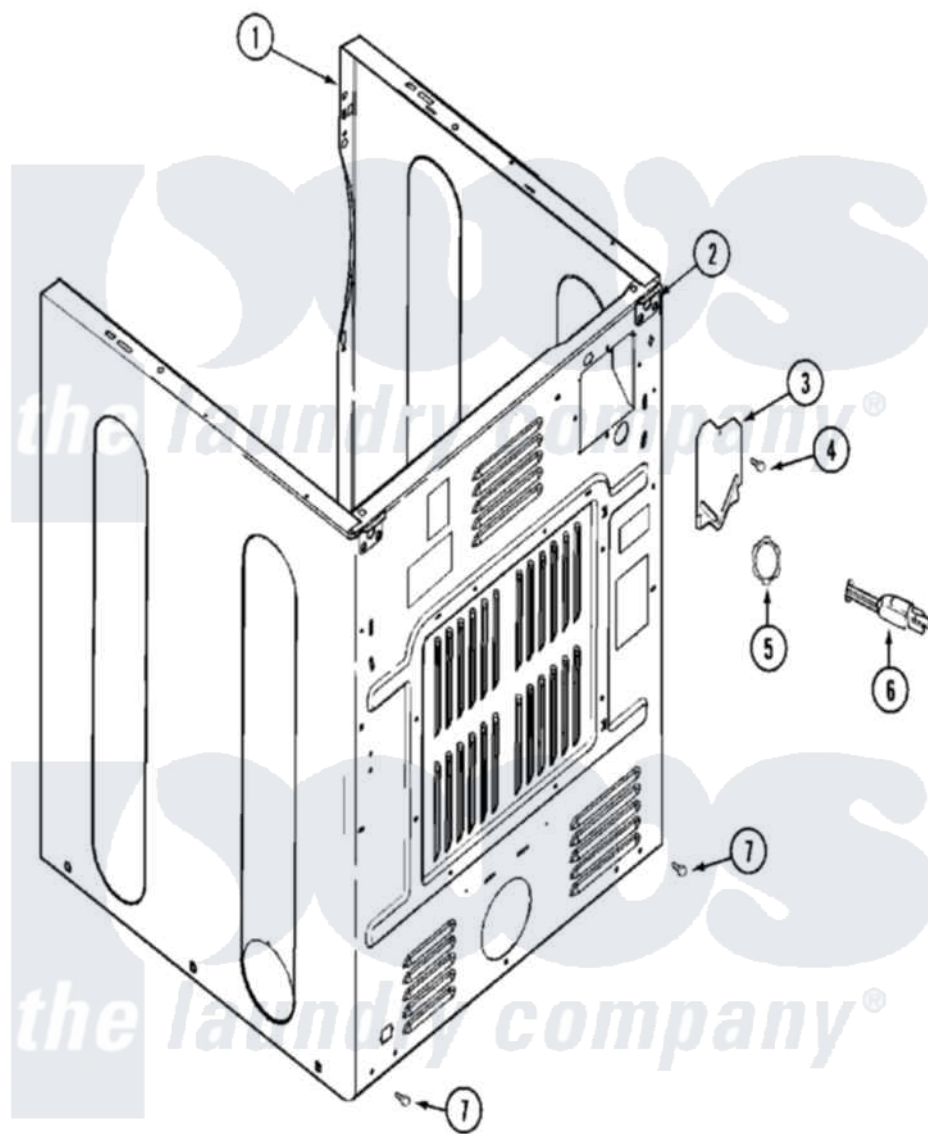

Maytag MDE16PDAGW 05 - CABINET-REAR

Maytag [Commercial Maytag MDE16PDAGW Dryer Parts](#) Parts Diagram 05 - CABINET-REAR
 Click on the part number to view part

Item	Original Part Number	Replaced By	Status	Part Description
001	NLA		Not Available	CABINET (WHT)
002	22001995			Screw Note: Screw, Tumbler Front And Shroud
"	22003367	22004095		Hinge, Plastic
"	NLA		Not Available	BRACKET, CABINET HINGE
003	33001795			Cover, Terminal Block
004	22001995			Screw Note: Screw, Tumbler Front And Shroud
"	Y912873			Screw, Terminal Block Bracket
005	33001425			Locknut, Eared For Canadian
006	305168	33002916		Power Cord, Canadian 240V
007	22001995			Screw Note: Screw, Tumbler Front And Shroud