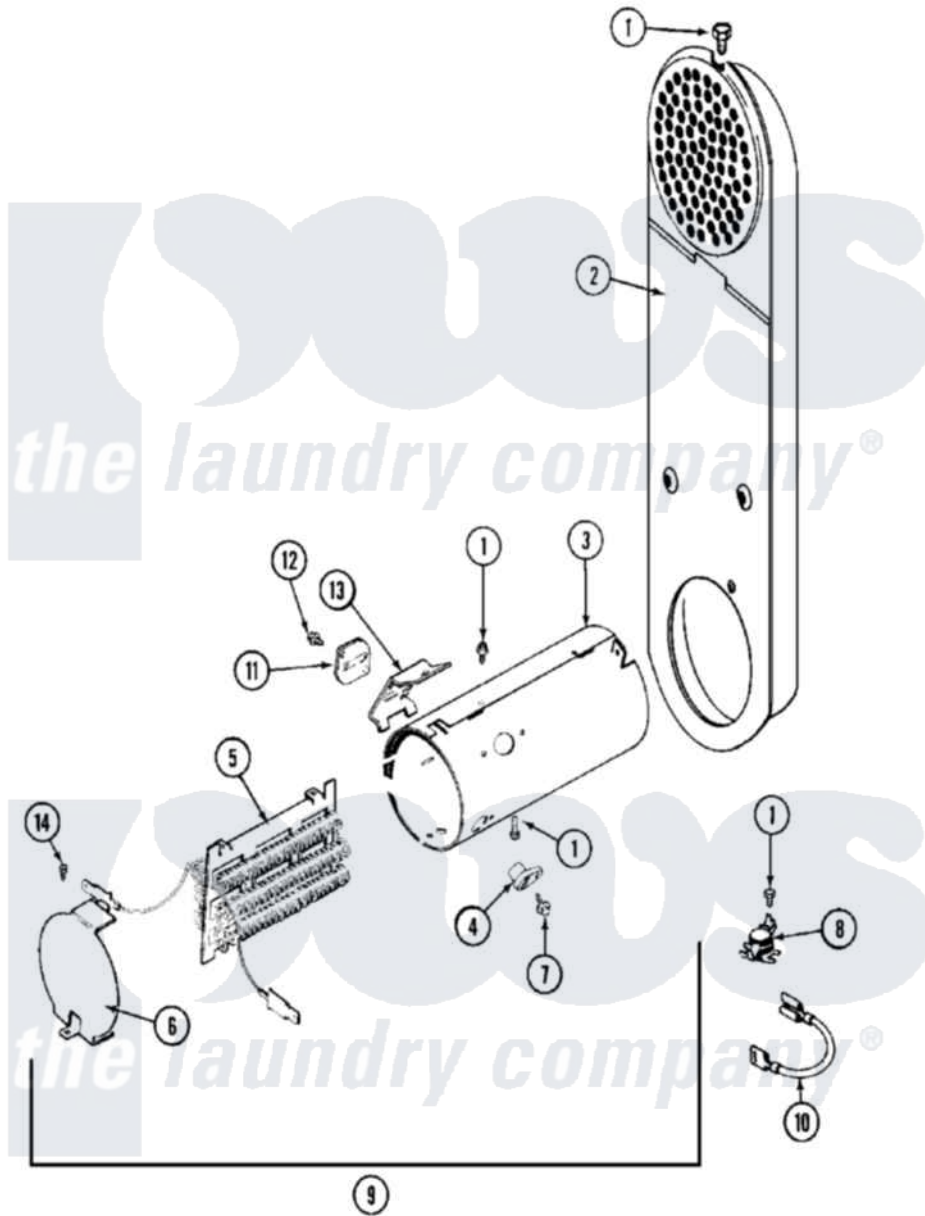

Maytag MDE16PDAGW 07 - HEATER

Maytag Commercial Maytag MDE16PDAGW Dryer Parts Parts Diagram 07 - HEATER
 Click on the part number to view part

Item	Original Part Number	Replaced By	Status	Part Description
001	211294	90767		Screw, 8A X 3/8 HeX Washer Head Tapping
002	33001803	33003038		Assembly, Inlet Duct-Elec
003	314995			Enclosure, Heater
004	314998			Insulator, Terminal
005	307184	Y308612		Heater Sub-Assembly
"	307185	308614		Heater Sub-Assembly
"	307186	Y308615		Heater Sub-Assembly
"	307187	W10116747		Heater
006	314999			Shield, Radiant
007	NLA		Not Available	SCREW, TERMINAL INSULATOR
008	303396			Thermostat, Hi-Limit
009	307178			Heater Assembly
"	307179			Heater Assembly
"	307181			Heater Assembly Complete
"	33002159			Heater Assembly 240

010	Y307173		Wire, Jumper
011	307473		Fuse, Thermal
012	NLA	Not Available	SCREW
013	315346		Bracket, Thermal Fuse
014	22001996	3370225	Screw
015	Y308590	W10116795	Heater