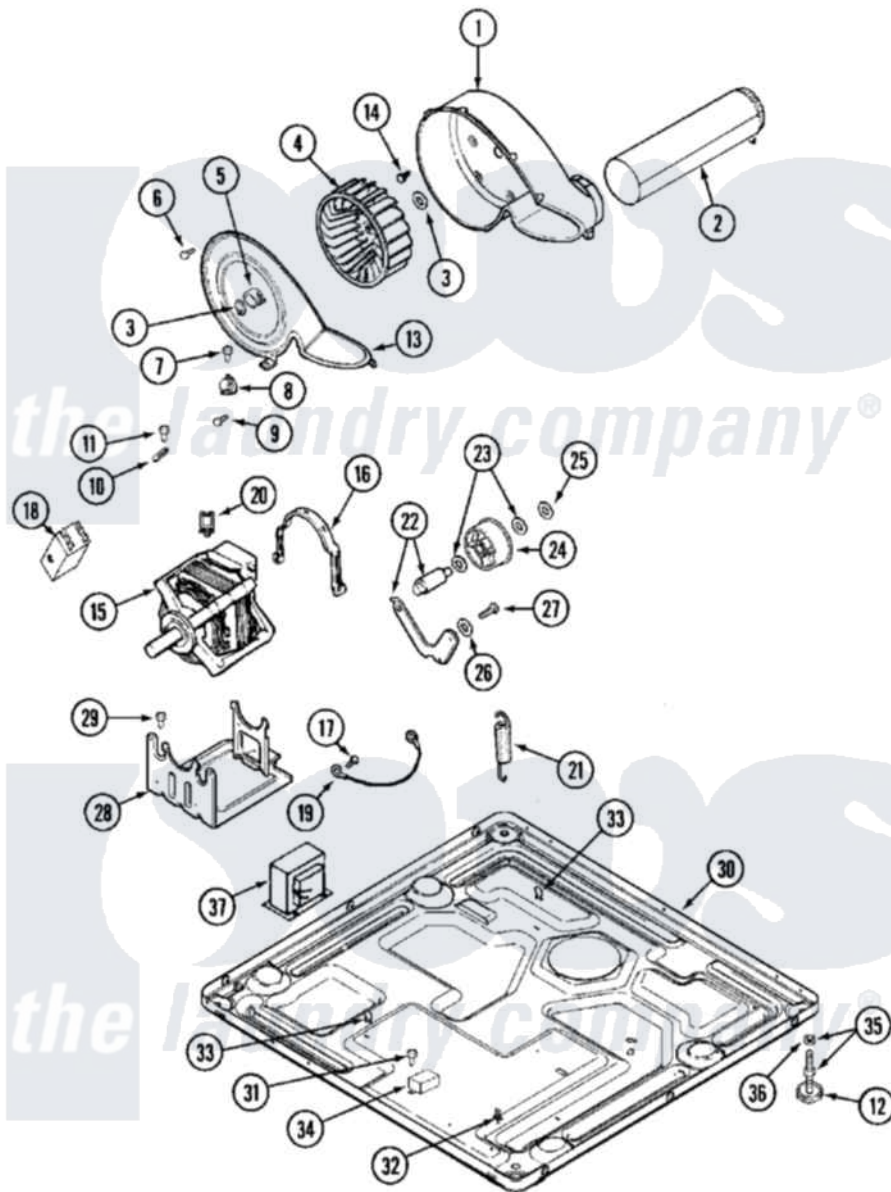

# Maytag MDE16PDAGW 09 - MOTOR DRIVE

Maytag [Commercial Maytag MDE16PDAGW Dryer Parts](#) Parts Diagram 09 - MOTOR DRIVE  
 Click on the part number to view part

Item	Original Part Number	Replaced By	Status	Part Description
001	<a href="#">33001789</a>			Housing, Blower
002	<a href="#">22001995</a>			Screw Note: Screw, Tumbler Front And Shroud
"	<a href="#">33001800</a>			Duct Assembly, Exhaust
003	410233	<a href="#">9703438</a>		Ring-Retrn
004	<a href="#">33001790</a>			Wheel, Blower
"	<a href="#">33002797</a>			Wheel, Blower
005	<a href="#">312967</a>			Clamp, Blower Housing
006	33001855	<a href="#">33002917</a>		Screw, No.10-16
007	<a href="#">Y313561</a>			Screw----NA
008	<a href="#">303392</a>			Thermostat, Cycling
"	<a href="#">33303391</a>			Thermostat, Cycling
009	22001996	<a href="#">3370225</a>		Screw
010	<a href="#">33001762</a>			Fuse, Thermal
011	NLA		Not Available	SCREW, THERMAL CUT-OFF
012	<a href="#">Y314137</a>			Foot, Rubber
013	33001796	<a href="#">33002711</a>		Cover, Blower Housing