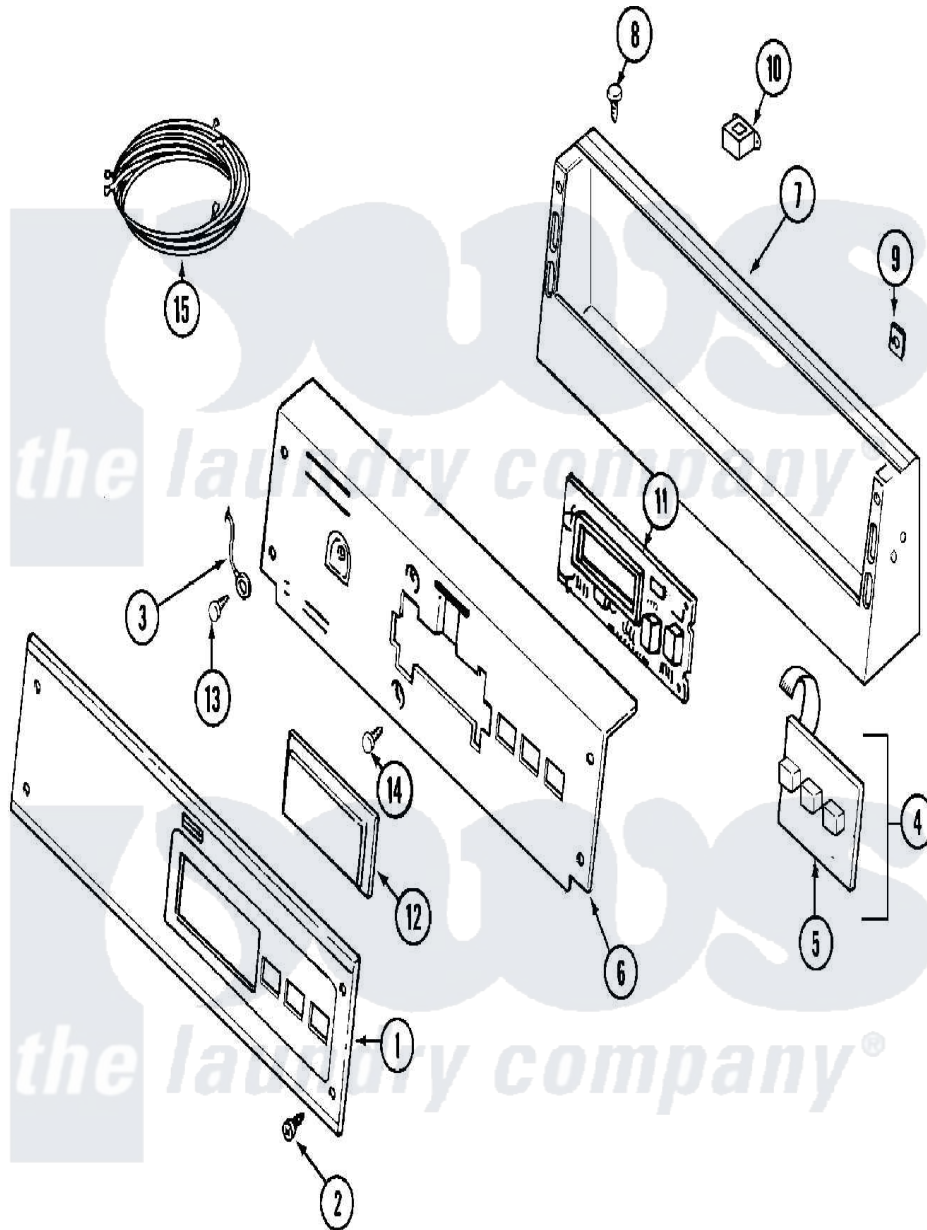

Maytag MDE16PDAUW 01 - CONTROL PANEL

Maytag [Commercial Maytag MDE16PDAUW Dryer Parts](#) Parts Diagram 01 - CONTROL PANEL
 Click on the part number to view part

Item	Original Part Number	Replaced By	Status	Part Description
001	33001784	33002941		Facia - Pd/Ps
002	215506			Screw, Control Panel Overlay
003	22001959			Wire, Ground
004	215527	W10140652		Screw, 6-20 X 1/2
"	306694			Backup Plate With Switch
005	215517	W10131113		Push Button
006	22001511	22002954		Deflector, Water
"	33001785			Bracket, Back
"	33001786	33001785		Bracket, Back
"	33002519			Bracket, Back
007	22002329			Console
"	22002330	22002889		Console
"	22003089			Console
008	22001996	3370225		Screw
009	215003			Fastener, Panel And Bracket
010	211251			Screw, Transformer

"	22001419		Nut, Transformer
"	22001960		Transformer
"	22002139		Transformer
011	33001204		Stand-Off, Ccontrol Board
"	33001746	W10130081	Control Board
"	912077		Locknut, Reader Harness
012	22001962	W10131114	Cover, Display
013	211252		Screw, Ground Wire
014	215526		Screw, Circuit Board
015	33001878		Wire Harness, Main
"	33001953		Wire Harness, Main