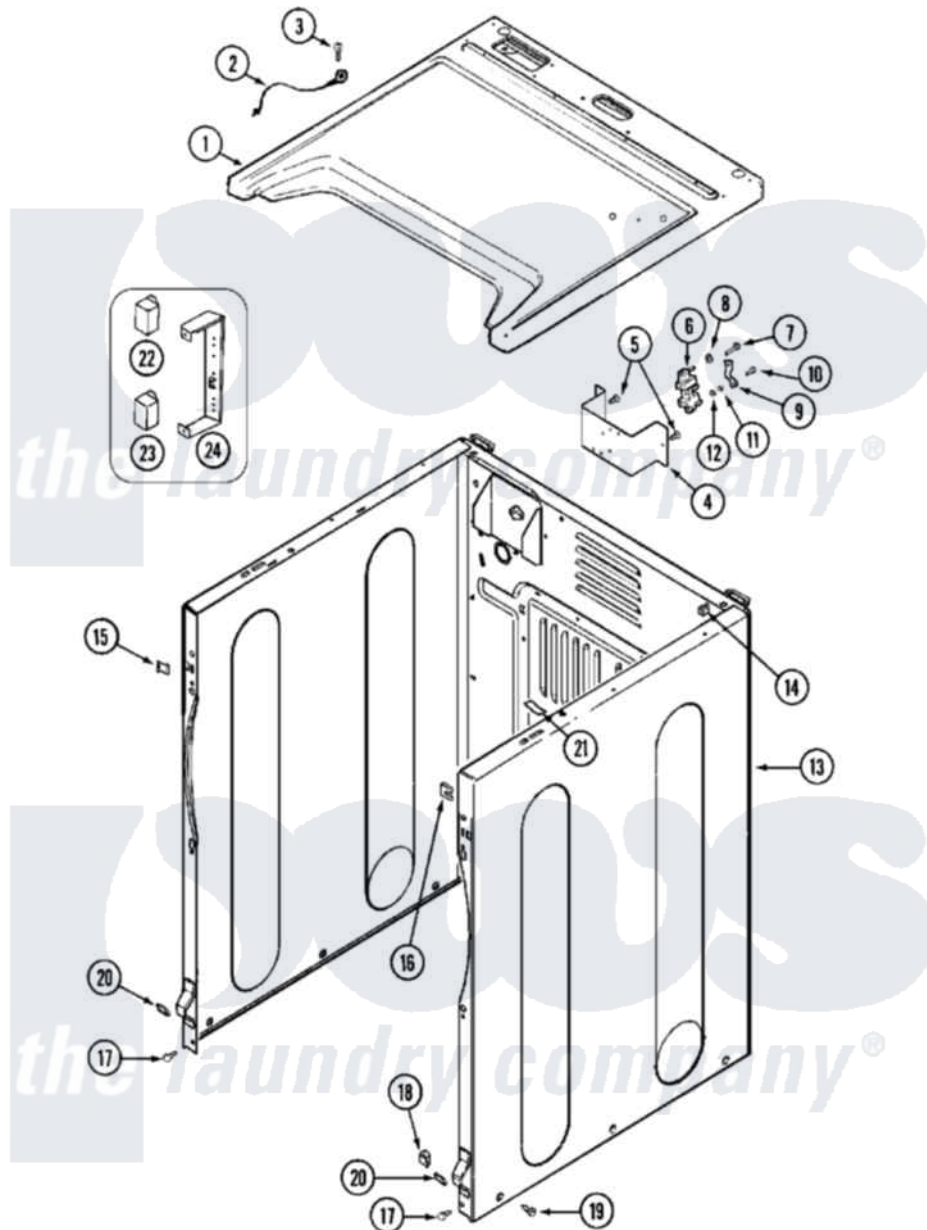

# Maytag MDE16PDAUW 03 - CABINET-FRONT

Maytag Commercial Maytag MDE16PDAUW Dryer Parts Parts Diagram 03 - CABINET-FRONT  
 Click on the part number to view part

Item	Original Part Number	Replaced By	Status	Part Description
001	<a href="#">33001949</a>			Cover, Top
"	<a href="#">33002633</a>			Cover, Top
"	NLA		Not Available	(ALM)
002	<a href="#">22001959</a>			Wire, Ground
003	210186	<a href="#">3370225</a>		Screw
004	NLA		Not Available	BRACKET, TERMINAL BLOCK---NA
005	<a href="#">22001995</a>			Screw Note: Screw, Tumbler Front And Shroud
006	<a href="#">33001244</a>			Block, Terminal
"	<a href="#">33002106</a>			Shield, Terminal Block
007	<a href="#">Y312209</a>	<a href="#">W10001200</a>		Screw
008	<a href="#">Y311270</a>			Washer, Terminal Block
009	<a href="#">Y312184</a>			Strap, Grounding
010	NLA		Not Available	SCREW, GROUND STRAP
011	<a href="#">311484</a>	<a href="#">112432</a>		Nut
012	<a href="#">311093</a>			Washer, Terminal Connection

013	<a href="#">22001995</a>		Screw Note: Screw, Tumbler Front And Shroud
"	22003367	<a href="#">22004095</a>	Hinge, Plastic
"	NLA		Not Available CABINET (WHT)
014	310933	<a href="#">33002194</a>	Nut, Speed
015	<a href="#">22002049</a>		Clip Note: Clip, Front Panel
016	213280	<a href="#">204439</a>	Screw And Fstner Assembly
017	<a href="#">22001995</a>		Screw Note: Screw, Tumbler Front And Shroud
018	<a href="#">Y310376</a>		Clip, Door Switch Harness
019	<a href="#">213007</a>		Xfor Cabinet See Cabinet, Back
"	22003409	<a href="#">213007</a>	Xfor Cabinet See Cabinet, Back
020	<a href="#">22002239</a>		Clip, Front Panel
021	<a href="#">33001836</a>		Strap, Top Cover Support
022	206824	<a href="#">W10133335</a>	Relay, Motor
023	<a href="#">306398</a>		Relay, Heater
"	Y251119	<a href="#">3177991</a>	Screw
024	<a href="#">211294</a>	<a href="#">90767</a>	Screw, 8A X 3/8 HeX Washer Head Tapping
"	<a href="#">314627</a>		Bracket, Relays
"	<a href="#">Y313559</a>		Screw