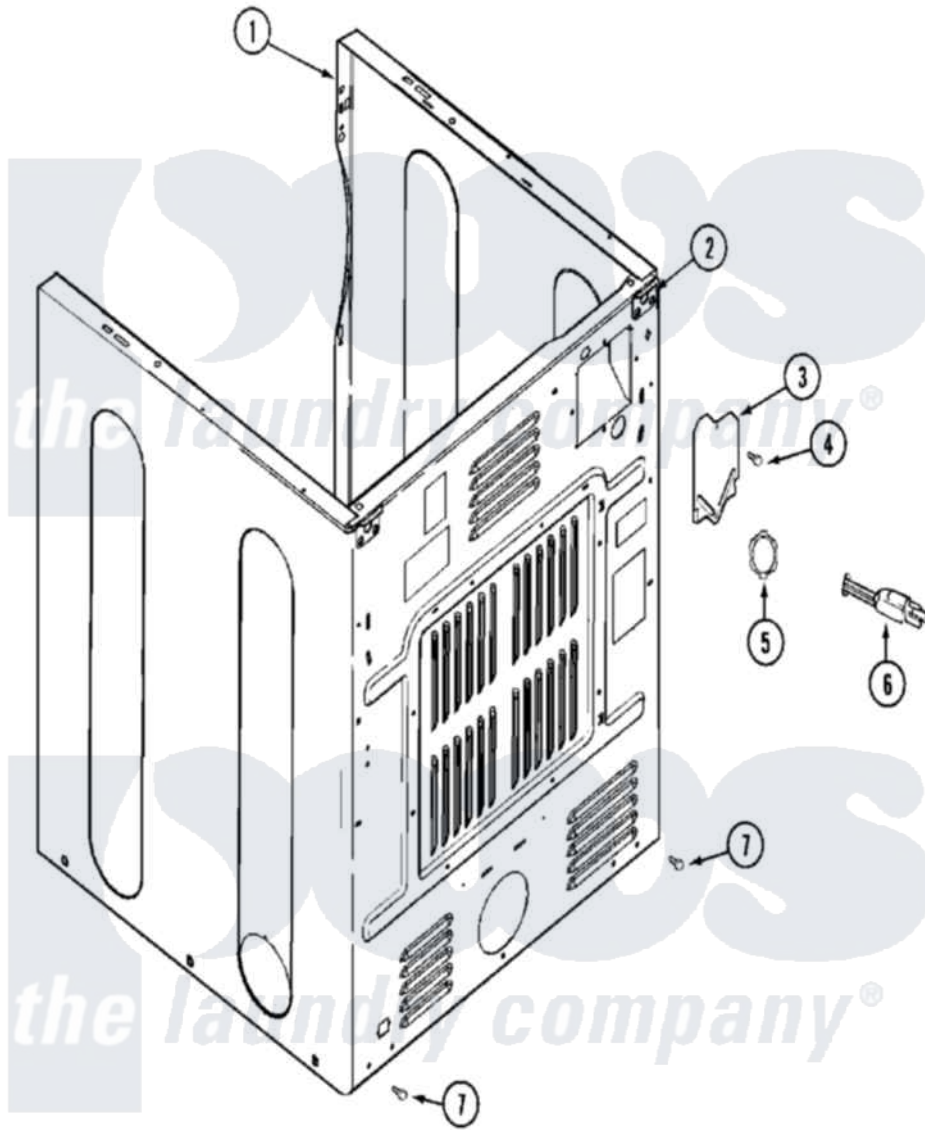

Maytag MDE16PDAUW 05 - CABINET-REAR

Maytag [Commercial Maytag MDE16PDAUW Dryer Parts](#) Parts Diagram 05 - CABINET-REAR
 Click on the part number to view part

Item	Original Part Number	Replaced By	Status	Part Description
001	NLA		Not Available	CABINET (WHT)
002	22001995			Screw Note: Screw, Tumbler Front And Shroud
"	22003367	22004095		Hinge, Plastic
"	NLA		Not Available	BRACKET, CABINET HINGE
003	33001795			Cover, Terminal Block
004	22001995			Screw Note: Screw, Tumbler Front And Shroud
"	Y912873			Screw, Terminal Block Bracket
005	33001425			Locknut, Eared For Canadian
006	305168	33002916		Power Cord, Canadian 240V
007	22001995			Screw Note: Screw, Tumbler Front And Shroud