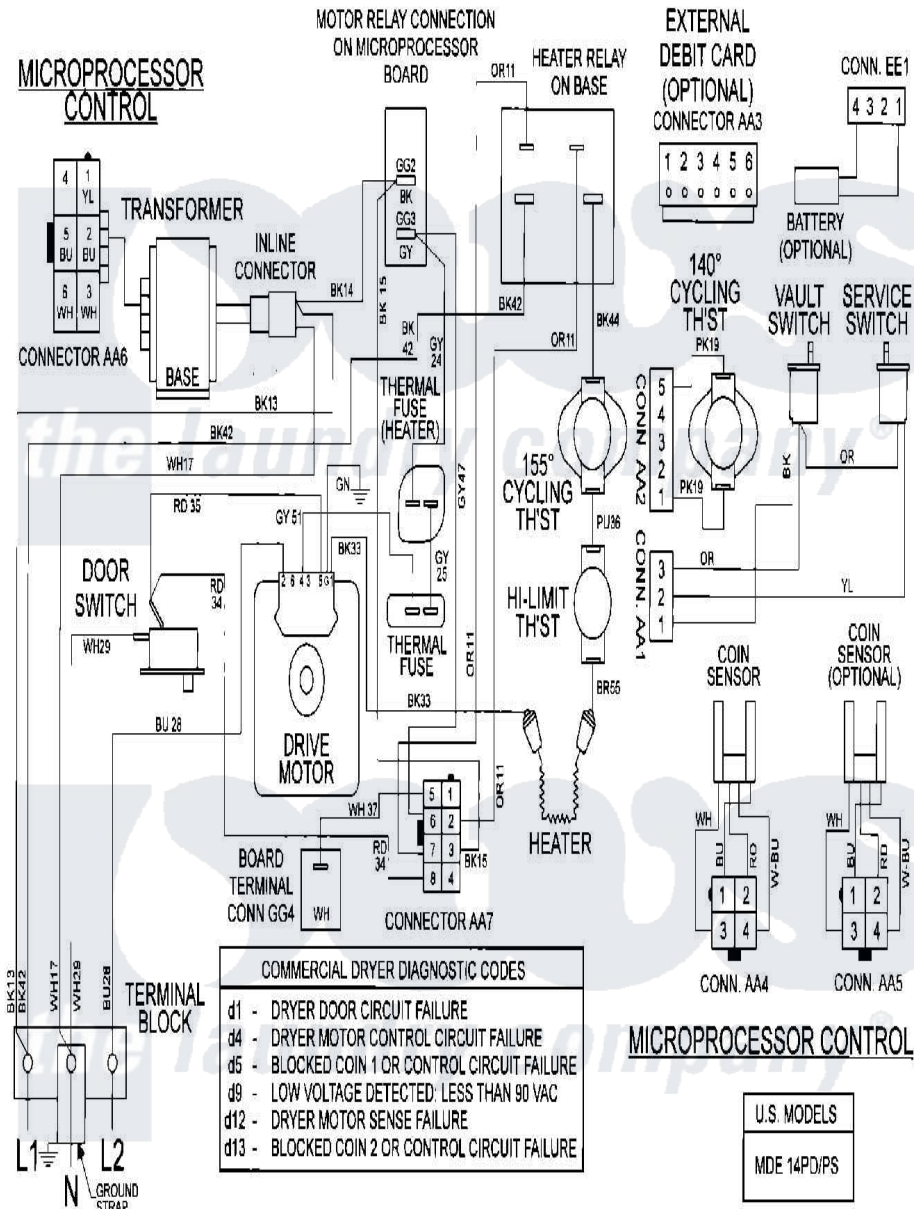

Maytag MDE16PDAUW 08 - WIRING INFORMATION

Maytag [Commercial Maytag MDE16PDAUW Dryer Parts](#) Parts Diagram 08 - WIRING INFORMATION
 Click on the part number to view part

Item	Original Part Number	Replaced By	Status	Part Description
001	NLA		Not Available	WIRING INFORMATION