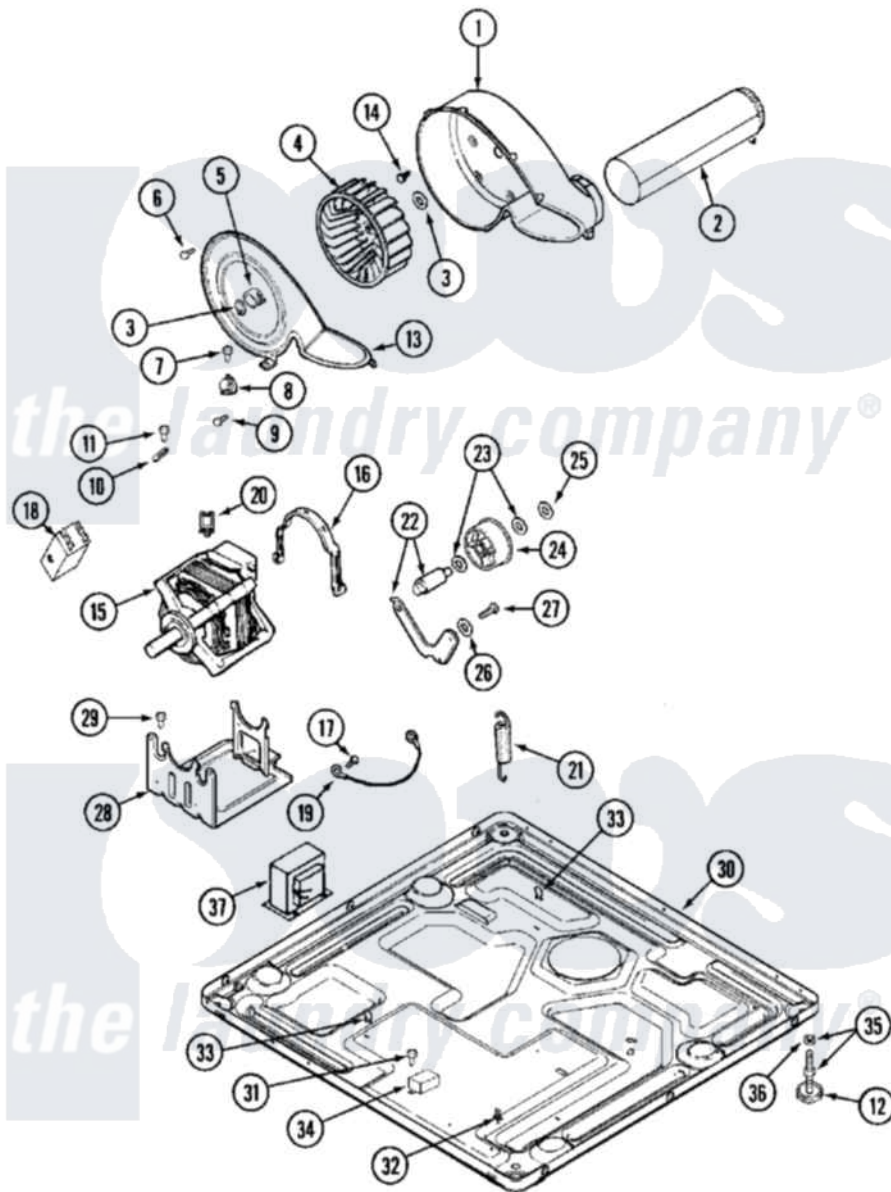

Maytag MDE16PDAUW 09 - MOTOR DRIVE

Maytag Commercial Maytag MDE16PDAUW Dryer Parts Parts Diagram 09 - MOTOR DRIVE
 Click on the part number to view part

Item	Original Part Number	Replaced By	Status	Part Description
001	33001789			Housing, Blower
002	22001995			Screw Note: Screw, Tumbler Front And Shroud
"	33001800			Duct Assembly, Exhaust
003	410233	9703438		Ring-Retrn
004	33001790			Wheel, Blower
"	33002797			Wheel, Blower
005	312967			Clamp, Blower Housing
006	33001855	33002917		Screw, No.10-16
007	Y313561			Screw----NA
008	303392			Thermostat, Cycling
"	33303391			Thermostat, Cycling
009	22001996	3370225		Screw
010	33001762			Fuse, Thermal
011	NLA		Not Available	SCREW, THERMAL CUT-OFF
012	Y314137			Foot, Rubber
013	33001796	33002711		Cover, Blower Housing