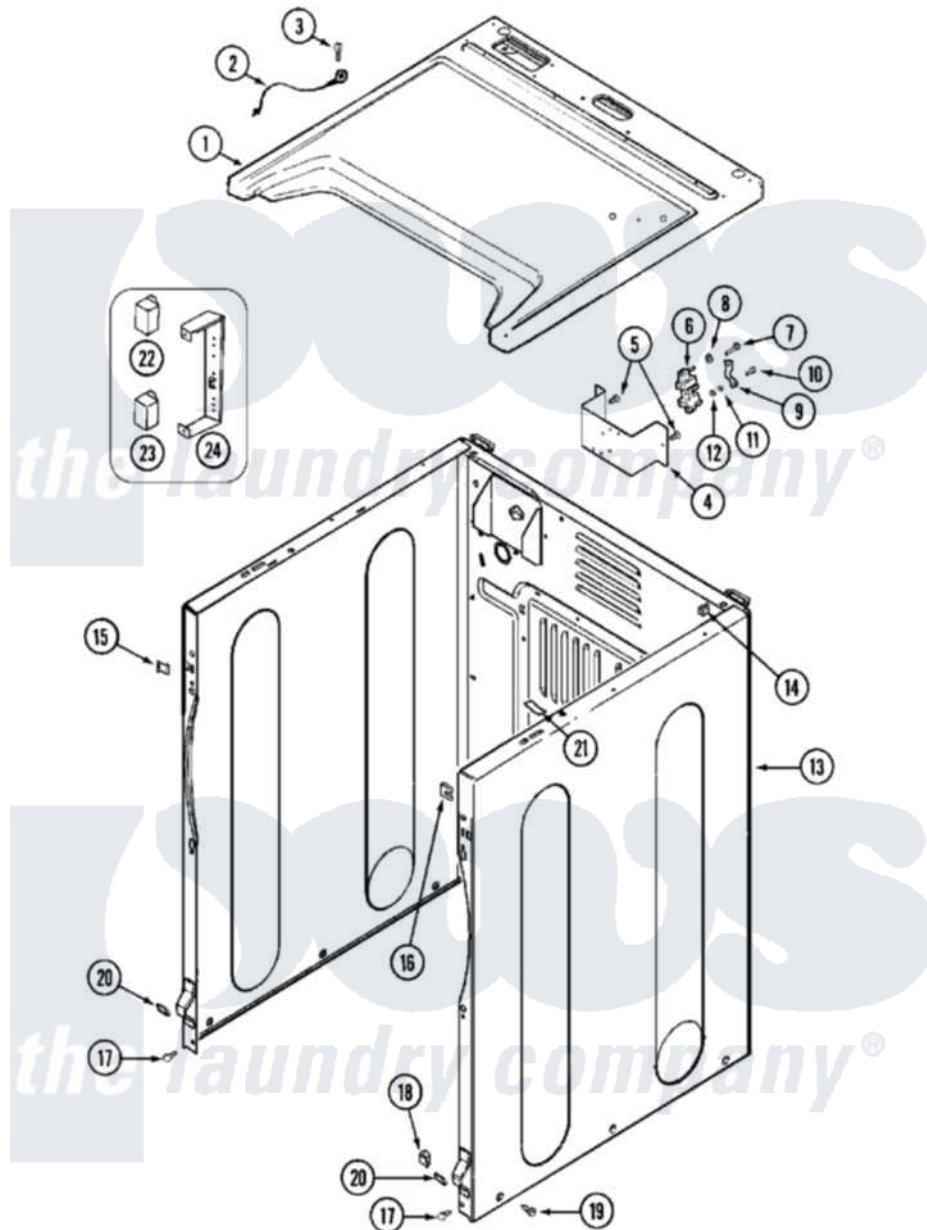

Maytag MDE16PDAYA 03 - CABINET-FRONT

Maytag [Commercial Maytag MDE16PDAYA Dryer Parts](#) Parts Diagram 03 - CABINET-FRONT
 Click on the part number to view part

Item	Original Part Number	Replaced By	Status	Part Description
001	33001949			Cover, Top
"	33002633			Cover, Top
"	NLA		Not Available	(ALM)
002	22001959			Wire, Ground
003	210186	3370225		Screw
004	NLA		Not Available	BRACKET, TERMINAL BLOCK---NA
005	22001995			Screw Note: Screw, Tumbler Front And Shroud
006	33001244			Block, Terminal
"	33002106			Shield, Terminal Block
007	Y312209	W10001200		Screw
008	Y311270			Washer, Terminal Block
009	Y312184			Strap, Grounding
010	NLA		Not Available	SCREW, GROUND STRAP
011	311484	112432		Nut
012	311093			Washer, Terminal Connection

013	22001995		Screw Note: Screw, Tumbler Front And Shroud
"	22003367	22004095	Hinge, Plastic
"	NLA		Not Available CABINET (WHT)
014	310933	33002194	Nut, Speed
015	22002049		Clip Note: Clip, Front Panel
016	213280	204439	Screw And Fstner Assembly
017	22001995		Screw Note: Screw, Tumbler Front And Shroud
018	Y310376		Clip, Door Switch Harness
019	213007		Xfor Cabinet See Cabinet, Back
"	22003409	213007	Xfor Cabinet See Cabinet, Back
020	22002239		Clip, Front Panel
021	33001836		Strap, Top Cover Support
022	206824	W10133335	Relay, Motor
023	306398		Relay, Heater
"	Y251119	3177991	Screw
024	211294	90767	Screw, 8A X 3/8 HeX Washer Head Tapping
"	314627		Bracket, Relays
"	Y313559		Screw