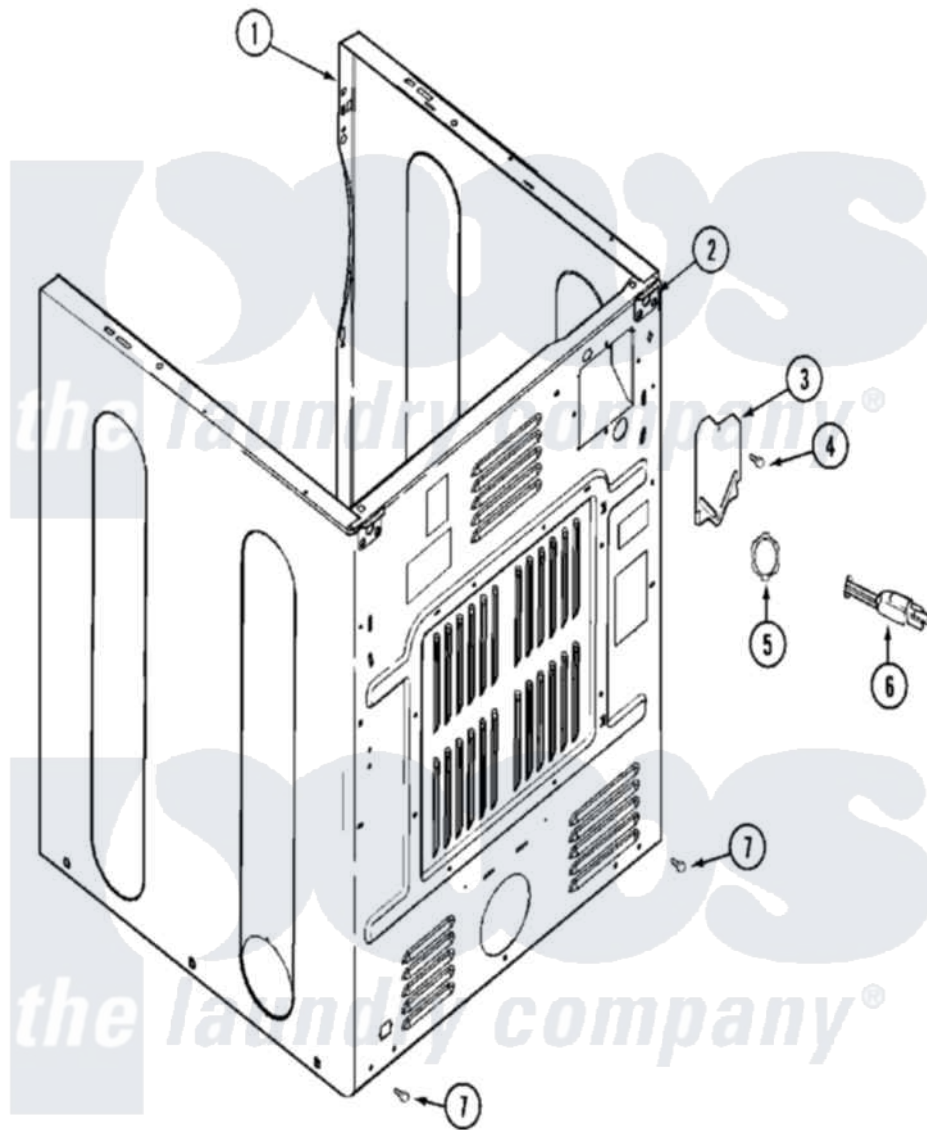

Maytag MDE16PDAYA 05 - CABINET-REAR

Maytag Commercial Maytag MDE16PDAYA Dryer Parts Parts Diagram 05 - CABINET-REAR
 Click on the part number to view part

Item	Original Part Number	Replaced By	Status	Part Description
001	NLA		Not Available	CABINET (WHT)
002	22001995			Screw Note: Screw, Tumbler Front And Shroud
"	22003367	22004095		Hinge, Plastic
"	NLA		Not Available	BRACKET, CABINET HINGE
003	33001795			Cover, Terminal Block
004	22001995			Screw Note: Screw, Tumbler Front And Shroud
"	Y912873			Screw, Terminal Block Bracket
005	33001425			Locknut, Eared For Canadian
006	305168	33002916		Power Cord, Canadian 240V
007	22001995			Screw Note: Screw, Tumbler Front And Shroud