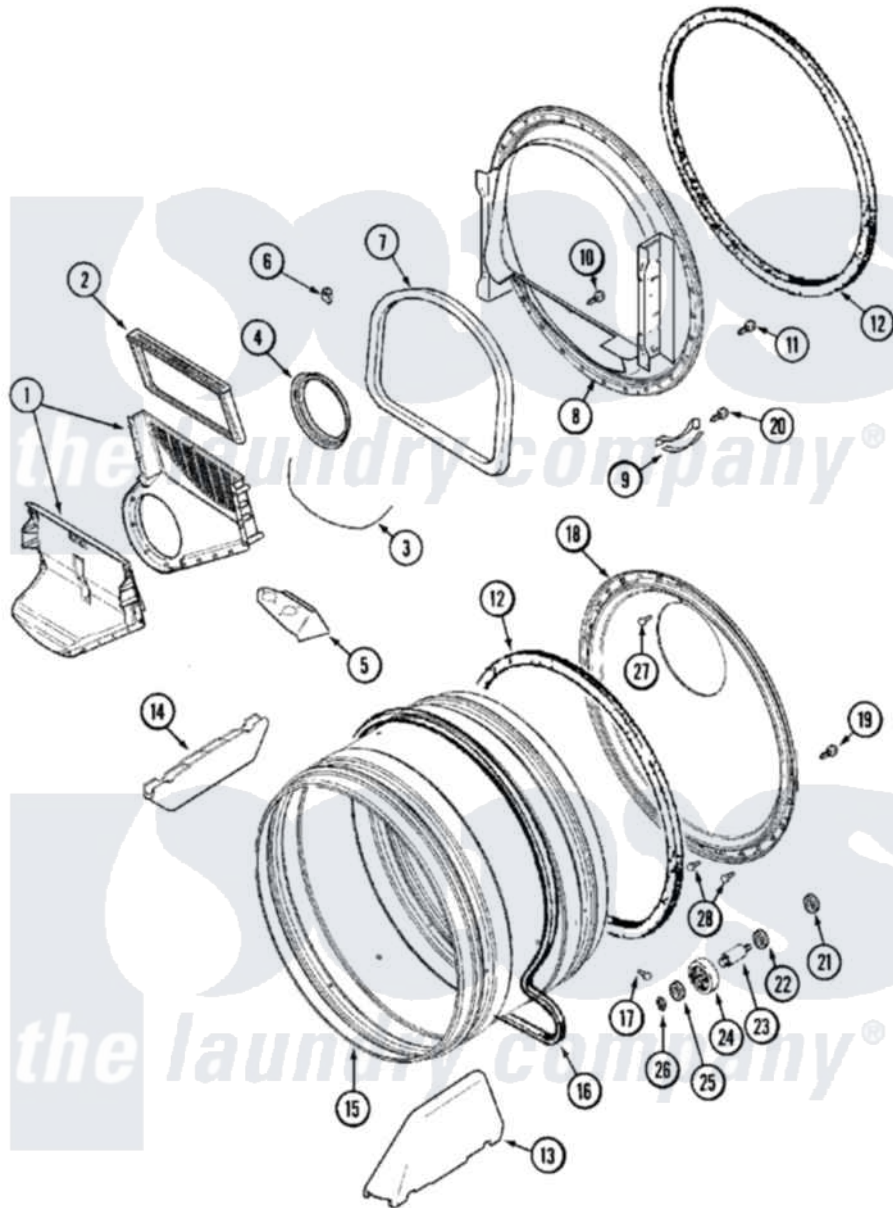

Maytag MDE16PDAYA 06 - TUMBLER

Maytag [Commercial Maytag MDE16PDAYA Dryer Parts](#) Parts Diagram 06 - TUMBLER
 Click on the part number to view part

Item	Original Part Number	Replaced By	Status	Part Description
001	33001799			Outlet Duct Assembly Note: Outlet Duct Assembly
002	33001804	33002790		Lint Filter
003	NLA		Not Available	SEAL, OUTLET DUCT
004	33001758	33002560		Seal, Blower
005	33001837			Cover, Thermostat
006	Y310376			Clip, Door Switch Harness
007	33001767			Seal, Shroud
008	33001802			Front, Tumbler
009	306508			Tumbler Bearing Kit ----W
010	NLA		Not Available	SCREW, OUTLET DUCT
011	33001855	33002917		Screw, No.10-16
012	33001807			Seal, Tumbler
013	33001756	33002032		Baffle
014	33001755			Baffle
015	33001794	33001889		Tumbler
016	33001777	33002535		V-Belt

017	33001788	33002973	Screw, No.9-15 X 1.00 Hx WS
018	33001801		Back, Tumbler
019	22001995		Screw Note: Screw, Tumbler Front And Shroud
020	210720		Rivet, Bearing To Tumbler Fmt
021	33001443		Nut, Hex
022	Y313347	312535	Washer, Vault Mounting Brk.
023	Y312948	6-3129480	Shaft- Tumbler
024	Y303373	12001541	Drum Roller/Washer Assembly--W
025	312535		Washer, Vault Mounting Brk.
026	410233	9703438	Ring-Retrn
027	210932		Screw, No.8 X 9/16 Ctsk Note: Screw, Inlet Duct
028	22001996	3370225	Screw