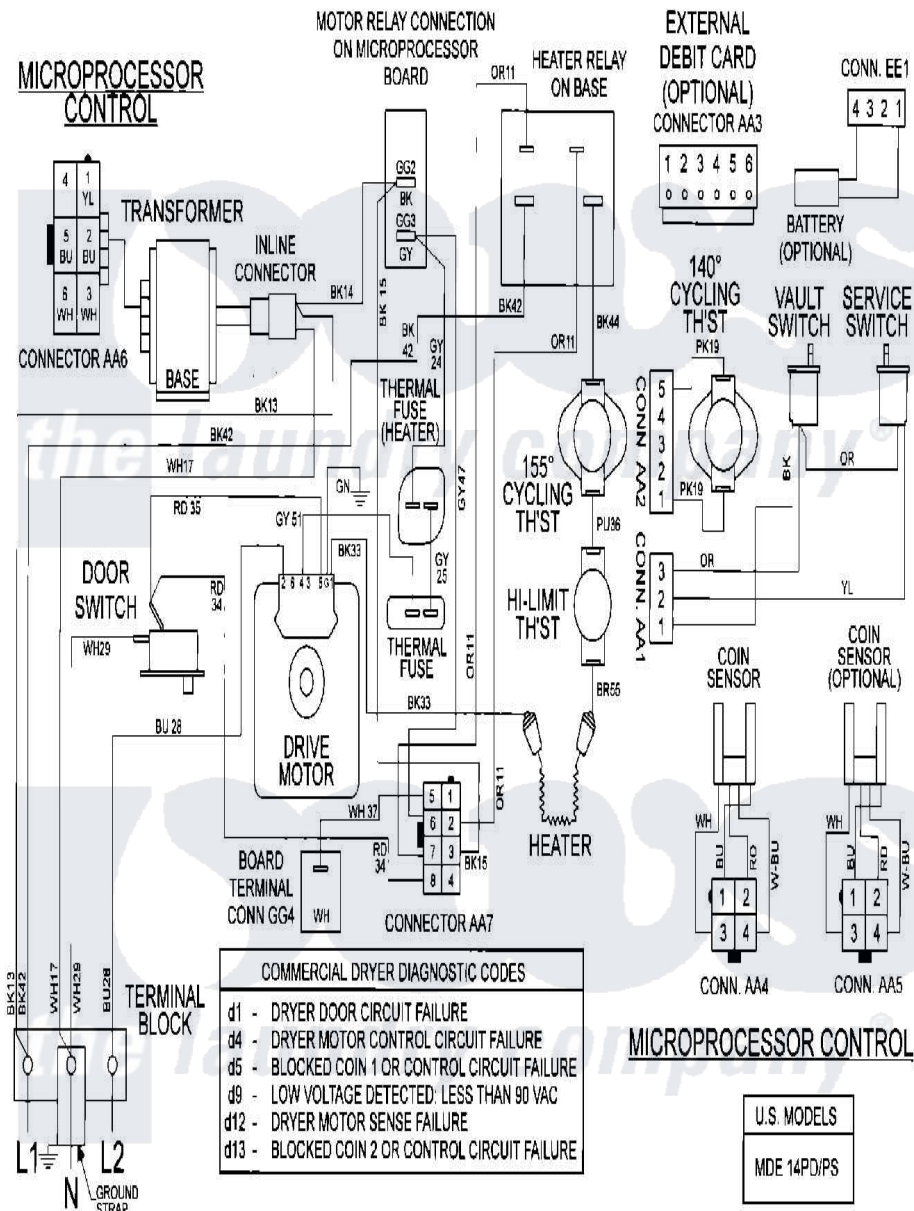

# Maytag MDE16PDAYA 08 - WIRING INFORMATION

Maytag [Commercial Maytag MDE16PDAYA Dryer Parts](#) Parts Diagram 08 - WIRING INFORMATION  
 Click on the part number to view part

Item	Original Part Number	Replaced By	Status	Part Description
001	NLA		Not Available	WIRING INFORMATION