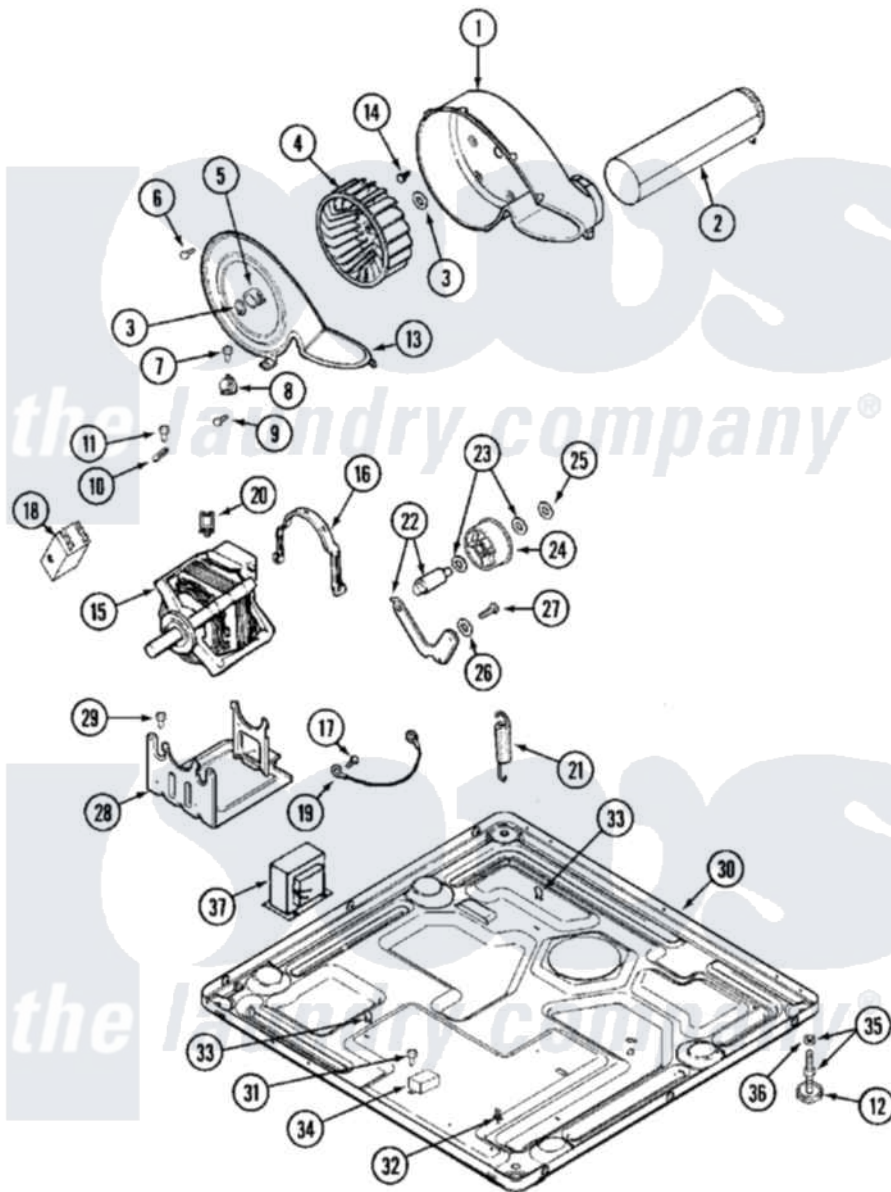

Maytag MDE16PDAYA 09 - MOTOR DRIVE

Maytag [Commercial Maytag MDE16PDAYA Dryer Parts](#) Parts Diagram 09 - MOTOR DRIVE
 Click on the part number to view part

Item	Original Part Number	Replaced By	Status	Part Description
001	33001789			Housing, Blower
002	22001995			Screw Note: Screw, Tumbler Front And Shroud
"	33001800			Duct Assembly, Exhaust
003	410233	9703438		Ring-Retrn
004	33001790			Wheel, Blower
"	33002797			Wheel, Blower
005	312967			Clamp, Blower Housing
006	33001855	33002917		Screw, No.10-16
007	Y313561			Screw----NA
008	303392			Thermostat, Cycling
"	33303391			Thermostat, Cycling
009	22001996	3370225		Screw
010	33001762			Fuse, Thermal
011	NLA		Not Available	SCREW, THERMAL CUT-OFF
012	Y314137			Foot, Rubber
013	33001796	33002711		Cover, Blower Housing