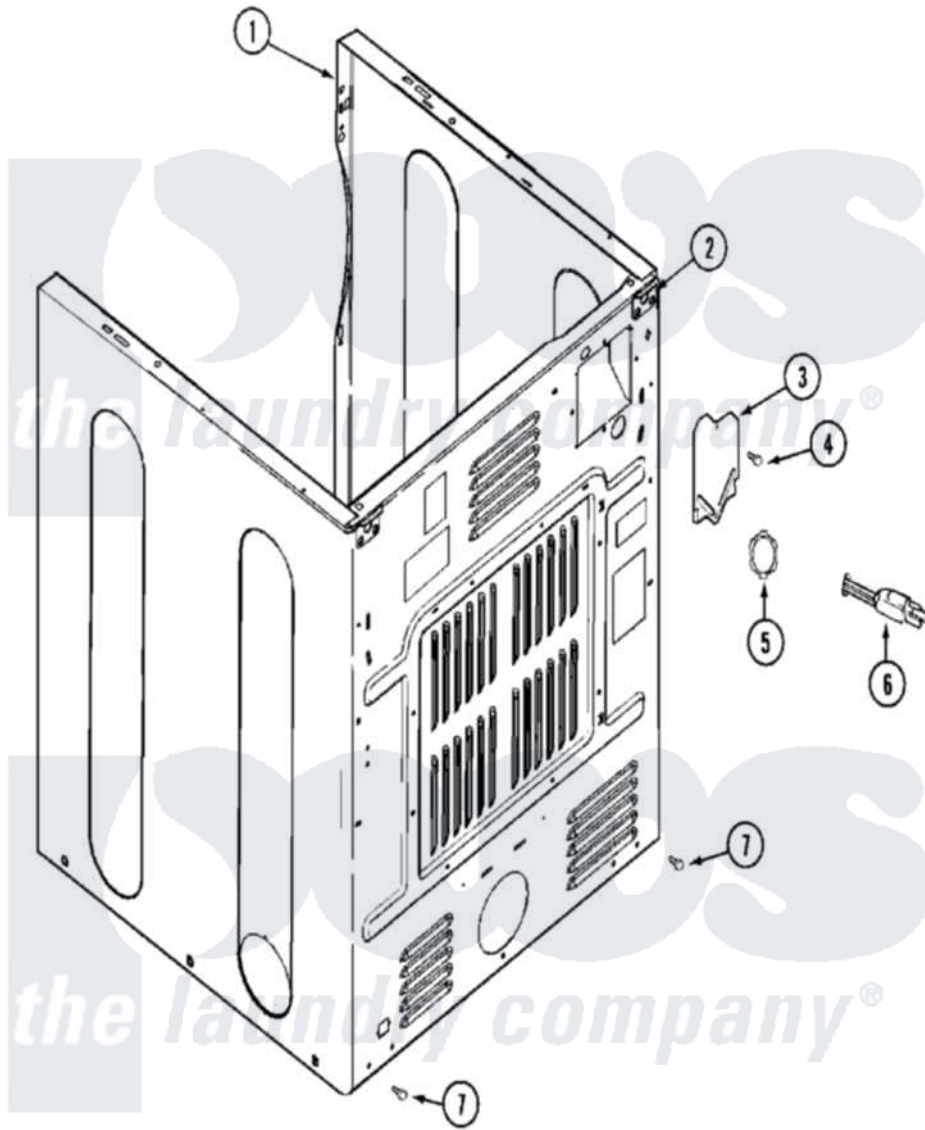

Maytag MDE16PDAYQ 04 - CABINET-REAR

Maytag [Commercial Maytag MDE16PDAYQ Dryer Parts](#) Parts Diagram 04 - CABINET-REAR
 Click on the part number to view part

Item	Original Part Number	Replaced By	Status	Part Description
001	NLA		Not Available	CABINET (WHT)
002	22001995			Screw Note: Screw, Tumbler Front And Shroud
"	22003367	22004095		Hinge, Plastic
"	NLA		Not Available	BRACKET, CABINET HINGE
003	33001795			Cover, Terminal Block
004	22001995			Screw Note: Screw, Tumbler Front And Shroud
"	Y912873			Screw, Terminal Block Bracket
005	33001425			Locknut, Eared For Canadian
006	305168	33002916		Power Cord, Canadian 240V
007	22001995			Screw Note: Screw, Tumbler Front And Shroud