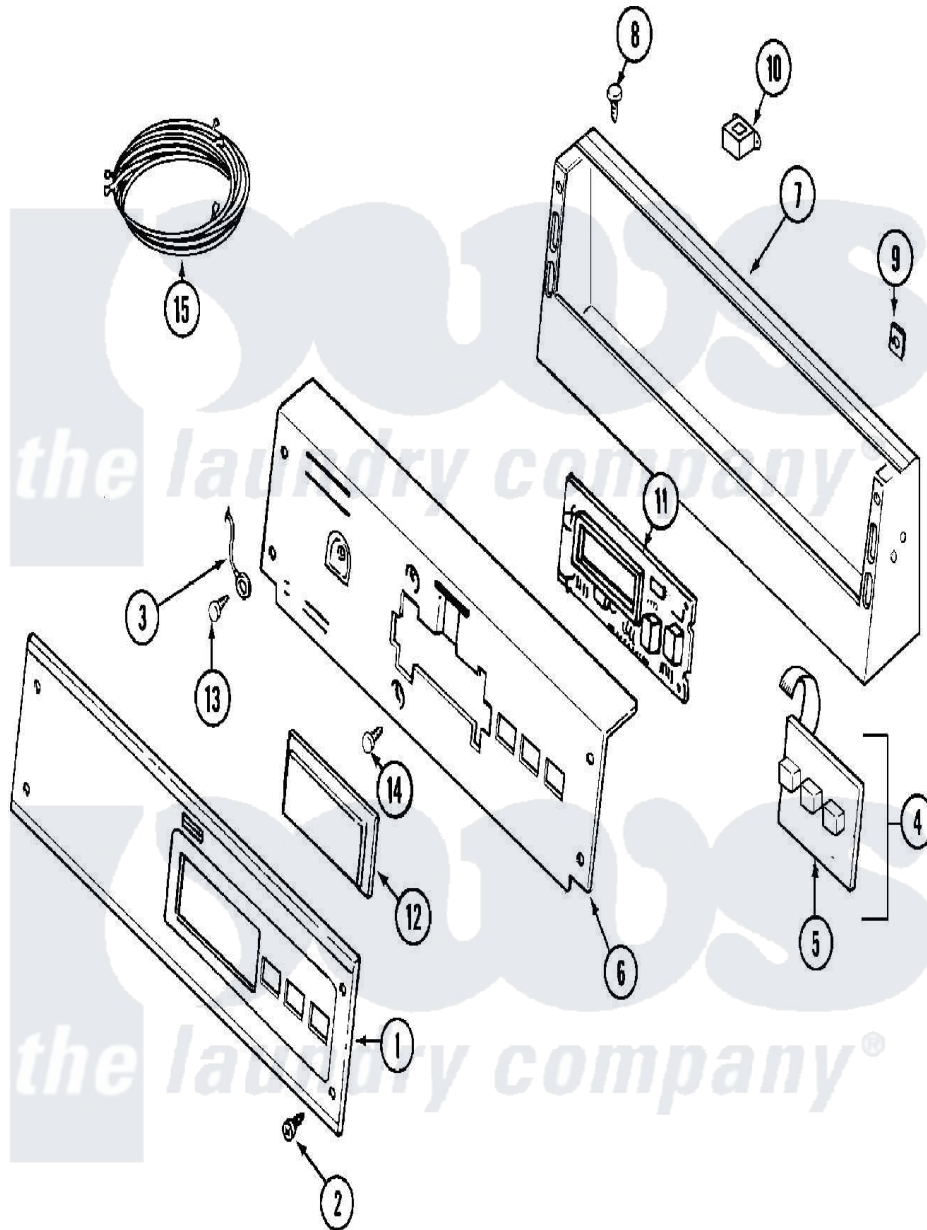

Maytag MDE16PDAYW 01 - CONTROL PANEL

Maytag [Commercial Maytag MDE16PDAYW Dryer Parts](#) Parts Diagram 01 - CONTROL PANEL
 Click on the part number to view part

Item	Original Part Number	Replaced By	Status	Part Description
001	33001784	33002941		Facia - Pd/Ps
002	215506			Screw, Control Panel Overlay
003	22001959			Wire, Ground
004	215527	W10140652		Screw, 6-20 X 1/2
"	306694			Backup Plate With Switch
005	215517	W10131113		Push Button
006	22001511	22002954		Deflector, Water
"	33001785			Bracket, Back
"	33001786	33001785		Bracket, Back
"	33002519			Bracket, Back
007	22002329			Console
"	22002330	22002889		Console
"	22003089			Console
008	22001996	3370225		Screw
009	215003			Fastener, Panel And Bracket
010	211251			Screw, Transformer

"	22001419		Nut, Transformer
"	22001960		Transformer
"	22002139		Transformer
011	33001204		Stand-Off, Ccontrol Board
"	33001746	W10130081	Control Board
"	912077		Locknut, Reader Harness
012	22001962	W10131114	Cover, Display
013	211252		Screw, Ground Wire
014	215526		Screw, Circuit Board
015	33001878		Wire Harness, Main
"	33001953		Wire Harness, Main