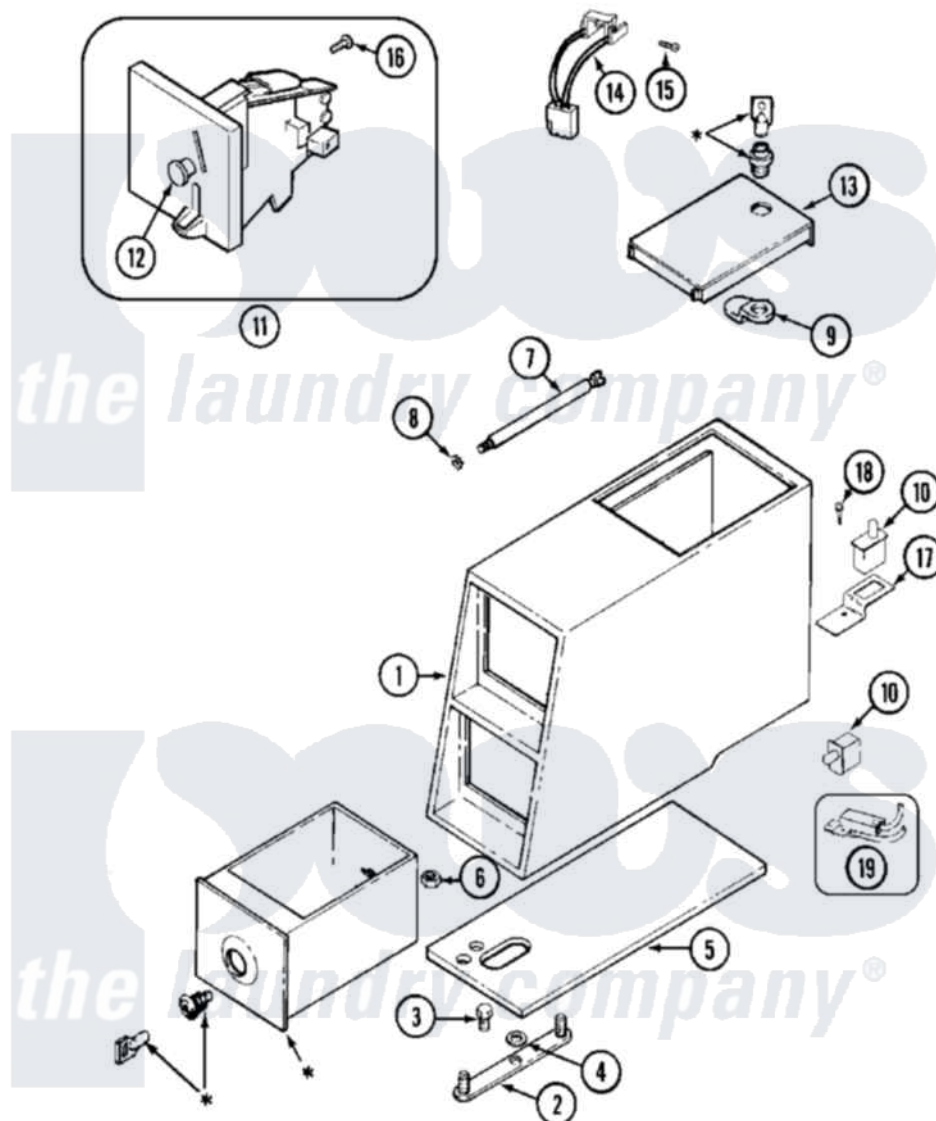

# Maytag MDE16PDAYW 02 - CONTROL CENTER

\* CONTACT YOUR COMMERCIAL LAUNDRY DISTRIBUTOR

Maytag [Commercial Maytag MDE16PDAYW Dryer Parts](#) Parts Diagram 02 - CONTROL CENTER

[Click on the part number to view part](#)

Item	Original Part Number	Replaced By	Status	Part Description
001	212276	<a href="#">W10116760</a>		Screw
"	<a href="#">22002480</a>			Vault, Coin PD Coin Drop Supplied By Dist.
"	22002481	<a href="#">22002480</a>		Vault, Coin PD Coin Drop Supplied By Dist.
002	22001810		Not Available	STRAP, MOUNTING
003	22001996	<a href="#">3370225</a>		Screw
004	<a href="#">910309</a>			Washer, Mounting Strap
005	<a href="#">22002072</a>			Gasket, Control Center
"	22002073	<a href="#">22002618</a>		Gasket, Control Center
006	<a href="#">Y052740</a>	<a href="#">62739</a>		Nut, Lock
007	<a href="#">213035</a>			Bolt, Locking
008	<a href="#">910181</a>			Lockwasher, Terminal Block
009	NLA		Not Available	CAM, LOCKING
010	<a href="#">22002536</a>			Switch, Sensor
"	<a href="#">33001250</a>			Switch, Vault And Service Door

011	<a href="#">22001873</a>	<a href="#">22004112</a>	Coin Drop Greenwald Us.25
"	<a href="#">22001875</a>		Coin Drop Assembly-Dual
"	<a href="#">22002144</a>		Single Faceplate
"	22002535	<a href="#">W10133245</a>	Dual Coin Drop Assembly
"	<a href="#">22003815</a>		Dual Faceplate
"	<a href="#">22004112</a>		Coin Drop Greenwald Us.25
"	<a href="#">33002647</a>		Single Faceplate Assembly
012	<a href="#">216200</a>		Face Plate Return Button
013	22001910	<a href="#">22003679</a>	Timer Access Door Assembly
"	22001911	<a href="#">22003692</a>	Timer Access Door Assembly
014	<a href="#">22001965</a>		Optic Switch Assembly
015	<a href="#">314665</a>		Screw, Switch Assembly
016	<a href="#">216068</a>		Screw, Coin Drop
017	<a href="#">22001404</a>		Bracket, Service Switch
018	212276	<a href="#">W10116760</a>	Screw
019	<a href="#">22001966</a>		Harness, Sensor Switch