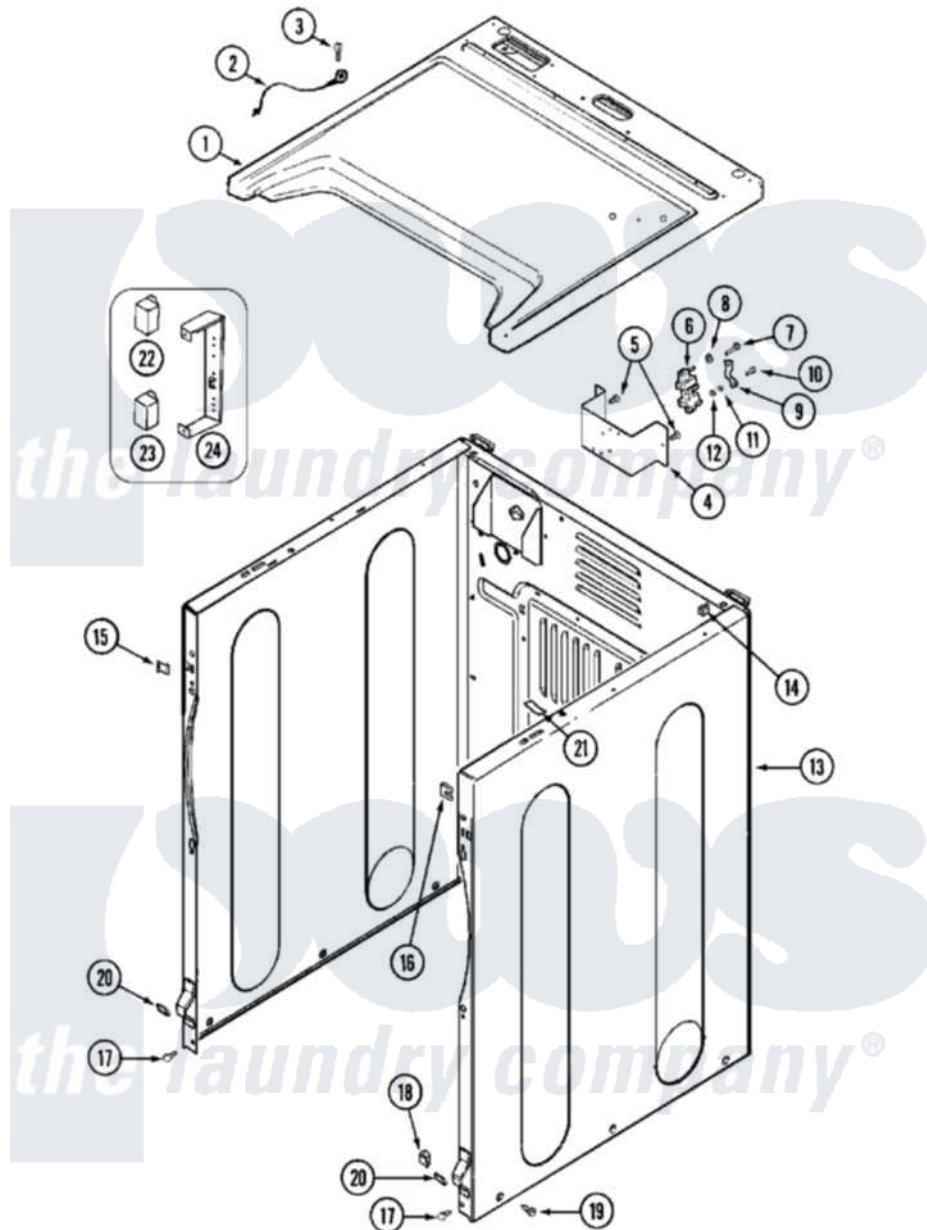

Maytag MDE16PDAYW 03 - CABINET-FRONT

Maytag Commercial Maytag MDE16PDAYW Dryer Parts Parts Diagram 03 - CABINET-FRONT
 Click on the part number to view part

Item	Original Part Number	Replaced By	Status	Part Description
001	33001949			Cover, Top
"	33002633			Cover, Top
"	NLA		Not Available	(ALM)
002	22001959			Wire, Ground
003	210186	3370225		Screw
004	NLA		Not Available	BRACKET, TERMINAL BLOCK---NA
005	22001995			Screw Note: Screw, Tumbler Front And Shroud
006	33001244			Block, Terminal
"	33002106			Shield, Terminal Block
007	Y312209	W10001200		Screw
008	Y311270			Washer, Terminal Block
009	Y312184			Strap, Grounding
010	NLA		Not Available	SCREW, GROUND STRAP
011	311484	112432		Nut
012	311093			Washer, Terminal Connection

013	22001995		Screw Note: Screw, Tumbler Front And Shroud
"	22003367	22004095	Hinge, Plastic
"	NLA		Not Available CABINET (WHT)
014	310933	33002194	Nut, Speed
015	22002049		Clip Note: Clip, Front Panel
016	213280	204439	Screw And Fstner Assembly
017	22001995		Screw Note: Screw, Tumbler Front And Shroud
018	Y310376		Clip, Door Switch Harness
019	213007		Xfor Cabinet See Cabinet, Back
"	22003409	213007	Xfor Cabinet See Cabinet, Back
020	22002239		Clip, Front Panel
021	33001836		Strap, Top Cover Support
022	206824	W10133335	Relay, Motor
023	306398		Relay, Heater
"	Y251119	3177991	Screw
024	211294	90767	Screw, 8A X 3/8 HeX Washer Head Tapping
"	314627		Bracket, Relays
"	Y313559		Screw