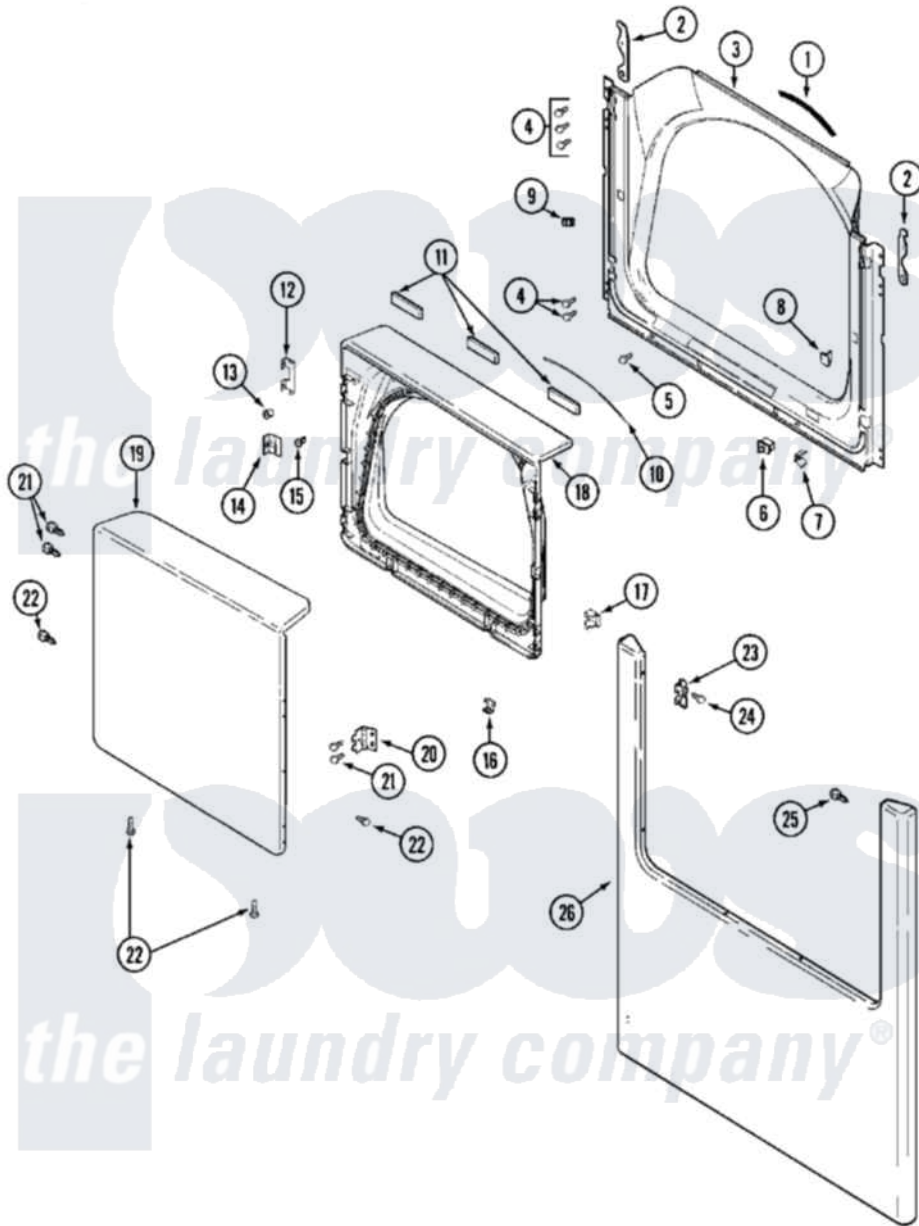

Maytag MDE16PDAYW 04 - DOOR

Maytag [Commercial Maytag MDE16PDAYW Dryer Parts](#) Parts Diagram 04 - DOOR
 Click on the part number to view part

Item	Original Part Number	Replaced By	Status	Part Description
001	33001767			Seal, Shroud
002	22002247	33002597		Hook, Security
003	33001900			Shroud
"	33001954			Shroud
"	NLA		Not Available	(ALM)
004	22001995			Screw Note: Screw, Tumbler Front And Shroud
005	33001768			Screw, Shroud Note: Screw, Shroud And Outlet Duct
006	33001509	W10169313		Switch-Dor
"	33002166			Switch, Door
007	33001760			Bracket, Hinge
008	NLA		Not Available	PLUG, DOOR CATCH
009	Y304578	LA-1003		Door Catch Kit
010	33002094			Seal, Door
011	33001268		Not Available	PAD, DOOR
012	22002038			Clip, Door

013	33001771		Bushing, Inner Door
014	33001793		Bracket, Strike
015	33001761		Strike, Door
016	22002039		Clip, Door
017	33001763		Plug, Inner Door
018	22002039		Clip, Door
"	22002063		Screw No.8-18AB Wafer Head
"	33001899		Door, Inner
"	33001908		DOOR, INNER (ALM)
019	33001904		Door, Outer
"	NLA	Not Available	(ALM)
020	33001759		Hinge, Door
021	22002062	98006631	Screw
022	22002063		Screw No.8-18AB Wafer Head
"	22002064	489355	Screw, 8 X 1/2
023	33001764		Cover, Hinge Hole
"	33001765		Cover, Hinge Hole
024	33001846		Screw, Hinge Hole Cover
025	22002243		Screw, Front Panel And Hinge
"	22002244		Clip, Grounding
026	213280	204439	Screw And Fstner Assembly
"	22002239		Clip, Front Panel
"	33001901		Panel, Front
"	NLA	Not Available	(ALM)