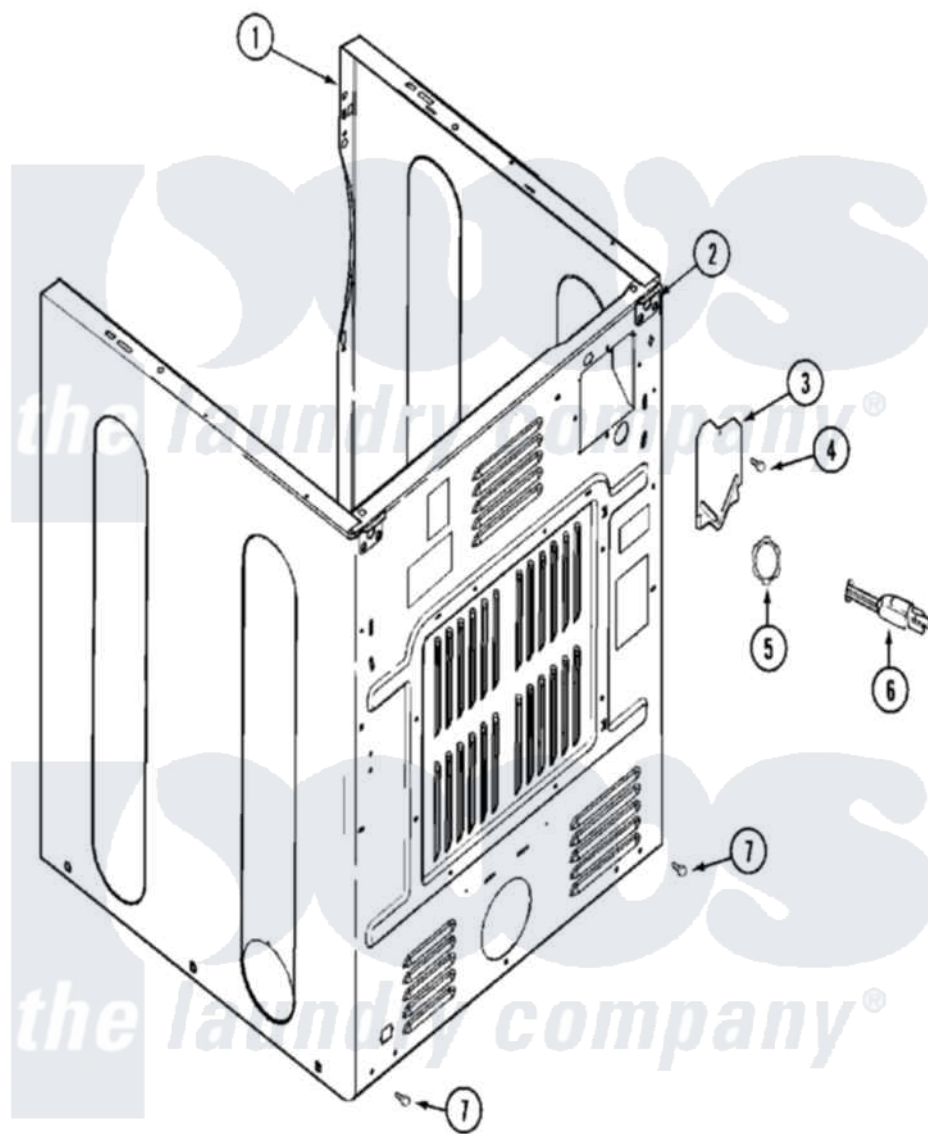

# Maytag MDE16PDAYW 05 - CABINET-REAR

Maytag [Commercial Maytag MDE16PDAYW Dryer Parts](#) Parts Diagram 05 - CABINET-REAR  
 Click on the part number to view part

Item	Original Part Number	Replaced By	Status	Part Description
001	NLA		Not Available	CABINET (WHT)
002	<a href="#">22001995</a>			Screw Note: Screw, Tumbler Front And Shroud
"	22003367	<a href="#">22004095</a>		Hinge, Plastic
"	NLA		Not Available	BRACKET, CABINET HINGE
003	<a href="#">33001795</a>			Cover, Terminal Block
004	<a href="#">22001995</a>			Screw Note: Screw, Tumbler Front And Shroud
"	<a href="#">Y912873</a>			Screw, Terminal Block Bracket
005	<a href="#">33001425</a>			Locknut, Eared For Canadian
006	305168	<a href="#">33002916</a>		Power Cord, Canadian 240V
007	<a href="#">22001995</a>			Screw Note: Screw, Tumbler Front And Shroud