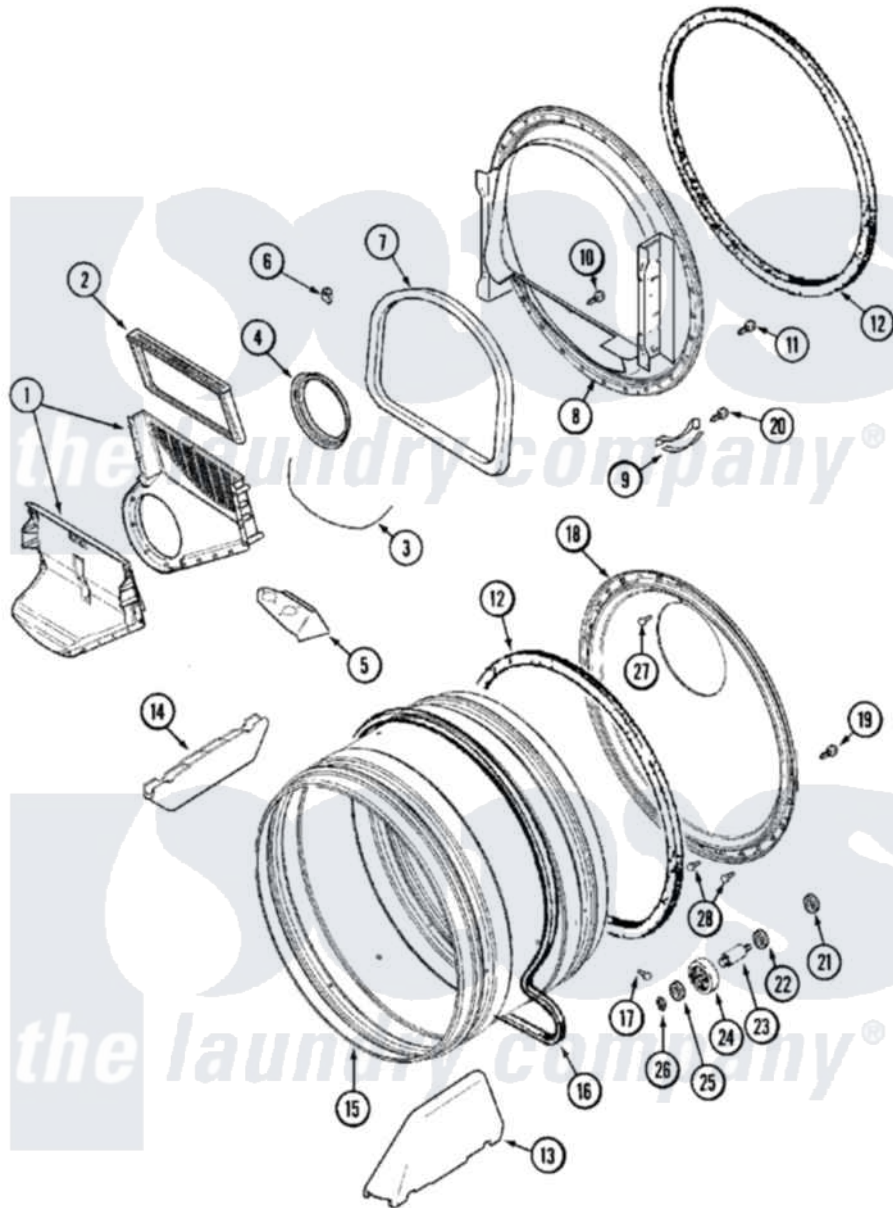

Maytag MDE16PDAYW 06 - TUMBLER

Maytag [Commercial Maytag MDE16PDAYW Dryer Parts](#) Parts Diagram 06 - TUMBLER
 Click on the part number to view part

Item	Original Part Number	Replaced By	Status	Part Description
001	33001799			Outlet Duct Assembly Note: Outlet Duct Assembly
002	33001804	33002790		Lint Filter
003	NLA		Not Available	SEAL, OUTLET DUCT
004	33001758	33002560		Seal, Blower
005	33001837			Cover, Thermostat
006	Y310376			Clip, Door Switch Harness
007	33001767			Seal, Shroud
008	33001802			Front, Tumbler
009	306508			Tumbler Bearing Kit ----W
010	NLA		Not Available	SCREW, OUTLET DUCT
011	33001855	33002917		Screw, No.10-16
012	33001807			Seal, Tumbler
013	33001756	33002032		Baffle
014	33001755			Baffle
015	33001794	33001889		Tumbler
016	33001777	33002535		V-Belt

017	33001788	33002973	Screw, No.9-15 X 1.00 Hx WS
018	33001801		Back, Tumbler
019	22001995		Screw Note: Screw, Tumbler Front And Shroud
020	210720		Rivet, Bearing To Tumbler Fmt
021	33001443		Nut, Hex
022	Y313347	312535	Washer, Vault Mounting Brk.
023	Y312948	6-3129480	Shaft- Tumbler
024	Y303373	12001541	Drum Roller/Washer Assembly--W
025	312535		Washer, Vault Mounting Brk.
026	410233	9703438	Ring-Retrn
027	210932		Screw, No.8 X 9/16 Ctsk Note: Screw, Inlet Duct
028	22001996	3370225	Screw