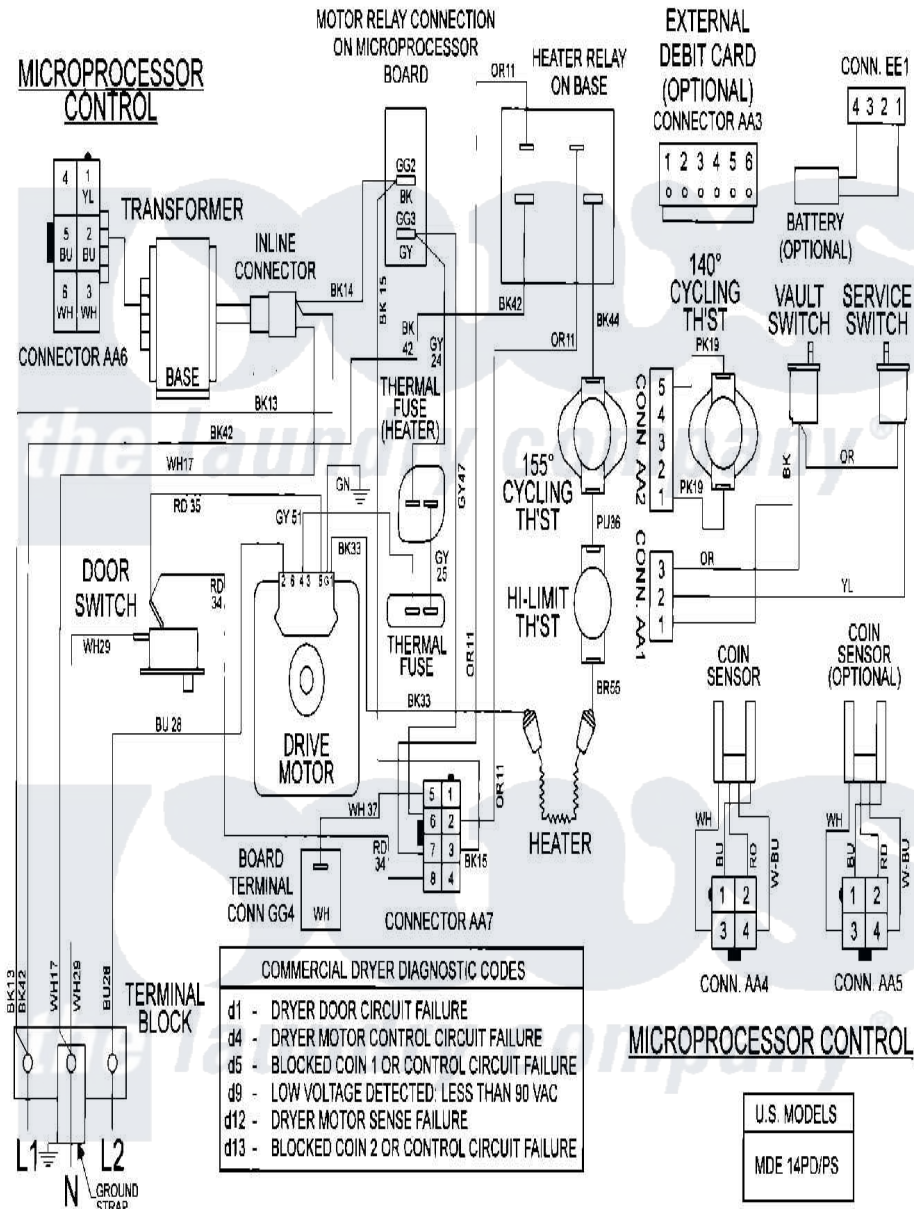

# Maytag MDE16PDAYW 08 - WIRING INFORMATION

Maytag [Commercial Maytag MDE16PDAYW Dryer Parts](#) Parts Diagram 08 - WIRING INFORMATION  
 Click on the part number to view part

Item	Original Part Number	Replaced By	Status	Part Description
001	NLA		Not Available	WIRING INFORMATION