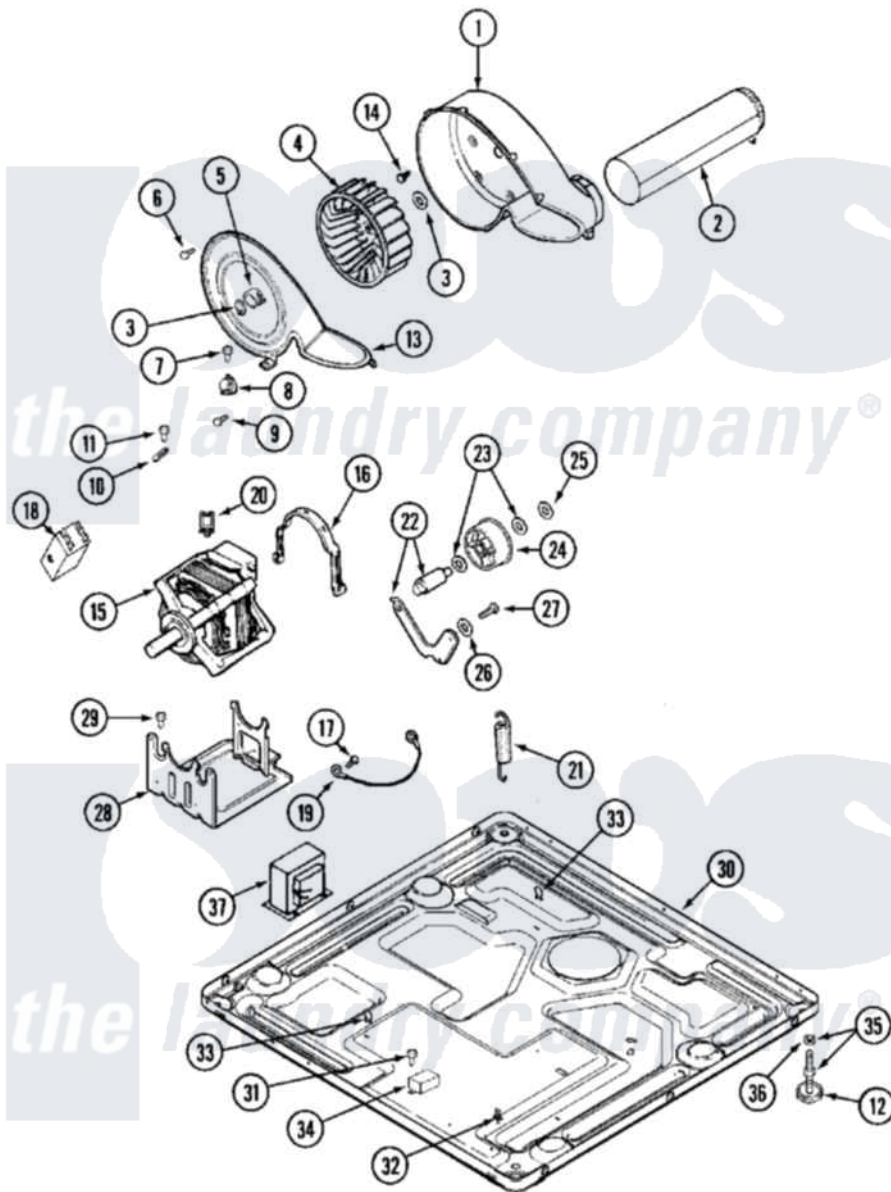

# Maytag MDE16PDAYW 09 - MOTOR DRIVE

Maytag [Commercial Maytag MDE16PDAYW Dryer Parts](#) Parts Diagram 09 - MOTOR DRIVE  
 Click on the part number to view part

Item	Original Part Number	Replaced By	Status	Part Description
001	<a href="#">33001789</a>			Housing, Blower
002	<a href="#">22001995</a>			Screw Note: Screw, Tumbler Front And Shroud
"	<a href="#">33001800</a>			Duct Assembly, Exhaust
003	410233	<a href="#">9703438</a>		Ring-Retrn
004	<a href="#">33001790</a>			Wheel, Blower
"	<a href="#">33002797</a>			Wheel, Blower
005	<a href="#">312967</a>			Clamp, Blower Housing
006	33001855	<a href="#">33002917</a>		Screw, No.10-16
007	<a href="#">Y313561</a>			Screw----NA
008	<a href="#">303392</a>			Thermostat, Cycling
"	<a href="#">33303391</a>			Thermostat, Cycling
009	22001996	<a href="#">3370225</a>		Screw
010	<a href="#">33001762</a>			Fuse, Thermal
011	NLA		Not Available	SCREW, THERMAL CUT-OFF
012	<a href="#">Y314137</a>			Foot, Rubber
013	33001796	<a href="#">33002711</a>		Cover, Blower Housing