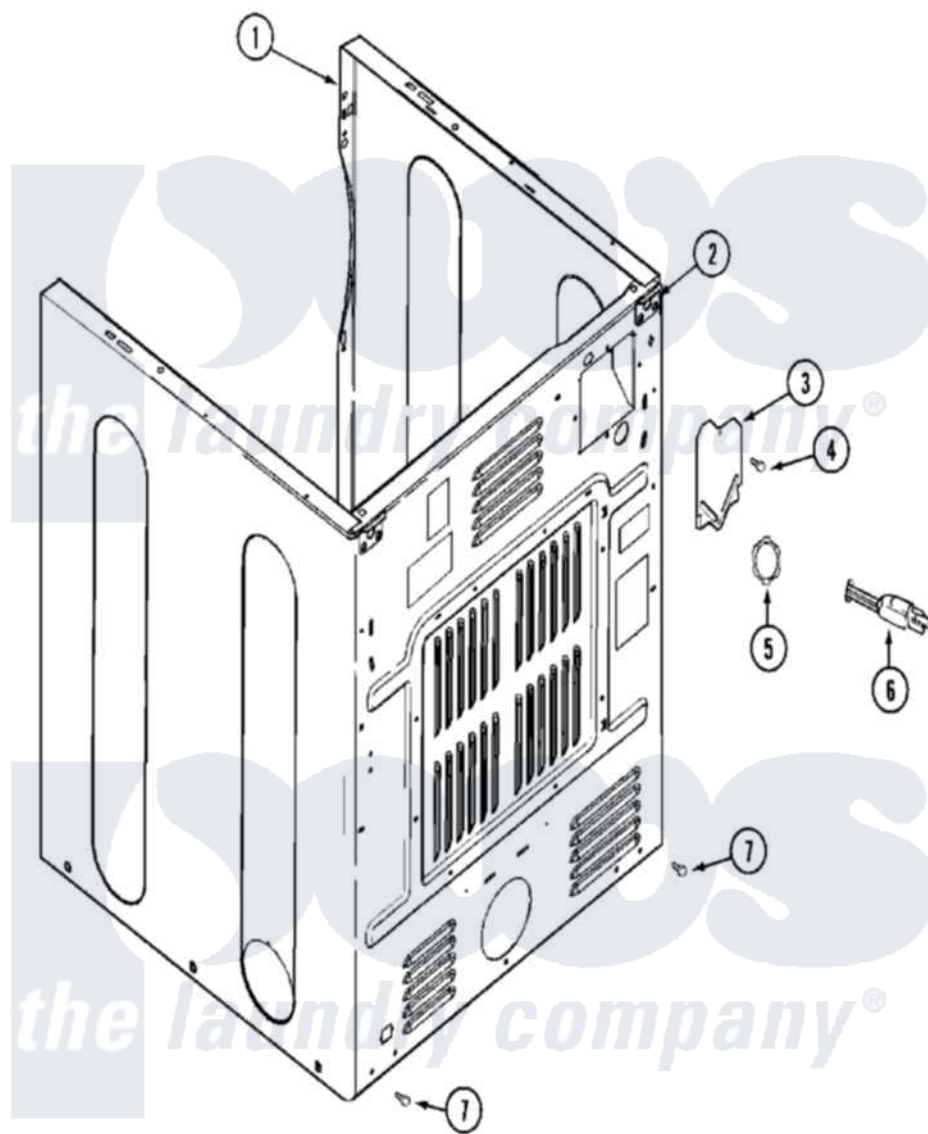

Maytag MDE16PDCZW 04 - CABINET-REAR

Maytag [Commercial Maytag MDE16PDCZW Dryer Parts](#) Parts Diagram 04 - CABINET-REAR
 Click on the part number to view part

Item	Original Part Number	Replaced By	Status	Part Description
001	NLA		Not Available	CABINET (WHT)
002	22001995			Screw Note: Screw, Tumbler Front And Shroud
"	22003367	22004095		Hinge, Plastic
"	NLA		Not Available	BRACKET, CABINET HINGE
003	33001795			Cover, Terminal Block
004	22001995			Screw Note: Screw, Tumbler Front And Shroud
"	Y912873			Screw, Terminal Block Bracket
005	33001425			Locknut, Eared For Canadian
006	305168	33002916		Power Cord, Canadian 240V
007	22001995			Screw Note: Screw, Tumbler Front And Shroud