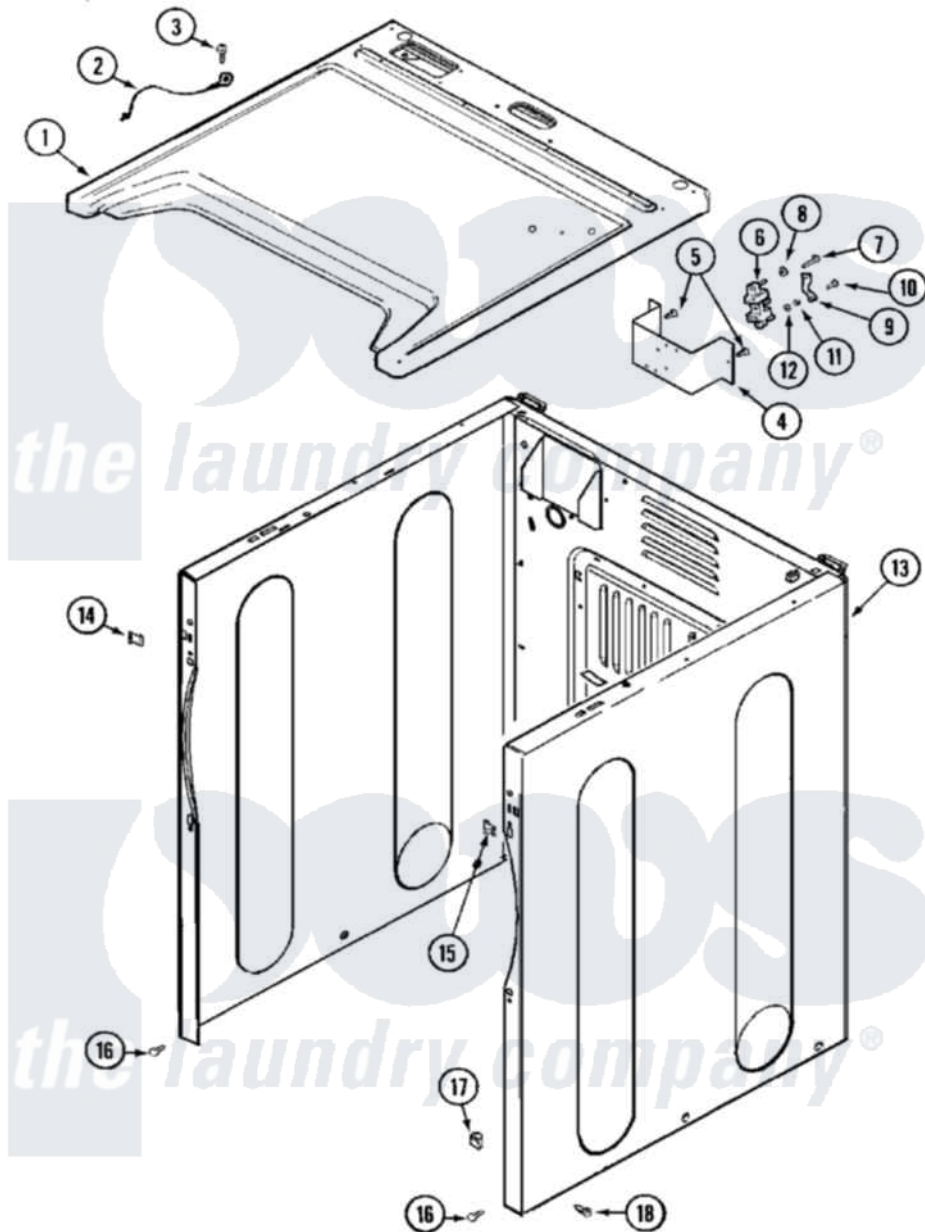

# Maytag MDE16PDCZW 05 - CABINET-FRONT

Maytag [Commercial Maytag MDE16PDCZW Dryer Parts](#) Parts Diagram 05 - CABINET-FRONT  
 Click on the part number to view part

Item	Original Part Number	Replaced By	Status	Part Description
001	<a href="#">33001949</a>			Cover, Top
"	<a href="#">33002633</a>			Cover, Top
002	<a href="#">22001959</a>			Wire, Ground
003	210186	<a href="#">3370225</a>		Screw
004	NLA		Not Available	BRACKET, TERMINAL BLOCK---NA
005	<a href="#">22001995</a>			Screw Note: Screw, Tumbler Front And Shroud
006	<a href="#">33001244</a>			Block, Terminal
007	<a href="#">Y312209</a>	<a href="#">W10001200</a>		Screw
008	<a href="#">Y311270</a>			Washer, Terminal Block
009	<a href="#">Y312184</a>			Strap, Grounding
010	NLA		Not Available	SCREW, GROUND STRAP
011	<a href="#">311484</a>	<a href="#">112432</a>		Nut
012	<a href="#">311093</a>			Washer, Terminal Connection
013	NLA		Not Available	CABINET (WHT)
014	<a href="#">22002049</a>			Clip Note: Clip, Front Panel

015	213280	<a href="#">204439</a>	Screw And Fstner Assembly
016	<a href="#">22001995</a>		Screw Note: Screw, Tumbler Front And Shroud
017	<a href="#">Y310376</a>		Clip, Door Switch Harness
018	<a href="#">213007</a>		Xfor Cabinet See Cabinet, Back
"	22003409	<a href="#">213007</a>	Xfor Cabinet See Cabinet, Back