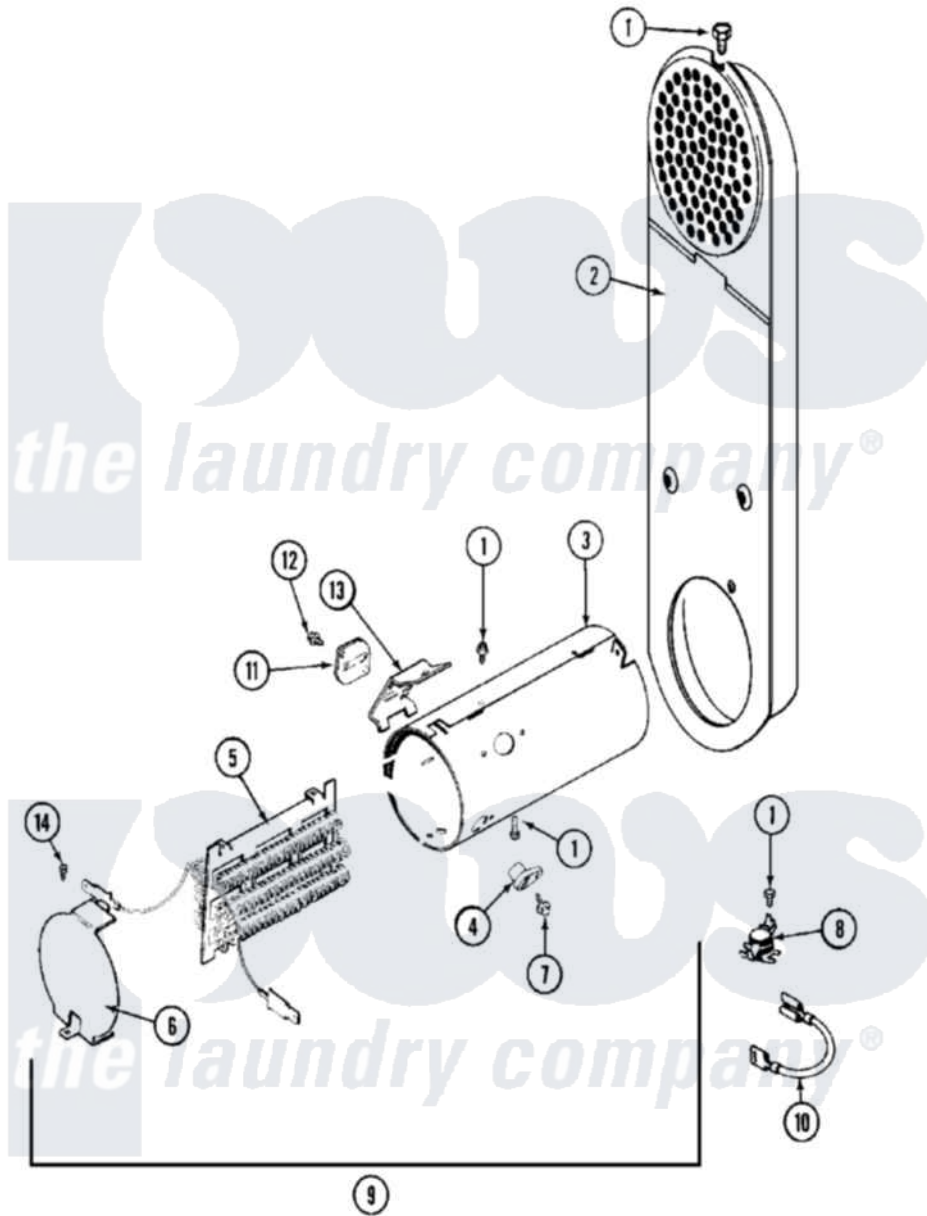

Maytag MDE16PDCZW 06 - HEATER

Maytag Commercial Maytag MDE16PDCZW Dryer Parts Parts Diagram 06 - HEATER
 Click on the part number to view part

Item	Original Part Number	Replaced By	Status	Part Description
001	211294	90767		Screw, 8A X 3/8 HeX Washer Head Tapping
002	33001803	33003038		Assembly, Inlet Duct-Elec
003	314995			Enclosure, Heater
004	314998			Insulator, Terminal
005	307184	Y308612		Heater Sub-Assembly
006	314999			Shield, Radiant
007	NLA		Not Available	SCREW, TERMINAL INSULATOR
008	303396			Thermostat, Hi-Limit
009	307178			Heater Assembly
010	Y307173			Wire, Jumper
011	307473			Fuse, Thermal
012	NLA		Not Available	SCREW
013	315346			Bracket, Thermal Fuse
014	22001996	3370225		Screw
015	Y308590	W10116795		Heater