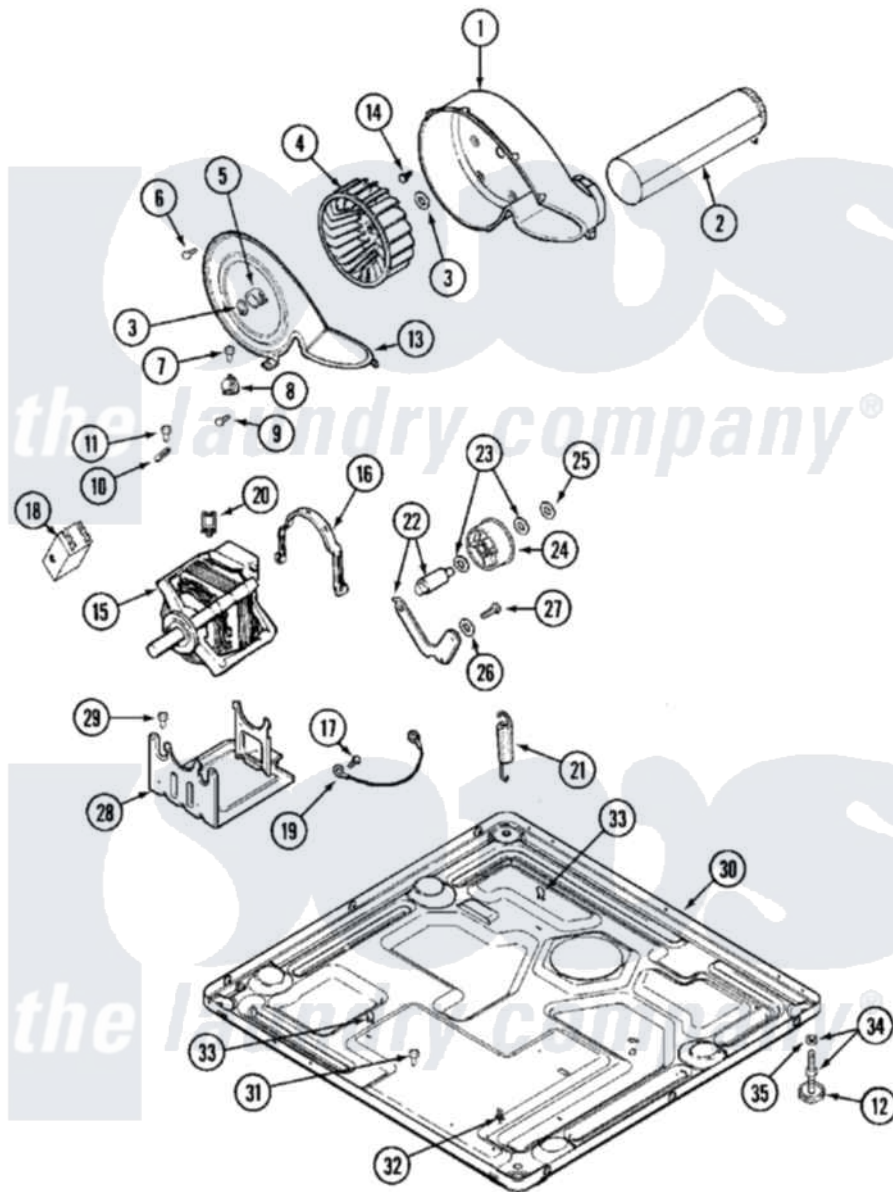

Maytag MDE16PDCZW 07 - MOTOR DRIVE

Maytag Commercial Maytag MDE16PDCZW Dryer Parts Parts Diagram 07 - MOTOR DRIVE
 Click on the part number to view part

Item	Original Part Number	Replaced By	Status	Part Description
001	33001789			Housing, Blower
002	22001995			Screw Note: Screw, Tumbler Front And Shroud
"	33001800			Duct Assembly, Exhaust
003	410233	9703438		Ring-Retrn
004	33001790			Wheel, Blower
"	33002797			Wheel, Blower
005	312967			Clamp, Blower Housing
006	33001855	33002917		Screw, No.10-16
007	Y313561			Screw----NA
008	303392			Thermostat, Cycling
"	33303391			Thermostat, Cycling
009	22001996	3370225		Screw
010	33001762			Fuse, Thermal
011	NLA		Not Available	SCREW, THERMAL CUT-OFF
012	Y314137			Foot, Rubber
013	33001796	33002711		Cover, Blower Housing

014	314818	1163839	Screw
015	33001853	33002478	Motor
"	33002462	33002478	Motor
"	33002478		Motor
"	33002795		Motor, Drive 60Hz
016	Y015825		Clip, Motor To Motor Support
017	910343	488234	Screw 8-32 X 1/4
018	33001854	33002478	Motor
019	901220		Ground Wire
020	Y310376		Clip, Door Switch Harness
021	33001754	33002459	Assembly, Spring And Plug
"	33002157		Grommet
"	33002460	33002459	Assembly, Spring And Plug
"	33002461		Plug For Spring
022	33001782	6-3705180	Idler Arm
023	Y312527		Washer, Idler Shaft
024	33001783	6-3700340	Bearing- I
025	312958	354987	Ring, Retaining
026	315772		Sleeve, Idler Arm
027	Y014874		Screw, Idler Arm And Sleeve
028	33001752	33002817	Motor Support, Offset
"	33002466	33002817	Motor Support, Offset
029	Y313561		Screw----NA
030	33002622		Base,
"	NLA	Not Available	BASE
031	22001078	3177991	Screw
"	306199		Relay, Heater
032	315471	22003298	Retainer, Wire
033	410490		Spring, Retainer Wire Harness
034	Y305086		Adjustable Leg And Nut
035	Y052740	62739	Nut, Lock