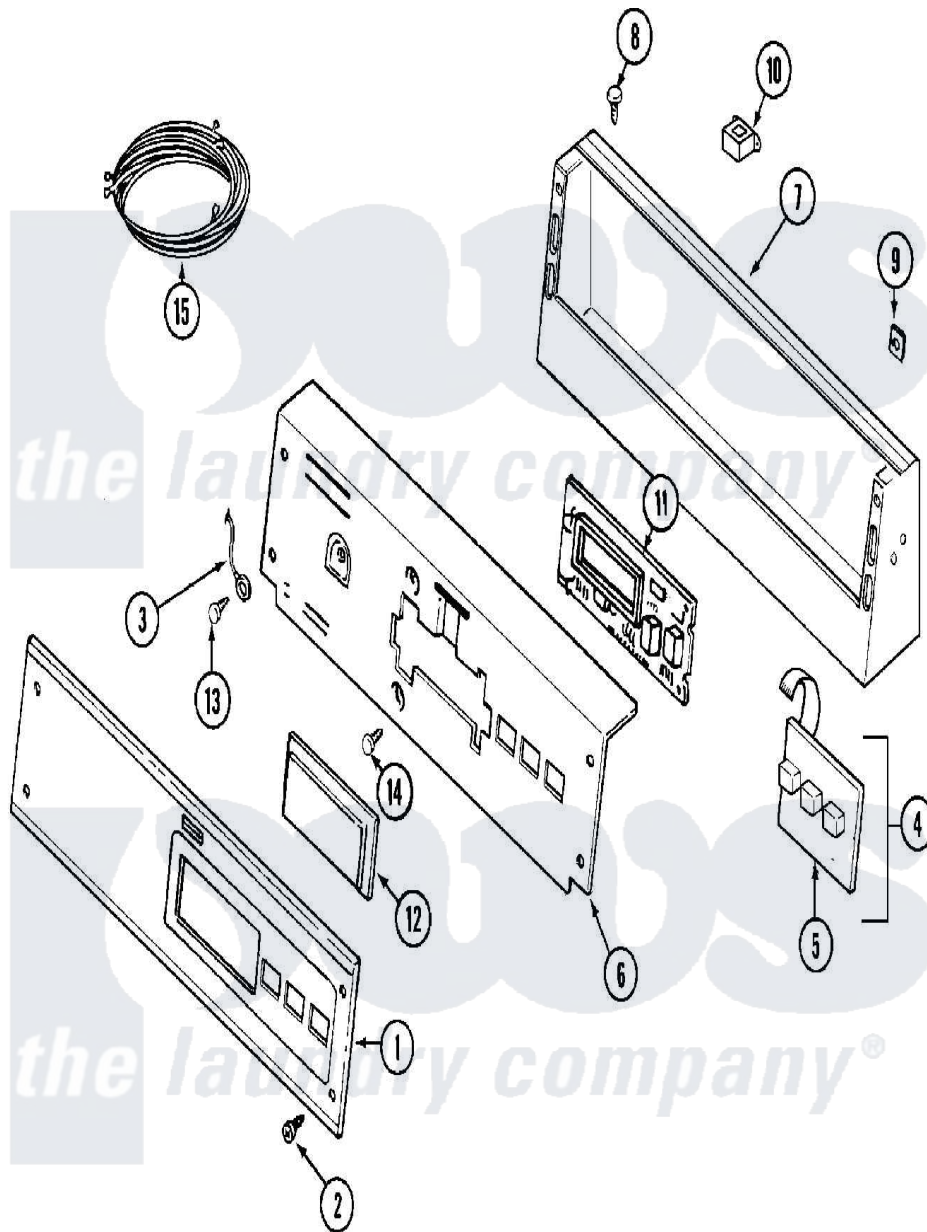

Maytag MDE16PDDGW 01 - CONTROL PANEL

Maytag [Commercial Maytag MDE16PDDGW Dryer Parts](#) Parts Diagram 01 - CONTROL PANEL
 Click on the part number to view part

Item	Original Part Number	Replaced By	Status	Part Description
001	33002941			Facia - Pd/Ps
002	215506			Screw, Control Panel Overlay
003	22001959			Wire, Ground
004	215527	W10140652		Screw, 6-20 X 1/2
"	33002165			Backup Plate W/Switch Assembly
005	33002863	W10131113		Push Button
006	22002954			Deflector, Water
"	33002519			Bracket, Back
007	22003089			Console
008	22001996	3370225		Screw
009	215003			Fastener, Panel And Bracket
010	22002139			Transformer
"	22002925	3370225		Screw
011	33001204			Stand-Off, Control Board
"	33002358	W10130081		Control Board
012	22001962	W10131114		Cover, Display

013	211252	Screw, Ground Wire
014	215526	Screw, Circuit Board
015	33001953	Wire Harness, Main
"	33001973	Wire Harness, Main