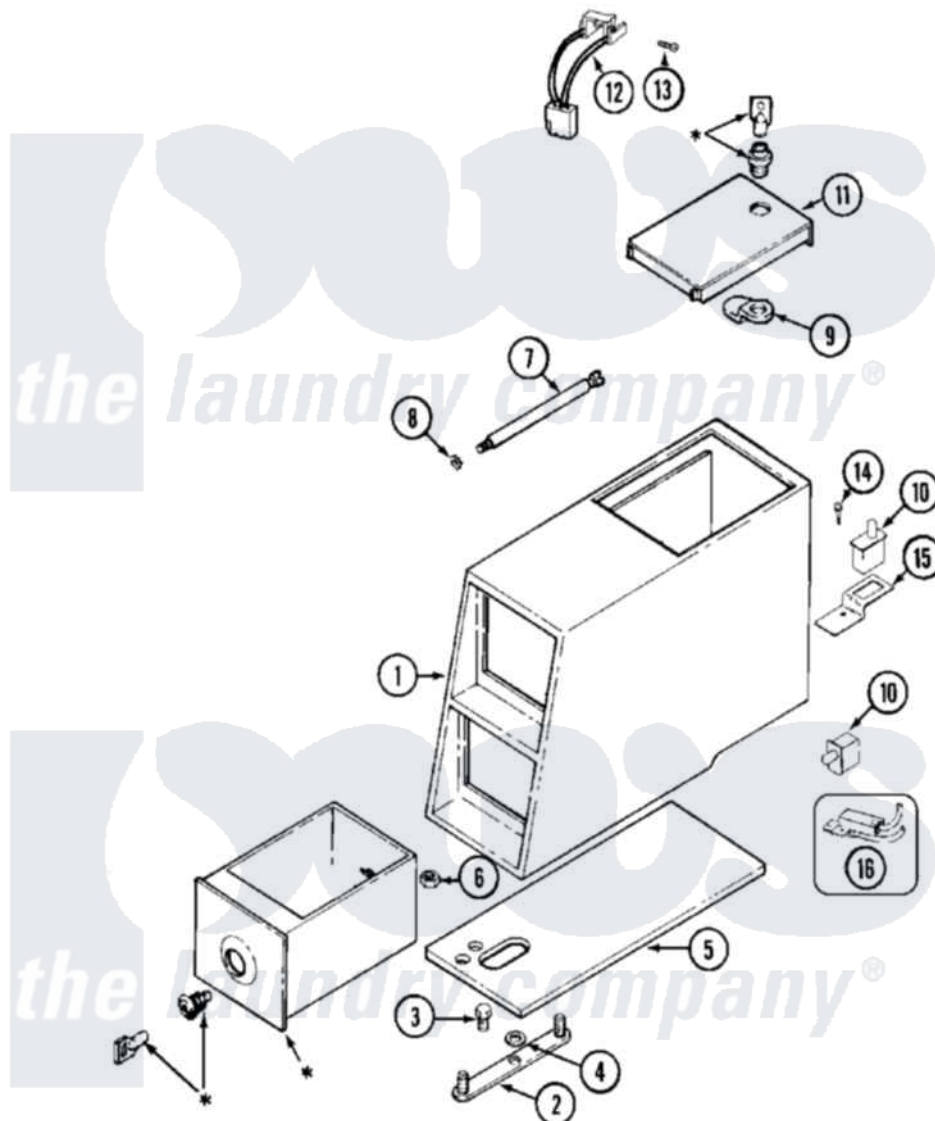

# Maytag MDE16PDDGW 02 - CONTROL CENTER

\* CONTACT YOUR COMMERCIAL LAUNDRY DISTRIBUTOR

Maytag [Commercial Maytag MDE16PDDGW Dryer Parts](#) Parts Diagram 02 - CONTROL CENTER

[Click on the part number to view part](#)

Item	Original Part Number	Replaced By	Status	Part Description
001	<a href="#">22001069</a>			Screw, Vault To Control Cover
"	<a href="#">22002480</a>			Vault, Coin PD Coin Drop Supplied By Dist.
002	22001810		Not Available	STRAP, MOUNTING
003	22002925	<a href="#">3370225</a>		Screw
004	<a href="#">910309</a>			Washer, Mounting Strap
005	<a href="#">22002072</a>			Gasket, Control Center
006	<a href="#">Y052740</a>	<a href="#">62739</a>		Nut, Lock
007	<a href="#">213035</a>			Bolt, Locking
008	<a href="#">910181</a>			Lockwasher, Terminal Block
009	<a href="#">22003348</a>			Cam, Locking
010	<a href="#">22002536</a>			Switch, Sensor
011	<a href="#">22003679</a>			Timer Access Door Assembly
012	<a href="#">22001965</a>			Optic Switch Assembly
013	<a href="#">314665</a>			Screw, Switch Assembly
014	212276	<a href="#">W10116760</a>		Screw
015	<a href="#">22001404</a>			Bracket, Service Switch