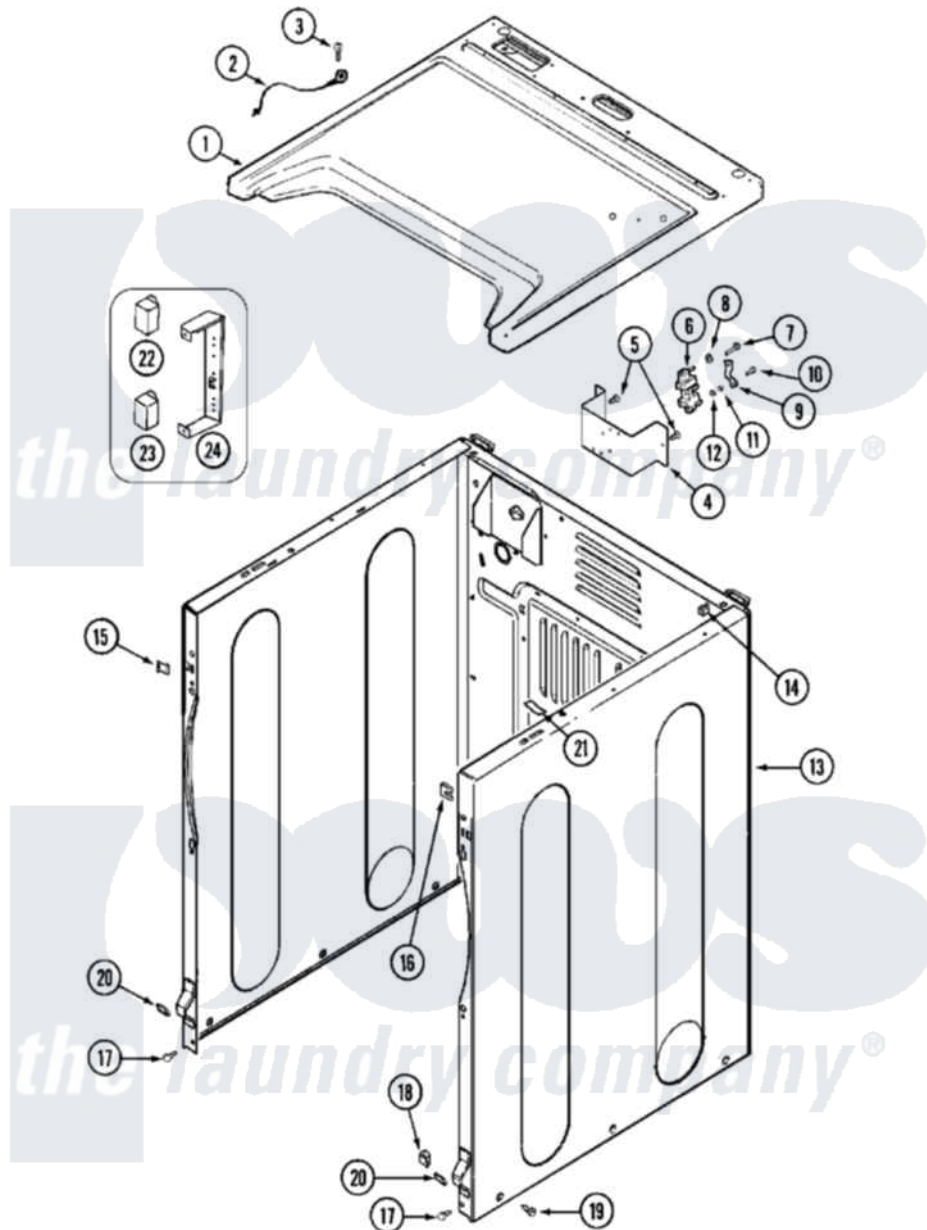

Maytag MDE16PDDGW 03 - CABINET-FRONT

Maytag Commercial Maytag MDE16PDDGW Dryer Parts Parts Diagram 03 - CABINET-FRONT
 Click on the part number to view part

Item	Original Part Number	Replaced By	Status	Part Description
001	33002633			Cover, Top
002	22001959			Wire, Ground
003	210186	3370225		Screw
004	NLA		Not Available	BRACKET, TERMINAL BLOCK---NA
005	22001995			Screw Note: Screw, Tumbler Front And Shroud
006	33001244			Block, Terminal
"	33002106			Shield, Terminal Block
007	Y312209	W10001200		Screw
008	Y311270			Washer, Terminal Block
009	Y312184			Strap, Grounding
010	33002633			Cover, Top
011	311484	112432		Nut
012	311093			Washer, Terminal Connection
013	NLA		Not Available	CABINET ASSY (WHT-AS PK)

014	310933	33002194	Nut, Speed
015	22002049		Clip Note: Clip, Front Panel
016	213280	204439	Screw And Fstner Assembly
017	22001995		Screw Note: Screw, Tumbler Front And Shroud
018	Y310376		Clip, Door Switch Harness
019	22003409	213007	Xfor Cabinet See Cabinet, Back
020	22002239		Clip, Front Panel
021	33001836		Strap, Top Cover Support
022	206824	W10133335	Relay, Motor
023	306199		Relay, Heater
"	33002969	W10133335	Relay, Motor
"	Y251119	3177991	Screw
024	211294	90767	Screw, 8A X 3/8 HeX Washer Head Tapping
"	314627		Bracket, Relays