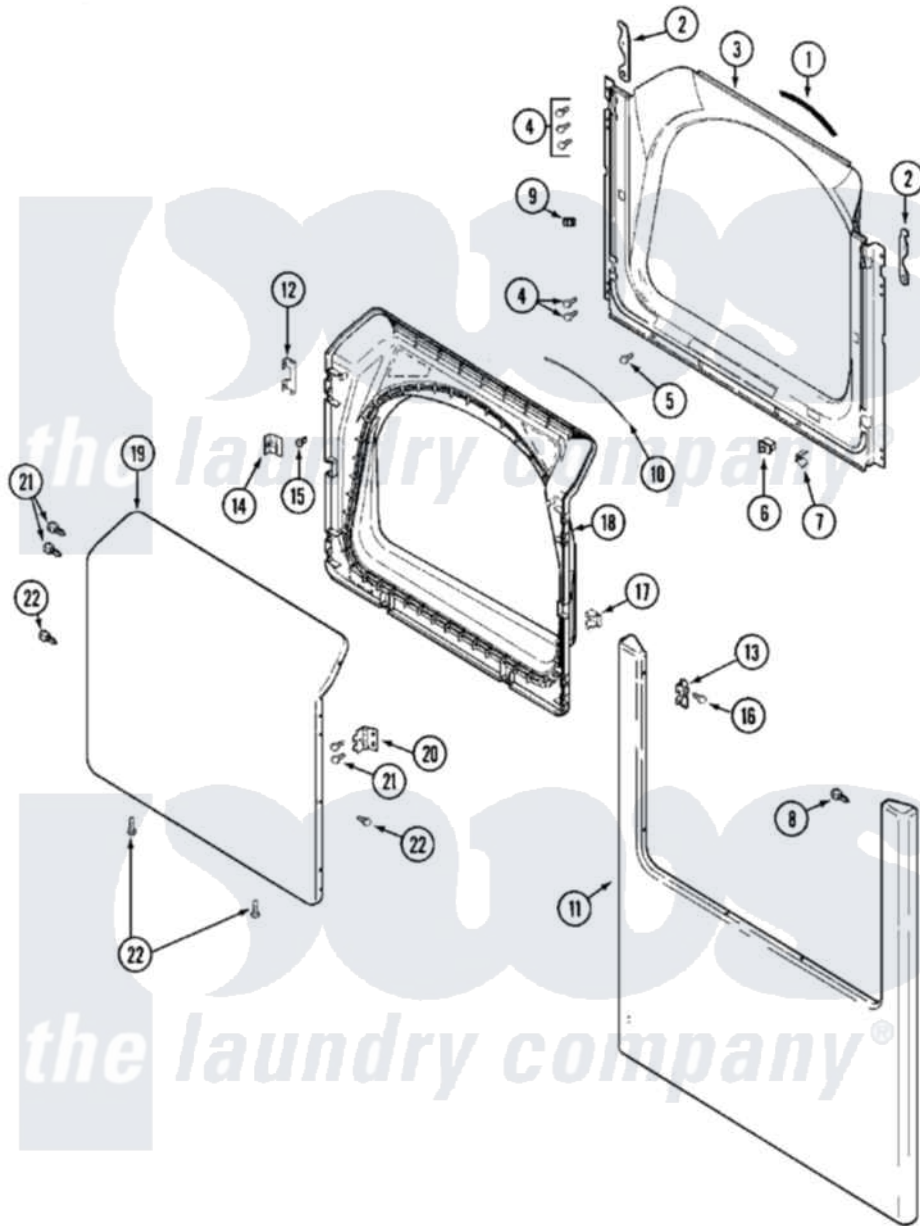

Maytag MDE16PDDGW 04 - DOOR

Maytag [Commercial Maytag MDE16PDDGW Dryer Parts](#) Parts Diagram 04 - DOOR
 Click on the part number to view part

Item	Original Part Number	Replaced By	Status	Part Description
001	33001767			Seal, Shroud
002	22002247	33002597		Hook, Security
003	33001954			Shroud
004	22001995			Screw Note: Screw, Tumbler Front And Shroud
005	33001768			Screw, Shroud Note: Screw, Shroud And Outlet Duct
006	33002166			Switch, Door
007	33001760			Bracket, Hinge
008	22002243			Screw, Front Panel And Hinge
"	22002244			Clip, Grounding
009	Y304578	LA-1003		Door Catch Kit
010	33002094			Seal, Door
011	213280	204439		Screw And Fstner Assembly
"	33001901			Panel, Front
012	22002038			Clip, Door
013	33001764			Cover, Hinge Hole

014	33001793		Bracket, Strike
015	33001761		Strike, Door
016	33001846		Screw, Hinge Hole Cover
017	33001763		Plug, Inner Door
018	22002039		Clip, Door
"	22002063		Screw No.8-18AB Wafer Head
"	33001899		Door, Inner
019	33001904		Door, Outer
020	33001759		Hinge, Door
021	22002062	98006631	Screw
022	22002063		Screw No.8-18AB Wafer Head