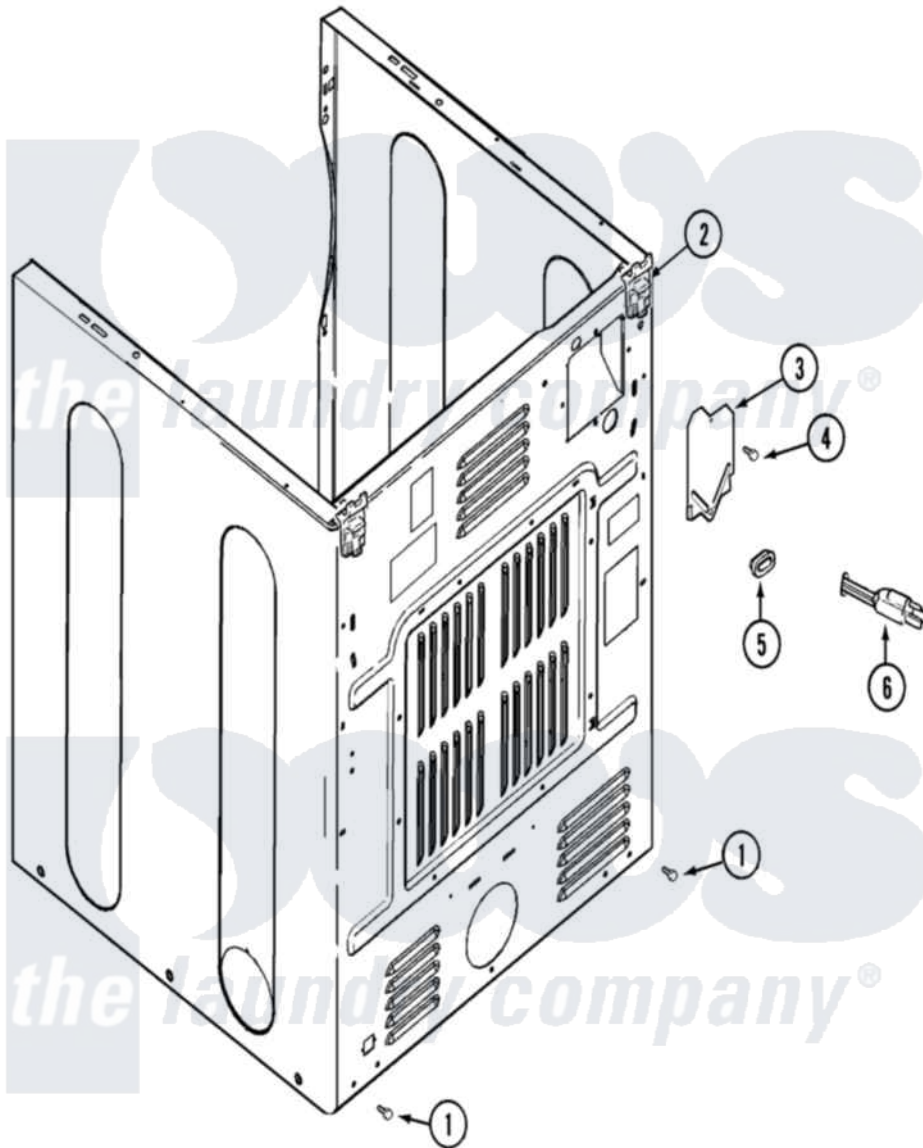

Maytag MDE16PDDGW 05 - CABINET-REAR

Maytag [Commercial Maytag MDE16PDDGW Dryer Parts](#) Parts Diagram 05 - CABINET-REAR
 Click on the part number to view part

Item	Original Part Number	Replaced By	Status	Part Description
001	22001995			Screw Note: Screw, Tumbler Front And Shroud
002	22001995			Screw Note: Screw, Tumbler Front And Shroud
"	22004095			Hinge, Plastic
003	33001795			Cover, Terminal Block
004	22001995			Screw Note: Screw, Tumbler Front And Shroud
005	216183			Grommet, Cord Export
"	33002157			Grommet
006	22003540			Cord, Power
"	22003705		Not Available	ADAPTER, CORD EXPORT
"	22004502			Clamp, Power Cord
"	33002258			Clamp, Power Cord
"	33002260			Nut, Power Cord Clamp