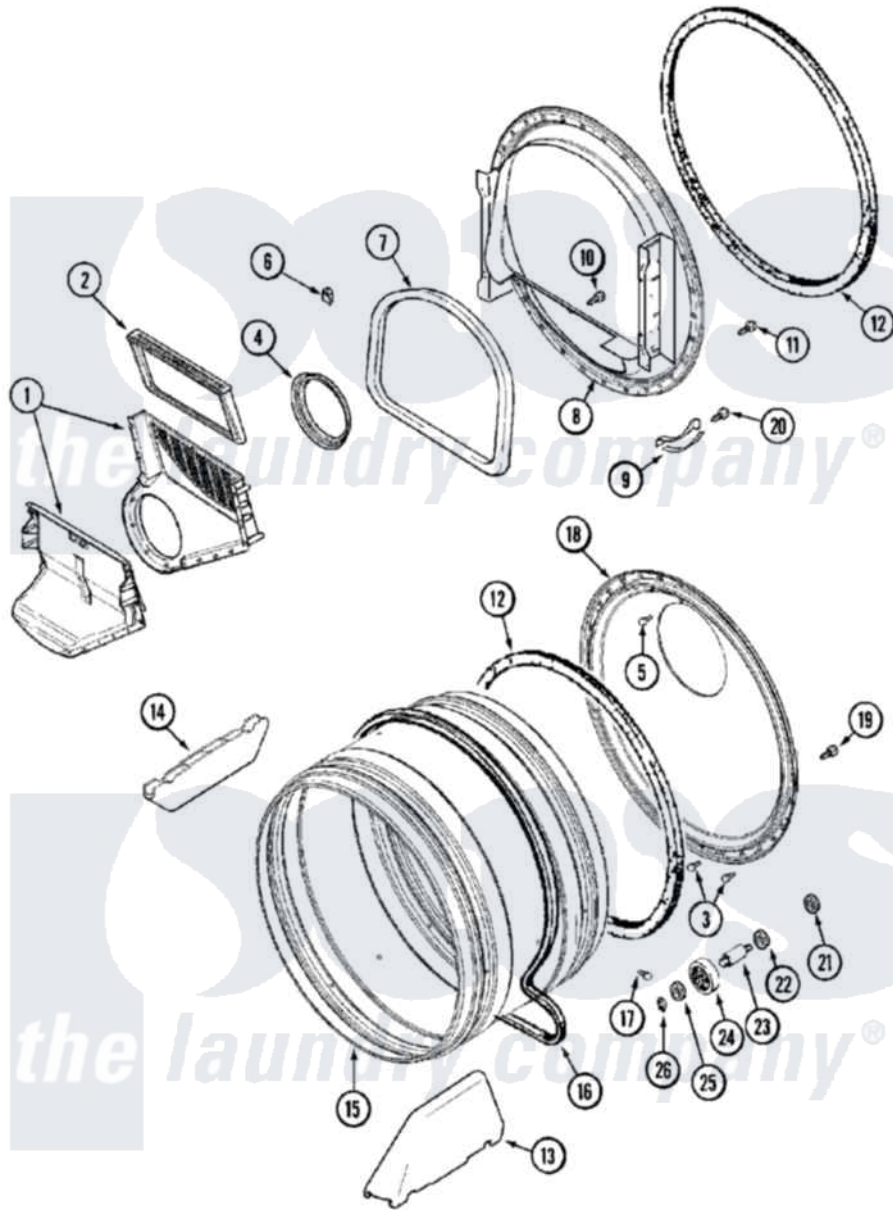

Maytag MDE16PDDGW 06 - TUMBLER

Maytag [Commercial Maytag MDE16PDDGW Dryer Parts](#) Parts Diagram 06 - TUMBLER
 Click on the part number to view part

Item	Original Part Number	Replaced By	Status	Part Description
001	33001799			Outlet Duct Assembly Note: Outlet Duct Assembly
002	33002790			Lint Filter
003	210932			Screw, No.8 X 9/16 Ctsk Note: Screw, Inlet Duct
004	33002560			Seal, Blower
005	22001996	3370225		Screw
006	Y310376			Clip, Door Switch Harness
007	33001767			Seal, Shroud
008	33001802			Front, Tumbler
009	306508			Tumbler Bearing Kit ---W
010	NLA		Not Available	SCREW, OUTLET DUCT (PHILLIPS)
011	33001855	33002917		Screw, No.10-16
012	33001807			Seal, Tumbler
013	33001756	33002032		Baffle
014	33001755			Baffle

015	33001794	33001889	Tumbler
016	33002535		V-Belt
017	33001788	33002973	Screw, No.9-15 X 1.00 Hx WS
018	33002779		Tumbler Back And Seal As-Pack
"	33003037		Tumbler Back And Seal
019	22001995		Screw Note: Screw, Tumbler Front And Shroud
020	210720		Rivet, Bearing To Tumbler Fmt
021	33001443		Nut, Hex
022	Y313347	312535	Washer, Vault Mounting Brk.
023	Y312948	6-3129480	Shaft- Tumbler
024	Y303373	12001541	Drum Roller/Washer Assembly--W
025	312535		Washer, Vault Mounting Brk.
026	410233	9703438	Ring-Retrn