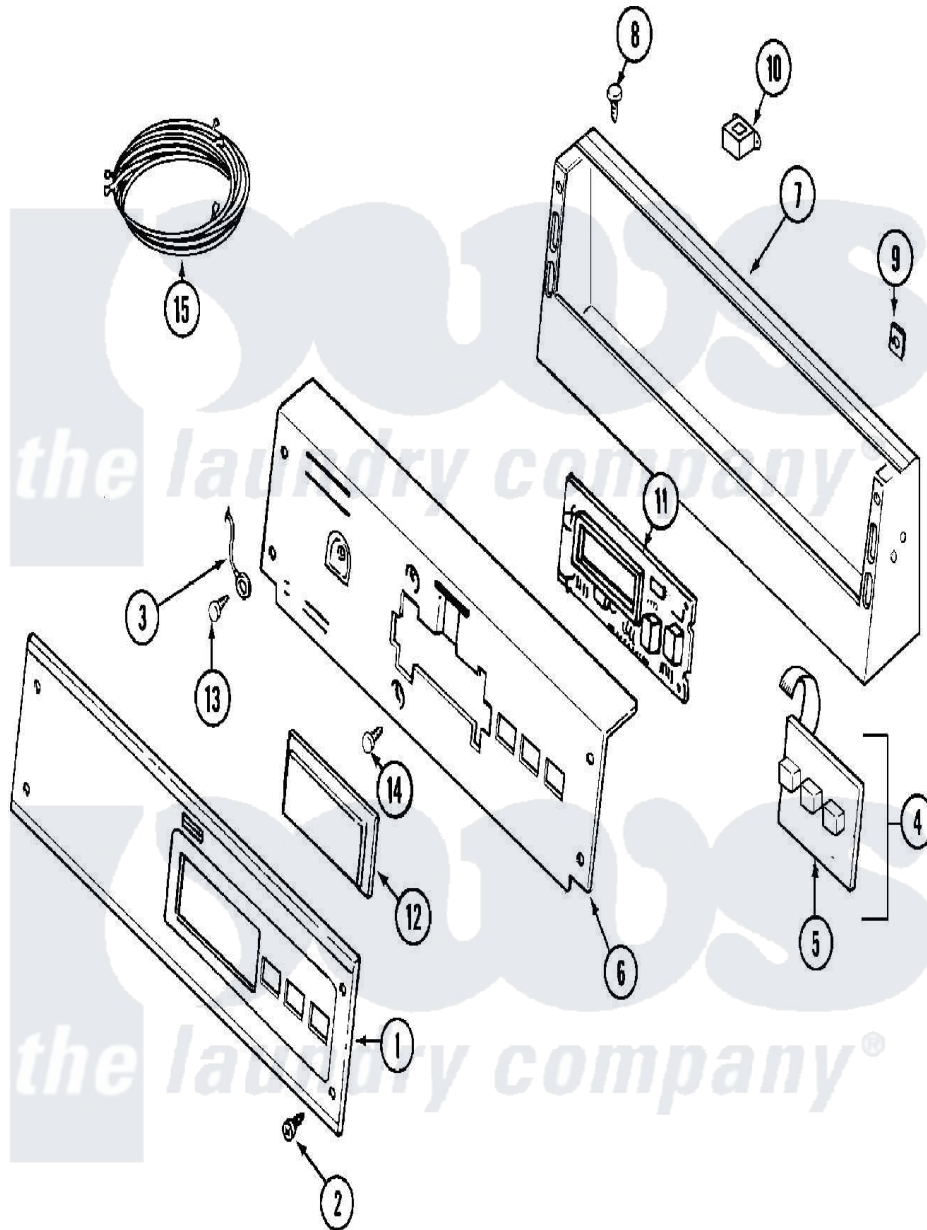

Maytag MDE16PDDYW 01 - CONTROL PANEL

Maytag [Commercial Maytag MDE16PDDYW Dryer Parts](#) Parts Diagram 01 - CONTROL PANEL
 Click on the part number to view part

Item	Original Part Number	Replaced By	Status	Part Description
001	33002941			Facia - Pd/Ps
002	215506			Screw, Control Panel Overlay
003	22001959			Wire, Ground
004	215527	W10140652		Screw, 6-20 X 1/2
"	306694			Backup Plate With Switch
005	33002863	W10131113		Push Button
006	22002954			Deflector, Water
"	33002519			Bracket, Back
007	22003089			Console
008	22001996	3370225		Screw
009	215003			Fastener, Panel And Bracket
010	22001960			Transformer
"	22002925	3370225		Screw
011	33001204			Stand-Off, Ccontrol Board
"	33002358	W10130081		Control Board
012	22001962	W10131114		Cover, Display

013

[211252](#)

Screw, Ground Wire

014

[215526](#)

Screw, Circuit Board

015

[33001878](#)

Wire Harness, Main

016

[33002671](#)

Use And Care Manual