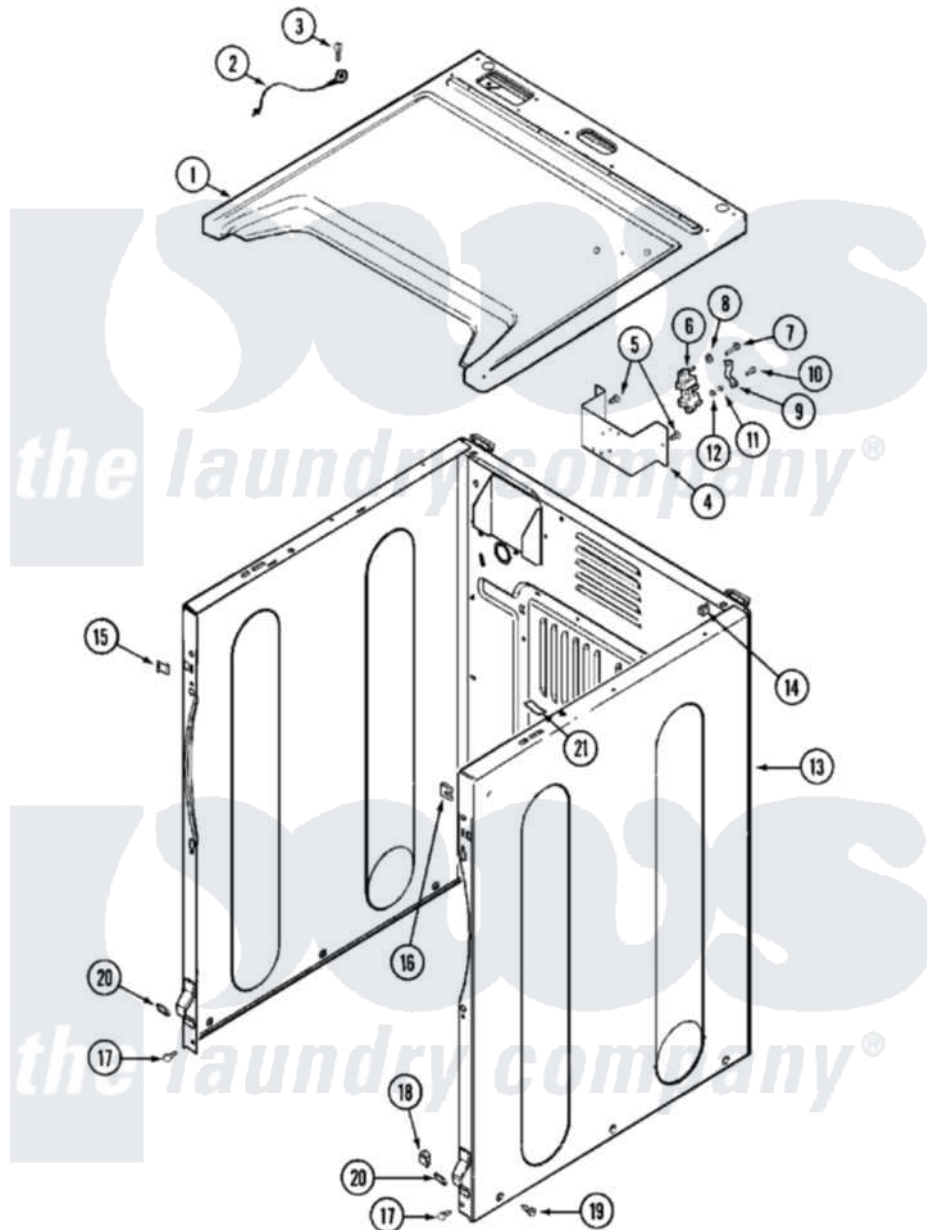

Maytag MDE16PDDYW 03 - CABINET-FRONT

Maytag [Commercial Maytag MDE16PDDYW Dryer Parts](#) Parts Diagram 03 - CABINET-FRONT
 Click on the part number to view part

Item	Original Part Number	Replaced By	Status	Part Description
001	33002633			Cover, Top
002	205810			Wire, Ground
003	211252			Screw, Ground Wire
004	NLA		Not Available	BRACKET, TERMINAL BLOCK---NA
005	22001995			Screw Note: Screw, Tumbler Front And Shroud
006	33001244			Block, Terminal
007	Y312209	W10001200		Screw
008	Y311270			Washer, Terminal Block
009	Y312184			Strap, Grounding
010	NLA		Not Available	SCREW, GROUND STRAP
011	311484	112432		Nut
012	311093			Washer, Terminal Connection
013	NLA		Not Available	CABINET ASSY (WHT-AS PK)
014	310933	33002194		Nut, Speed

015	22002049		Clip Note: Clip, Front Panel
016	213280	204439	Screw And Fstner Assembly
017	22001995		Screw Note: Screw, Tumbler Front And Shroud
018	Y310376		Clip, Door Switch Harness
019	213007		Xfor Cabinet See Cabinet, Back
"	22003409	213007	Xfor Cabinet See Cabinet, Back
020	22002239		Clip, Front Panel
021	33001836		Strap, Top Cover Support