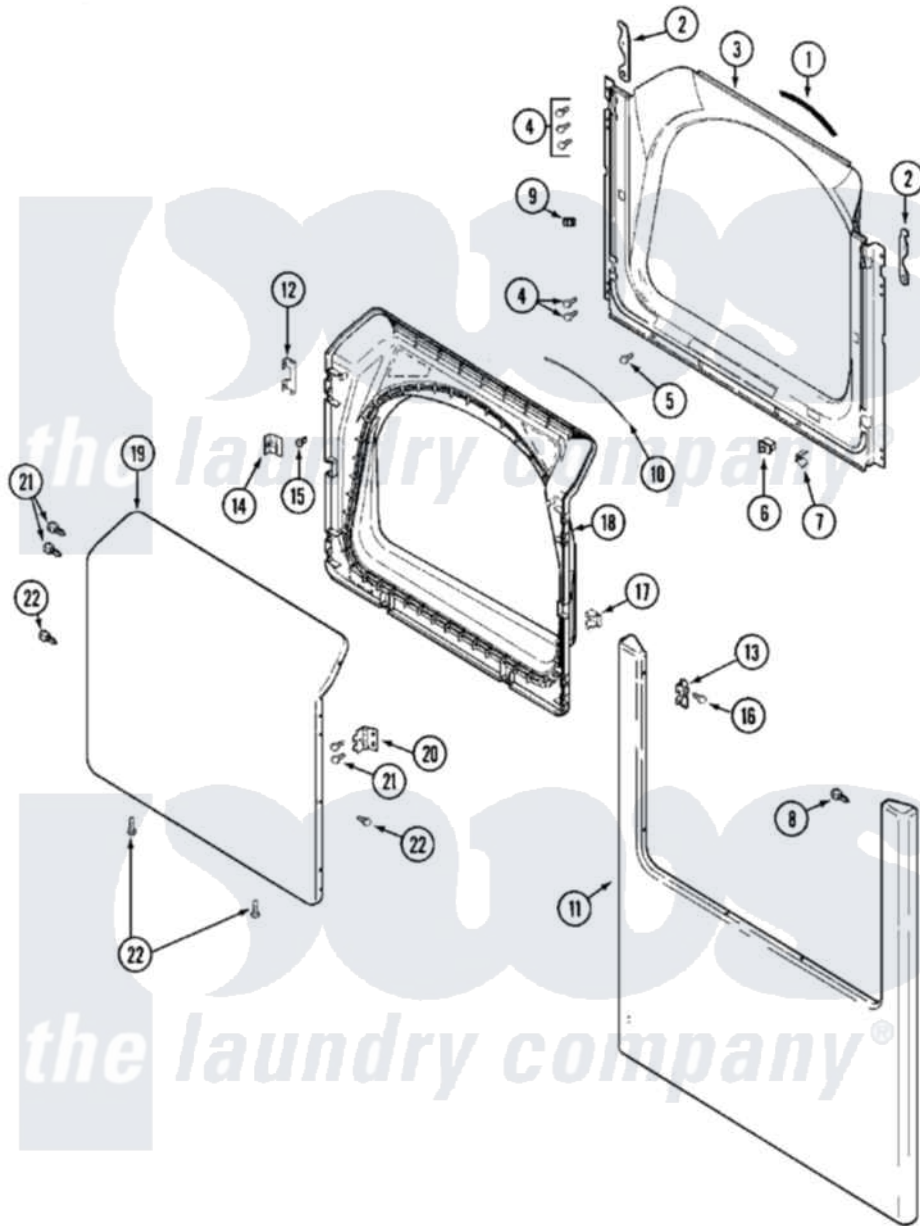

Maytag MDE16PDDYW 04 - DOOR

Maytag [Commercial Maytag MDE16PDDYW Dryer Parts](#) Parts Diagram 04 - DOOR
 Click on the part number to view part

Item	Original Part Number	Replaced By	Status	Part Description
001	33001767			Seal, Shroud
002	22002247	33002597		Hook, Security
003	33001900			Shroud
004	22001995			Screw Note: Screw, Tumbler Front And Shroud
005	33001768			Screw, Shroud Note: Screw, Shroud And Outlet Duct
006	33001509	W10169313		Switch-Dor
007	33001760			Bracket, Hinge
008	22002243			Screw, Front Panel And Hinge
"	22002244			Clip, Grounding
009	Y304578	LA-1003		Door Catch Kit
010	33002094			Seal, Door
011	213280	204439		Screw And Fstner Assembly
"	33001901			Panel, Front
012	22002038			Clip, Door
013	33001764			Cover, Hinge Hole

014	33001793		Bracket, Strike
015	33001761		Strike, Door
016	33001846		Screw, Hinge Hole Cover
017	33001763		Plug, Inner Door
018	22002039		Clip, Door
"	22002063		Screw No.8-18AB Wafer Head
"	33001899		Door, Inner
019	33001904		Door, Outer
020	33001759		Hinge, Door
021	22002062	98006631	Screw
022	22002063		Screw No.8-18AB Wafer Head