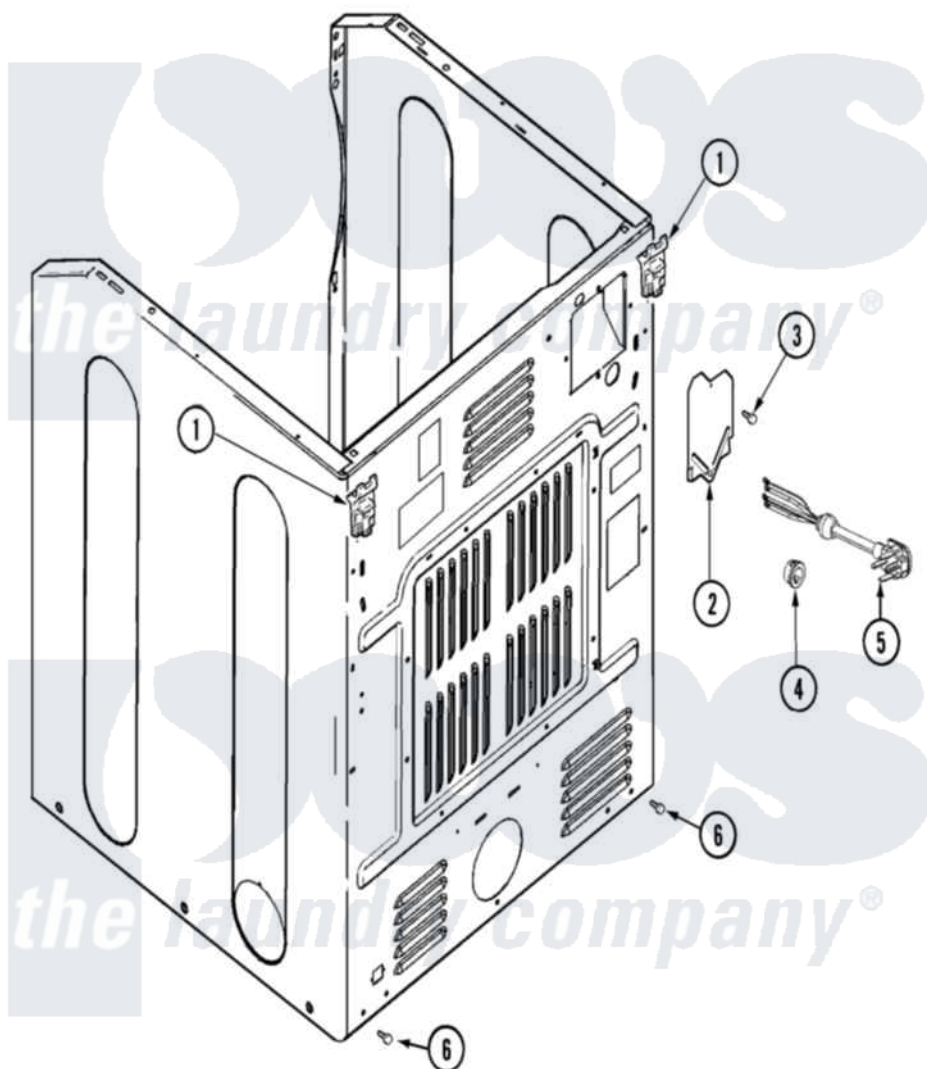

# Maytag MDE16PDDYW 05 - CABINET-REAR

Maytag [Commercial Maytag MDE16PDDYW Dryer Parts](#) Parts Diagram 05 - CABINET-REAR  
 Click on the part number to view part

Item	Original Part Number	Replaced By	Status	Part Description
001	<a href="#">22001995</a>			Screw Note: Screw, Tumbler Front And Shroud
"	<a href="#">22004095</a>			Hinge, Plastic
002	<a href="#">33001795</a>			Cover, Terminal Block
003	<a href="#">22001995</a>			Screw Note: Screw, Tumbler Front And Shroud
004	<a href="#">33001425</a>			Locknut, Eared For Canadian
005	<a href="#">33002916</a>			Power Cord, Canadian 240V
006	<a href="#">22001995</a>			Screw Note: Screw, Tumbler Front And Shroud