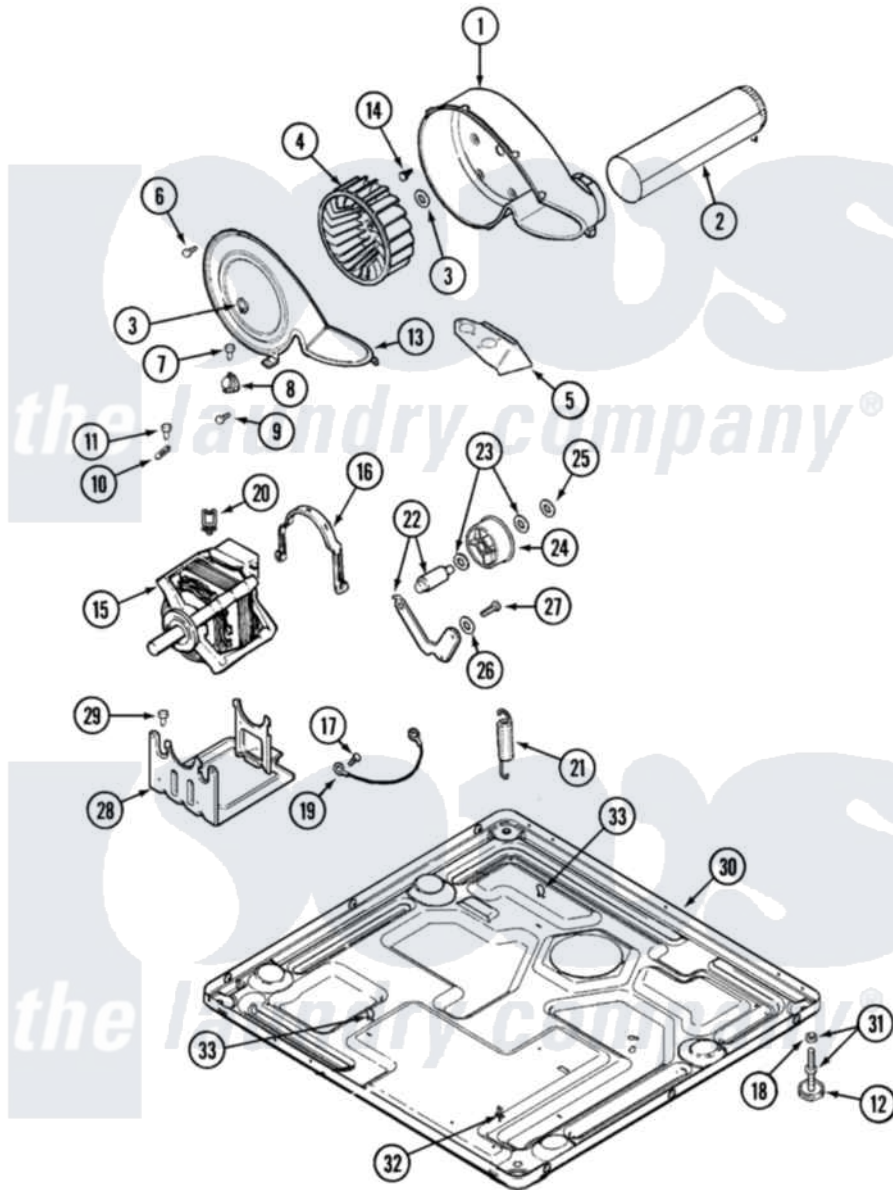

Maytag MDE16PDDYW 07 - MOTOR DRIVE

Maytag [Commercial Maytag MDE16PDDYW Dryer Parts](#) Parts Diagram 07 - MOTOR DRIVE
 Click on the part number to view part

Item	Original Part Number	Replaced By	Status	Part Description
001	33001789			Housing, Blower
002	22001995			Screw Note: Screw, Tumbler Front And Shroud
"	33001800			Duct Assembly, Exhaust
003	410233	9703438		Ring-Retrn
004	33002797			Wheel, Blower
005	33001837			Cover, Thermostat
006	33001855	33002917		Screw, No.10-16
007	Y313561			Screw---NA
008	303392			Thermostat, Cycling
"	Y303391	33303391		Thermostat, Cycling
009	22001996	3370225		Screw
010	33001762			Fuse, Thermal
011	NLA		Not Available	SCREW, THERMAL CUT-OFF
012	Y314137			Foot, Rubber
013	33002711			Cover, Blower Housing
014	314818	1163839		Screw

015	33002795		Motor, Drive 60Hz
016	33002221	Y015825	Clip, Motor To Motor Support
017	910343	488234	Screw 8-32 X 1/4
018	Y052740	62739	Nut, Lock
019	901220		Ground Wire
020	Y310376		Clip, Door Switch Harness
021	33002460	33002459	Assembly, Spring And Plug
"	33002461		Plug For Spring
022	33001840	6-3705180	Idler Arm
023	Y312527		Washer, Idler Shaft
024	33001783	6-3700340	Bearing- I
025	312958	354987	Ring, Retaining
026	33002218		Grommet, Idler Arm
027	Y014874		Screw, Idler Arm And Sleeve
028	33002817		Motor Support, Offset
029	Y313561		Screw----NA
030	22004151	W10133335	Relay, Motor
"	306199		Relay, Heater
"	33002969	W10133335	Relay, Motor
"	NLA	Not Available	BASE, (LWR)----NA
031	Y305086		Adjustable Leg And Nut
032	315471	22003298	Retainer, Wire
033	410490		Spring, Retainer Wire Harness