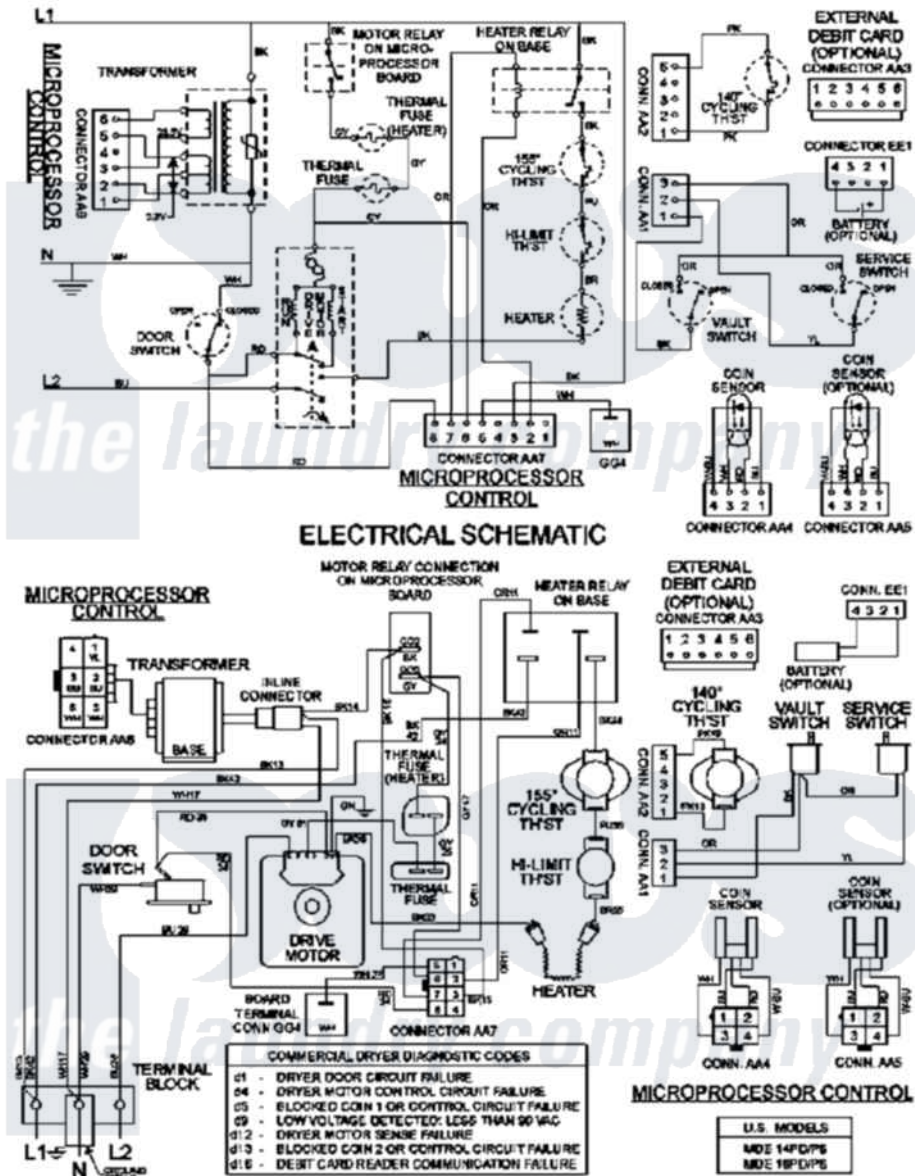

Maytag MDE16PDDYW 08 - WIRING INFORMATION

Maytag [Commercial Maytag MDE16PDDYW Dryer Parts](#) Parts Diagram 08 - WIRING INFORMATION

[Click on the part number to view part](#)

Item	Original Part Number	Replaced By	Status	Part Description
001	NLA		Not Available	WIRING INFORMATION