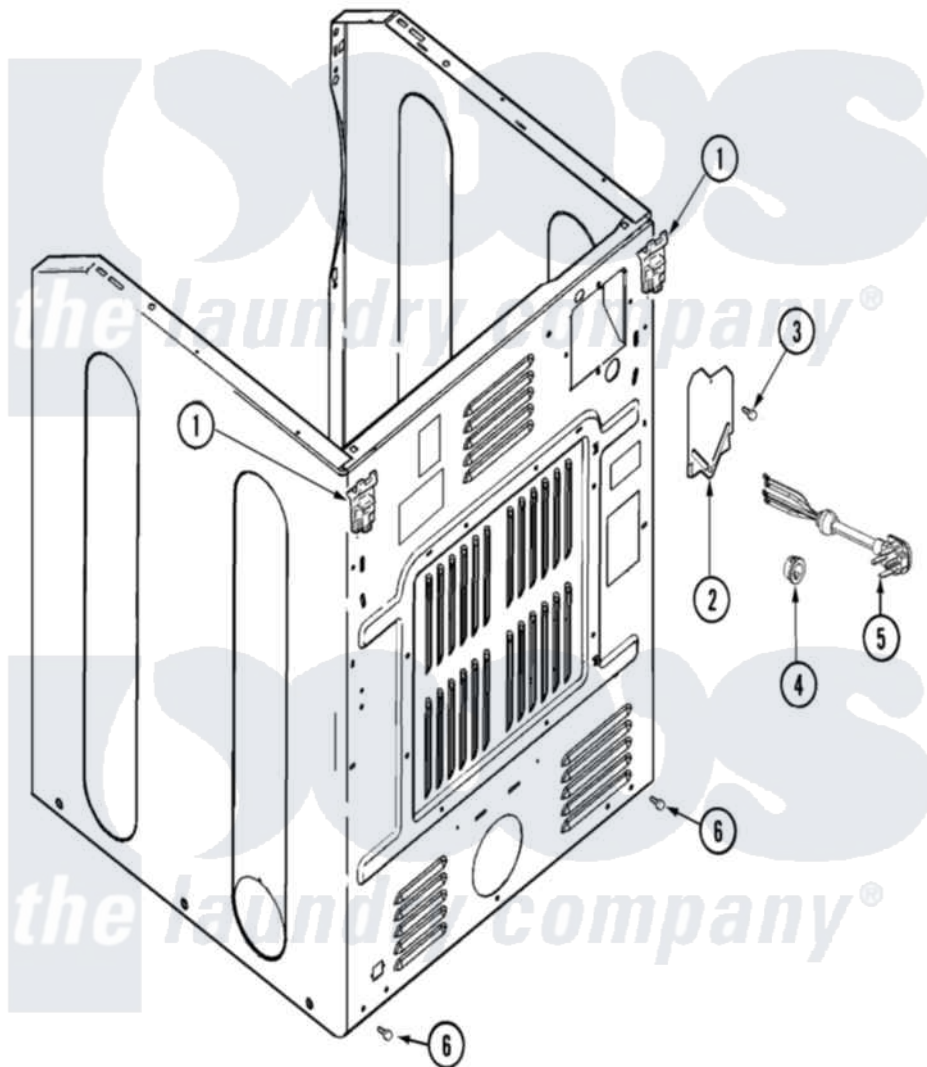

# Maytag MDE16PDDZW 05 - CABINET-REAR

Maytag [Commercial Maytag MDE16PDDZW Dryer Parts](#) Parts Diagram 05 - CABINET-REAR  
 Click on the part number to view part

Item	Original Part Number	Replaced By	Status	Part Description
001	<a href="#">22001995</a>			Screw Note: Screw, Tumbler Front And Shroud
"	<a href="#">22004095</a>			Hinge, Plastic
002	<a href="#">33001795</a>			Cover, Terminal Block
003	<a href="#">22001995</a>			Screw Note: Screw, Tumbler Front And Shroud
004	<a href="#">33001425</a>			Locknut, Eared For Canadian
005	<a href="#">33002916</a>			Power Cord, Canadian 240V
006	<a href="#">22001995</a>			Screw Note: Screw, Tumbler Front And Shroud