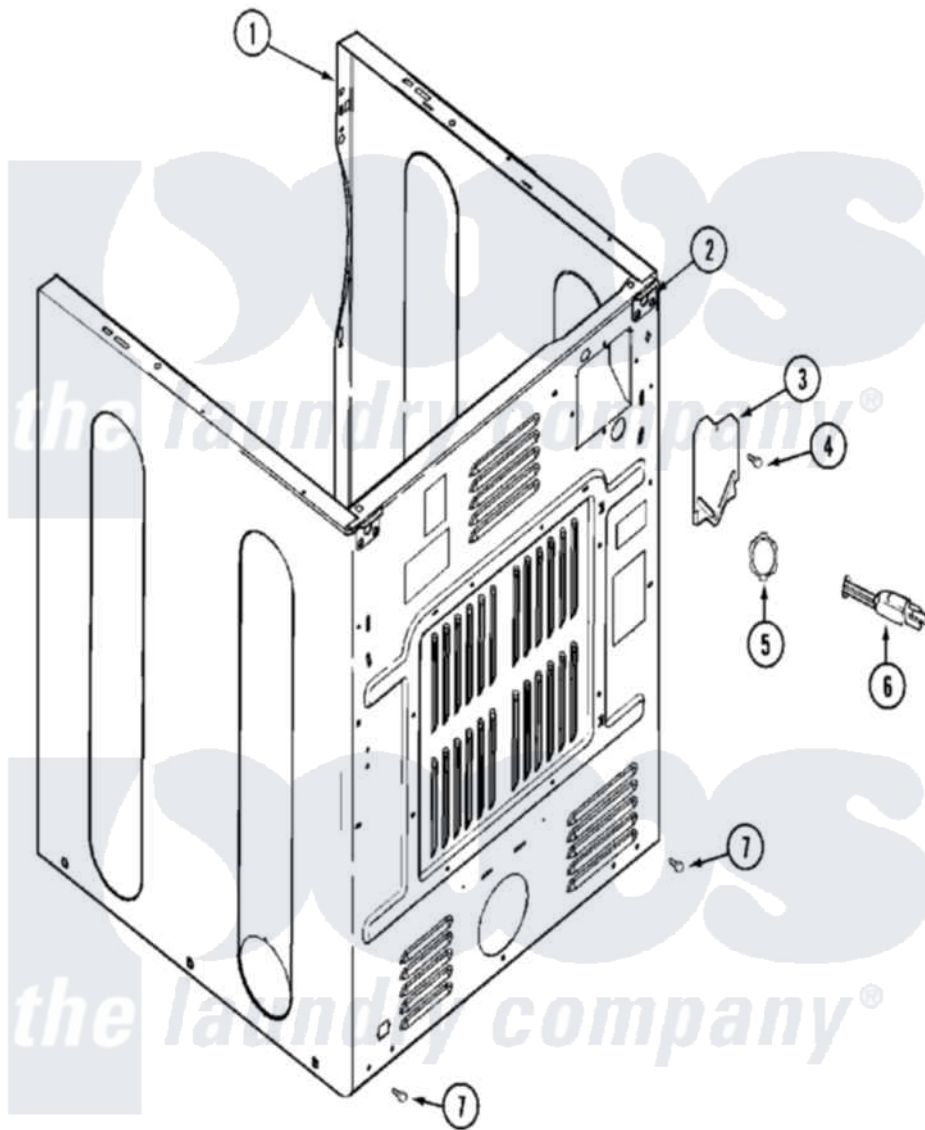

Maytag MDE16PRAGW 04 - CABINET-REAR

Maytag [Commercial Maytag MDE16PRAGW Dryer Parts](#) Parts Diagram 04 - CABINET-REAR
 Click on the part number to view part

| Item | Original Part Number | Replaced By | Status | Part Description |
|------|--------------------------|--------------------------|---------------|---|
| 001 | NLA | | Not Available | CABINET (WHT) |
| 002 | 22001995 | | | Screw Note: Screw, Tumbler Front And Shroud |
| " | 22003367 | 22004095 | | Hinge, Plastic |
| " | NLA | | Not Available | BRACKET, CABINET HINGE |
| 003 | 33001795 | | | Cover, Terminal Block |
| 004 | 22001995 | | | Screw Note: Screw, Tumbler Front And Shroud |
| " | Y912873 | | | Screw, Terminal Block Bracket |
| 005 | 33001425 | | | Locknut, Eared For Canadian |
| 006 | 208784 | 22003062 | | Cord, Power |
| " | 305168 | 33002916 | | Power Cord, Canadian 240V |
| 007 | 22001995 | | | Screw Note: Screw, Tumbler Front And Shroud |
| 008 | 211881 | | | Grommet, Cord Part Not Used-Gas Models Only |