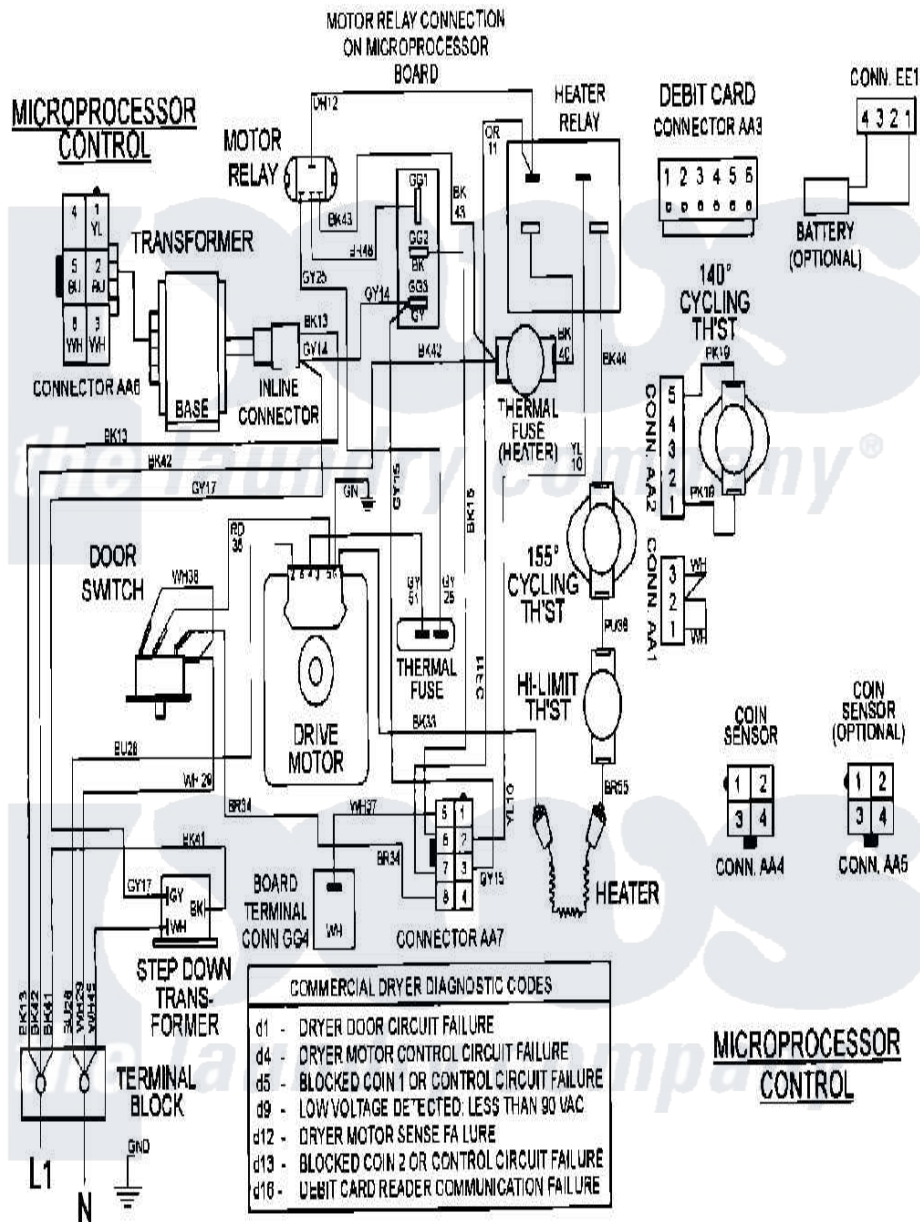

Maytag MDE16PRAGW 07 - WIRING INFORMATION

Maytag [Commercial Maytag MDE16PRAGW Dryer Parts](#) Parts Diagram 07 - WIRING INFORMATION
 Click on the part number to view part

Item	Original Part Number	Replaced By	Status	Part Description
001	NLA		Not Available	WIRING INFORMATION