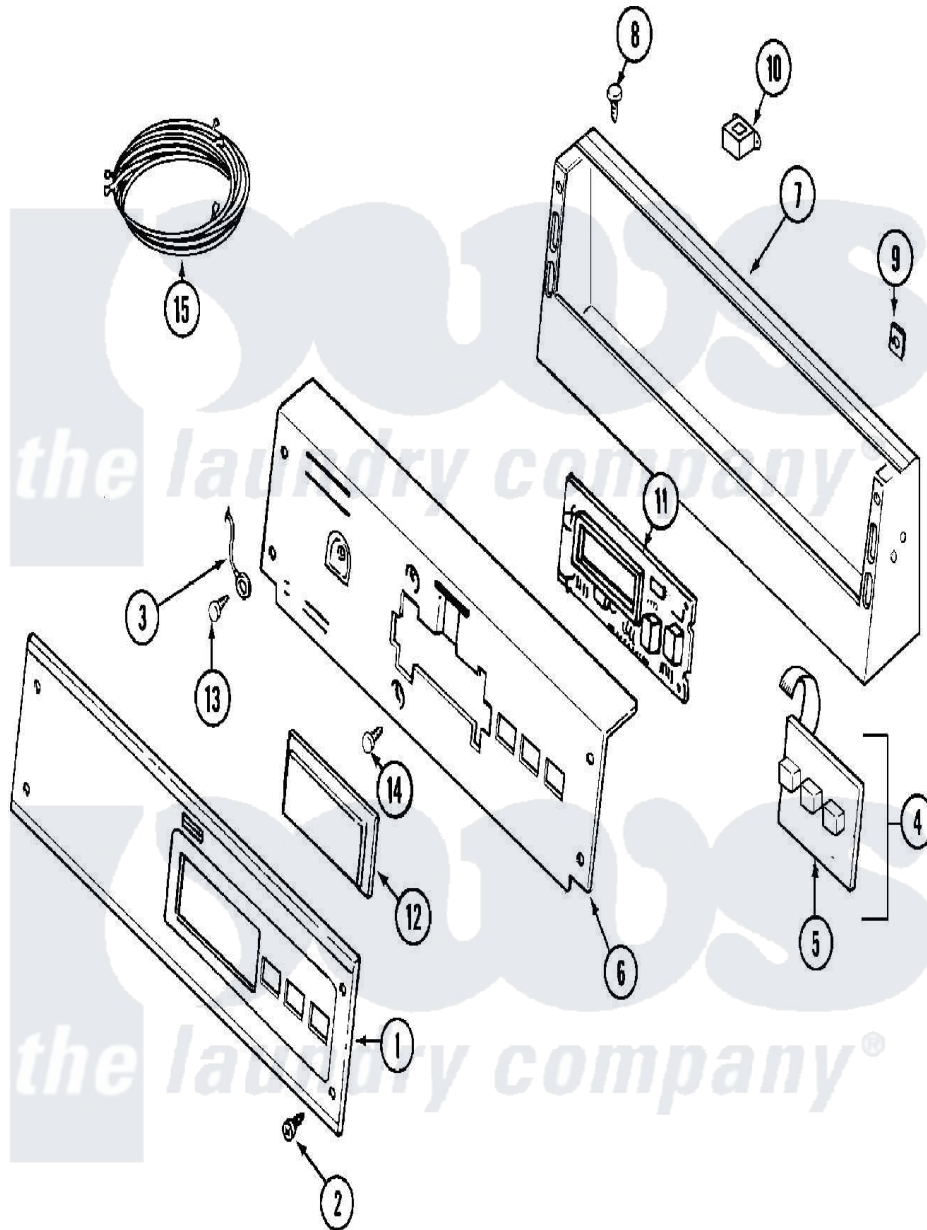

Maytag MDE16PRAYW 01 - CONTROL PANEL

Maytag [Commercial Maytag MDE16PRAYW Dryer Parts](#) Parts Diagram 01 - CONTROL PANEL
 Click on the part number to view part

Item	Original Part Number	Replaced By	Status	Part Description
001	22001976			Bezel
"	315211	22002354		Screw, Back Bracket
"	33001955	33002939		Facia - Pr
002	215506			Screw, Control Panel Overlay
003	22001959			Wire, Ground
004	215527	W10140652		Screw, 6-20 X 1/2
"	306694			Backup Plate With Switch
005	215517	W10131113		Push Button
006	22001511	22002954		Deflector, Water
"	33001956	W10124215		Bracket, Control
"	33002523			Bracket, Back
007	22003101			Console
"	33001957			Console
008	22001996	3370225		Screw
009	215003			Fastener, Panel And Bracket
010	211251			Screw, Transformer

"	22001419		Nut, Transformer
"	22001960		Transformer
"	22002139		Transformer
"	33001821		Transformer
011	33001204		Stand-Off, Ccontrol Board
"	33001746	W10130081	Control Board
"	912077		Locknut, Reader Harness
012	22001962	W10131114	Cover, Display
013	211252		Screw, Ground Wire
014	215526		Screw, Circuit Board
015	33001878		Wire Harness, Main
"	33001953		Wire Harness, Main
"	NLA	Not Available	WIRE HARNESS, MAIN
016	22001973		Harness, Pr Service
"	33001856		Reader Harness Kit