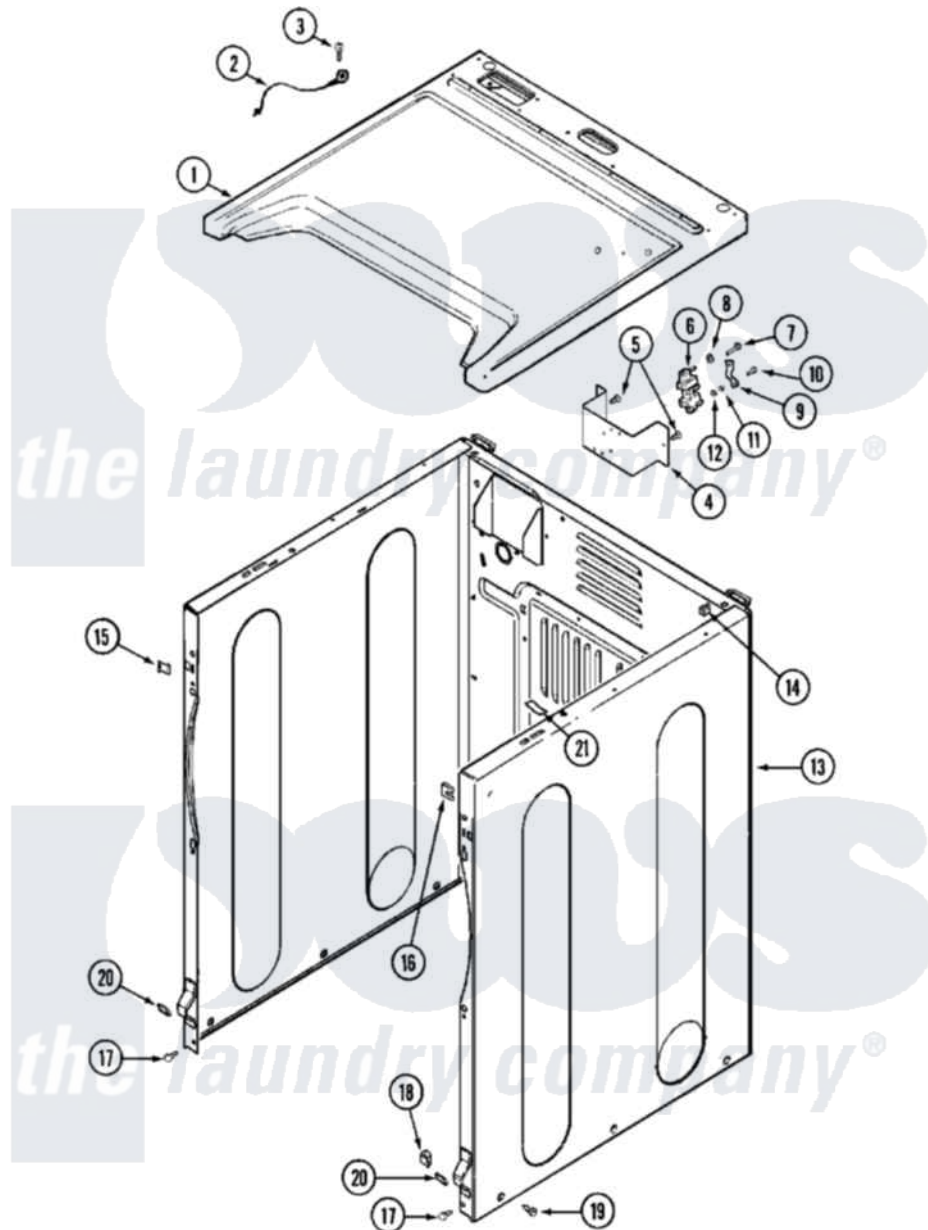

# Maytag MDE16PRAYW 02 - CABINET-FRONT

Maytag Commercial Maytag MDE16PRAYW Dryer Parts Parts Diagram 02 - CABINET-FRONT  
 Click on the part number to view part

Item	Original Part Number	Replaced By	Status	Part Description
001	<a href="#">33001896</a>			Cover, Top
"	<a href="#">33002631</a>			Cover, Top
002	<a href="#">22001959</a>			Wire, Ground
003	210186	<a href="#">3370225</a>		Screw
004	NLA		Not Available	BRACKET, TERMINAL BLOCK---NA
005	<a href="#">22001995</a>			Screw Note: Screw, Tumbler Front And Shroud
006	<a href="#">33001244</a>			Block, Terminal
007	<a href="#">Y312209</a>	<a href="#">W10001200</a>		Screw
008	<a href="#">Y311270</a>			Washer, Terminal Block
009	<a href="#">Y312184</a>			Strap, Grounding
010	NLA		Not Available	SCREW, GROUND STRAP
011	<a href="#">311484</a>	<a href="#">112432</a>		Nut
012	<a href="#">311093</a>			Washer, Terminal Connection
013	<a href="#">22001995</a>			Screw Note: Screw, Tumbler Front And Shroud

"	22003367	<a href="#">22004095</a>	Hinge, Plastic
"	NLA		Not Available
014	310933	<a href="#">33002194</a>	CABINET (WHT)
015	<a href="#">22002049</a>		Nut, Speed
016	213280	<a href="#">204439</a>	Clip Note: Clip, Front Panel
017	<a href="#">22001995</a>		Screw And Fstner Assembly
018	<a href="#">Y310376</a>		Screw Note: Screw, Tumbler Front And Shroud
019	<a href="#">213007</a>		Clip, Door Switch Harness
"	22003409	<a href="#">213007</a>	Xfor Cabinet See Cabinet, Back
020	<a href="#">22002239</a>		Xfor Cabinet See Cabinet, Back
021	<a href="#">33001836</a>		Clip, Front Panel
022	<a href="#">Y310376</a>		Strap, Top Cover Support
			Clip, Door Switch Harness