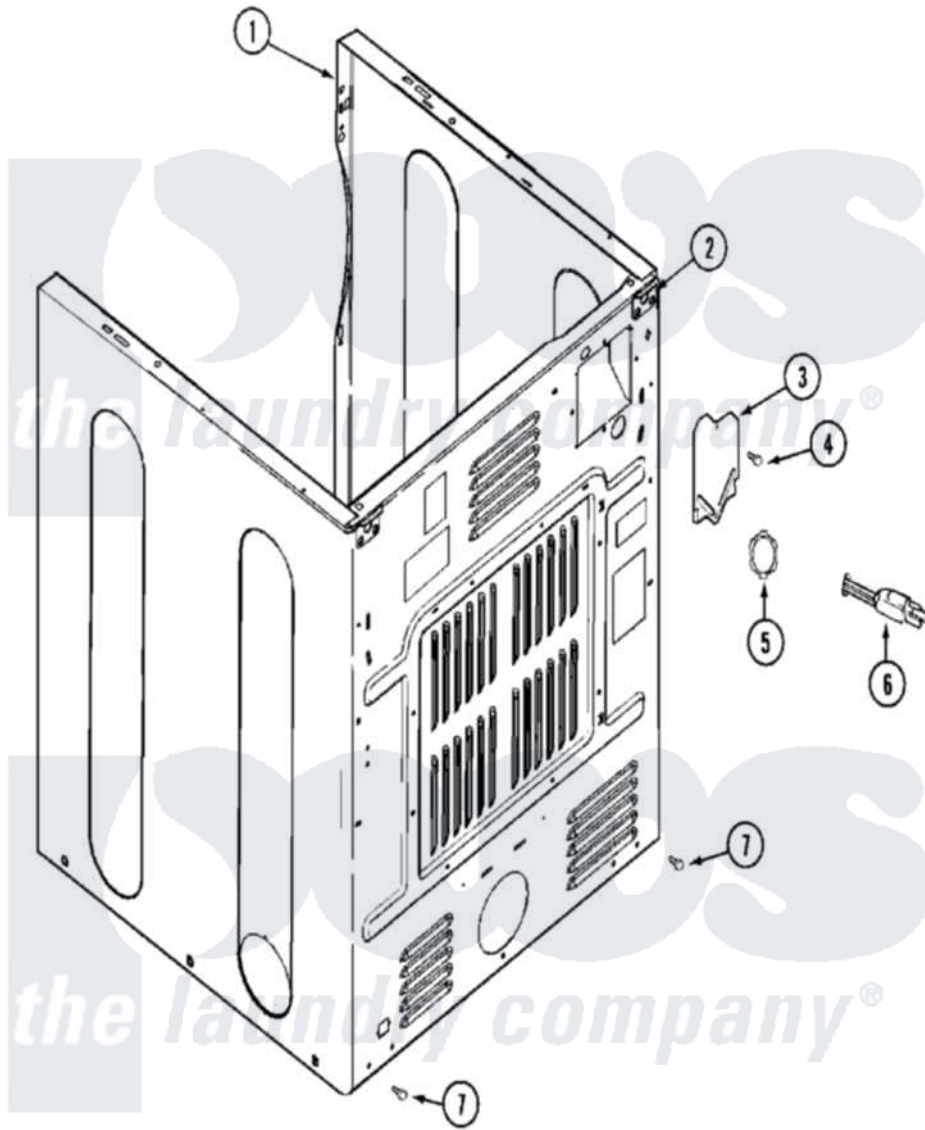

# Maytag MDE16PRAYW 04 - CABINET-REAR

Maytag [Commercial Maytag MDE16PRAYW Dryer Parts](#) Parts Diagram 04 - CABINET-REAR  
 Click on the part number to view part

Item	Original Part Number	Replaced By	Status	Part Description
001	NLA		Not Available	CABINET (WHT)
002	<a href="#">22001995</a>			Screw Note: Screw, Tumbler Front And Shroud
"	22003367	<a href="#">22004095</a>		Hinge, Plastic
"	NLA		Not Available	BRACKET, CABINET HINGE
003	<a href="#">33001795</a>			Cover, Terminal Block
004	<a href="#">22001995</a>			Screw Note: Screw, Tumbler Front And Shroud
"	<a href="#">Y912873</a>			Screw, Terminal Block Bracket
005	<a href="#">33001425</a>			Locknut, Eared For Canadian
006	208784	<a href="#">22003062</a>		Cord, Power
"	305168	<a href="#">33002916</a>		Power Cord, Canadian 240V
007	<a href="#">22001995</a>			Screw Note: Screw, Tumbler Front And Shroud
008	<a href="#">211881</a>			Grommet, Cord Part Not Used-Gas Models Only