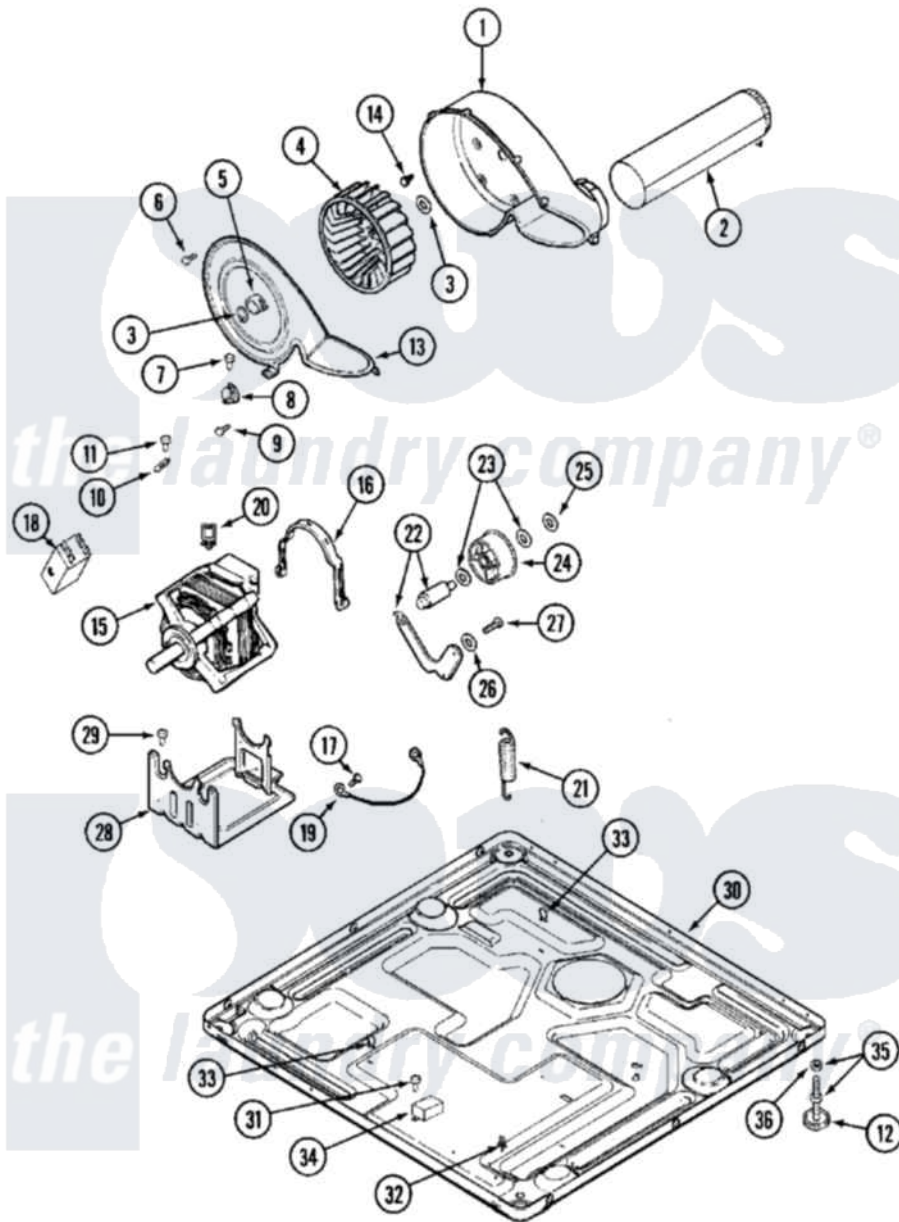

# Maytag MDE16PRAYW 06 - MOTOR DRIVE

Maytag Commercial Maytag MDE16PRAYW Dryer Parts Parts Diagram 06 - MOTOR DRIVE  
 Click on the part number to view part

Item	Original Part Number	Replaced By	Status	Part Description
001	<a href="#">33001789</a>			Housing, Blower
002	<a href="#">22001995</a>			Screw Note: Screw, Tumbler Front And Shroud
"	<a href="#">33001800</a>			Duct Assembly, Exhaust
003	410233	<a href="#">9703438</a>		Ring-Retrn
004	<a href="#">33001790</a>			Wheel, Blower
"	<a href="#">33002797</a>			Wheel, Blower
005	<a href="#">312967</a>			Clamp, Blower Housing
006	33001855	<a href="#">33002917</a>		Screw, No.10-16
007	<a href="#">Y313561</a>			Screw----NA
008	<a href="#">303392</a>			Thermostat, Cycling
"	<a href="#">33303391</a>			Thermostat, Cycling
009	22001996	<a href="#">3370225</a>		Screw
010	<a href="#">33001762</a>			Fuse, Thermal
011	NLA		Not Available	SCREW, THERMAL CUT-OFF
012	<a href="#">Y314137</a>			Foot, Rubber
013	33001796	<a href="#">33002711</a>		Cover, Blower Housing