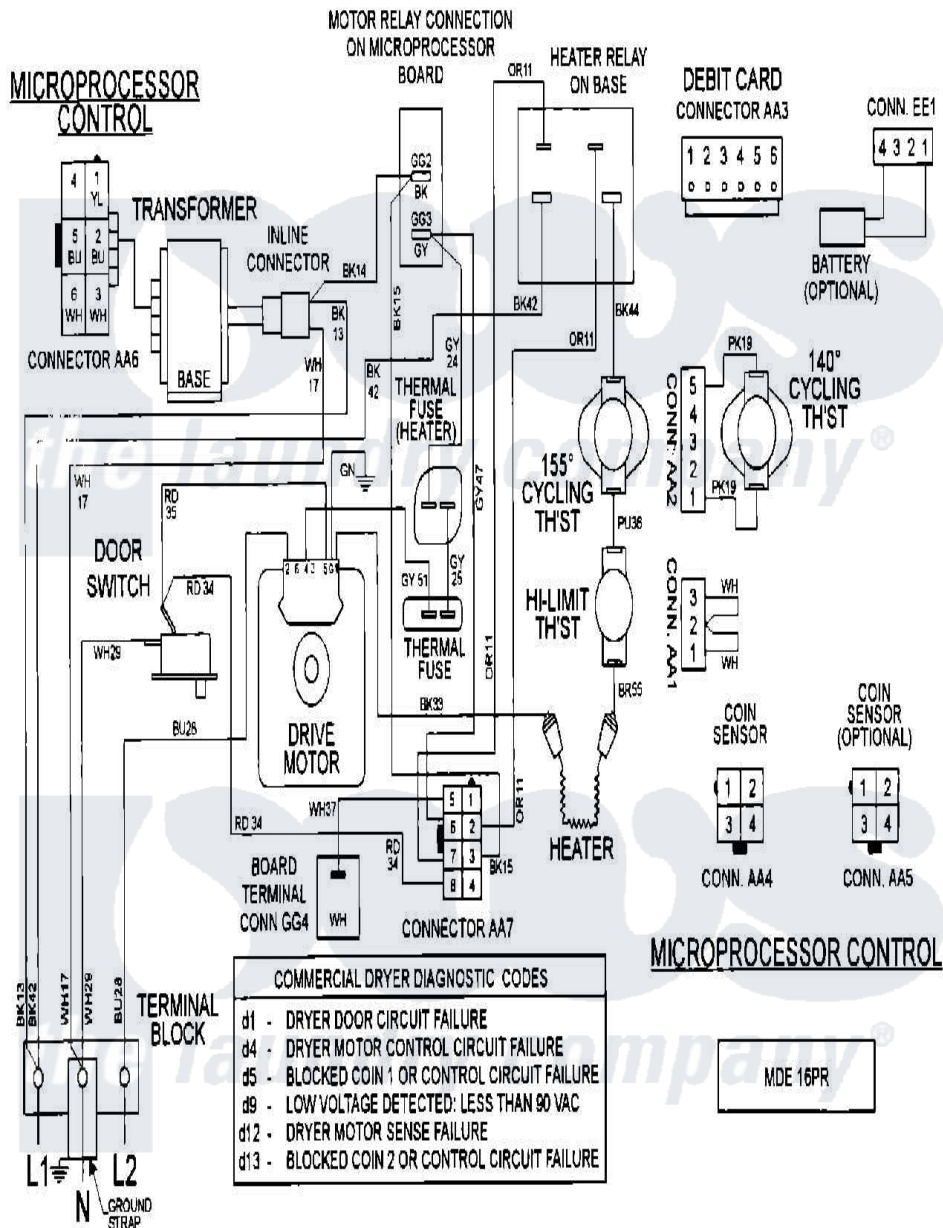

Maytag MDE16PRAYW 07 - WIRING INFORMATION

Maytag [Commercial Maytag MDE16PRAYW Dryer Parts](#) Parts Diagram 07 - WIRING INFORMATION
 Click on the part number to view part

Item	Original Part Number	Replaced By	Status	Part Description
001	NLA		Not Available	WIRING INFORMATION