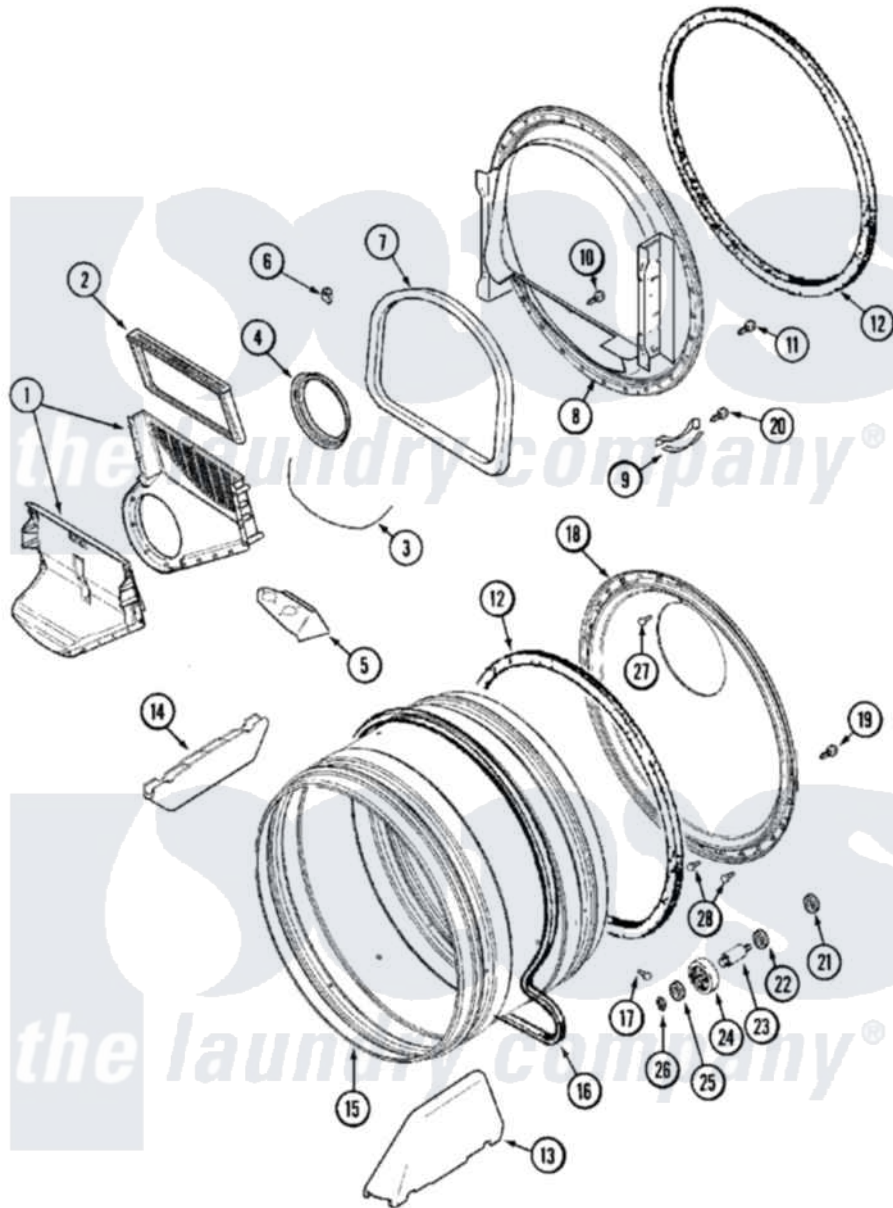

Maytag MDE16PRAYW 08 - TUMBLER

Maytag [Commercial Maytag MDE16PRAYW Dryer Parts](#) Parts Diagram 08 - TUMBLER
 Click on the part number to view part

Item	Original Part Number	Replaced By	Status	Part Description
001	33001799			Outlet Duct Assembly Note: Outlet Duct Assembly
002	33001804	33002790		Lint Filter
003	NLA		Not Available	SEAL, OUTLET DUCT
004	33001758	33002560		Seal, Blower
005	33001837			Cover, Thermostat
006	Y310376			Clip, Door Switch Harness
007	33001767			Seal, Shroud
008	33001802			Front, Tumbler
009	306508			Tumbler Bearing Kit ----W
010	NLA		Not Available	SCREW, OUTLET DUCT
011	33001855	33002917		Screw, No.10-16
012	33001807			Seal, Tumbler
013	33001756	33002032		Baffle
014	33001755			Baffle
015	33001794	33001889		Tumbler
016	33001777	33002535		V-Belt

017	33001788	33002973	Screw, No.9-15 X 1.00 Hx WS
018	33001801		Back, Tumbler
019	22001995		Screw Note: Screw, Tumbler Front And Shroud
020	210720		Rivet, Bearing To Tumbler Fmt
021	33001443		Nut, Hex
022	Y313347	312535	Washer, Vault Mounting Brk.
023	Y312948	6-3129480	Shaft- Tumbler
024	Y303373	12001541	Drum Roller/Washer Assembly--W
025	312535		Washer, Vault Mounting Brk.
026	410233	9703438	Ring-Retrn
027	210932		Screw, No.8 X 9/16 Ctsk Note: Screw, Inlet Duct
028	22001996	3370225	Screw