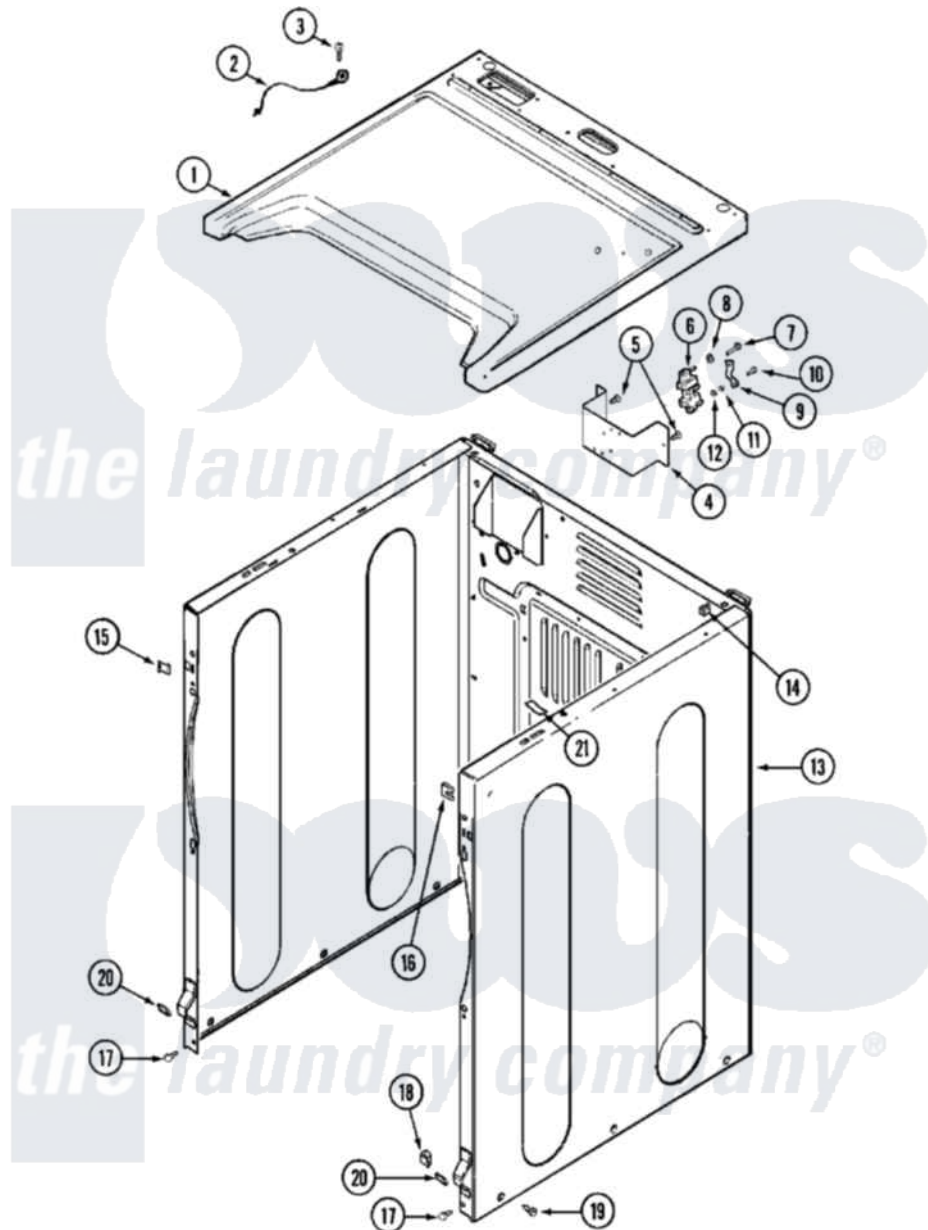

Maytag MDE16PRAZW 02 - CABINET-FRONT

Maytag Commercial Maytag MDE16PRAZW Dryer Parts Parts Diagram 02 - CABINET-FRONT
 Click on the part number to view part

Item	Original Part Number	Replaced By	Status	Part Description
001	33001896			Cover, Top
"	33002631			Cover, Top
002	22001959			Wire, Ground
003	210186	3370225		Screw
004	NLA		Not Available	BRACKET, TERMINAL BLOCK---NA
005	22001995			Screw Note: Screw, Tumbler Front And Shroud
006	33001244			Block, Terminal
007	Y312209	W10001200		Screw
008	Y311270			Washer, Terminal Block
009	Y312184			Strap, Grounding
010	NLA		Not Available	SCREW, GROUND STRAP
011	311484	112432		Nut
012	311093			Washer, Terminal Connection
013	22001995			Screw Note: Screw, Tumbler Front And Shroud

"	22003367	22004095	Hinge, Plastic
"	NLA		Not Available
014	310933	33002194	CABINET (WHT)
015	22002049		Nut, Speed
016	213280	204439	Clip Note: Clip, Front Panel
017	22001995		Screw And Fstner Assembly
018	Y310376		Screw Note: Screw, Tumbler Front And Shroud
019	213007		Clip, Door Switch Harness
"	22003409	213007	Xfor Cabinet See Cabinet, Back
020	22002239		Xfor Cabinet See Cabinet, Back
021	33001836		Clip, Front Panel
022	Y310376		Strap, Top Cover Support
			Clip, Door Switch Harness