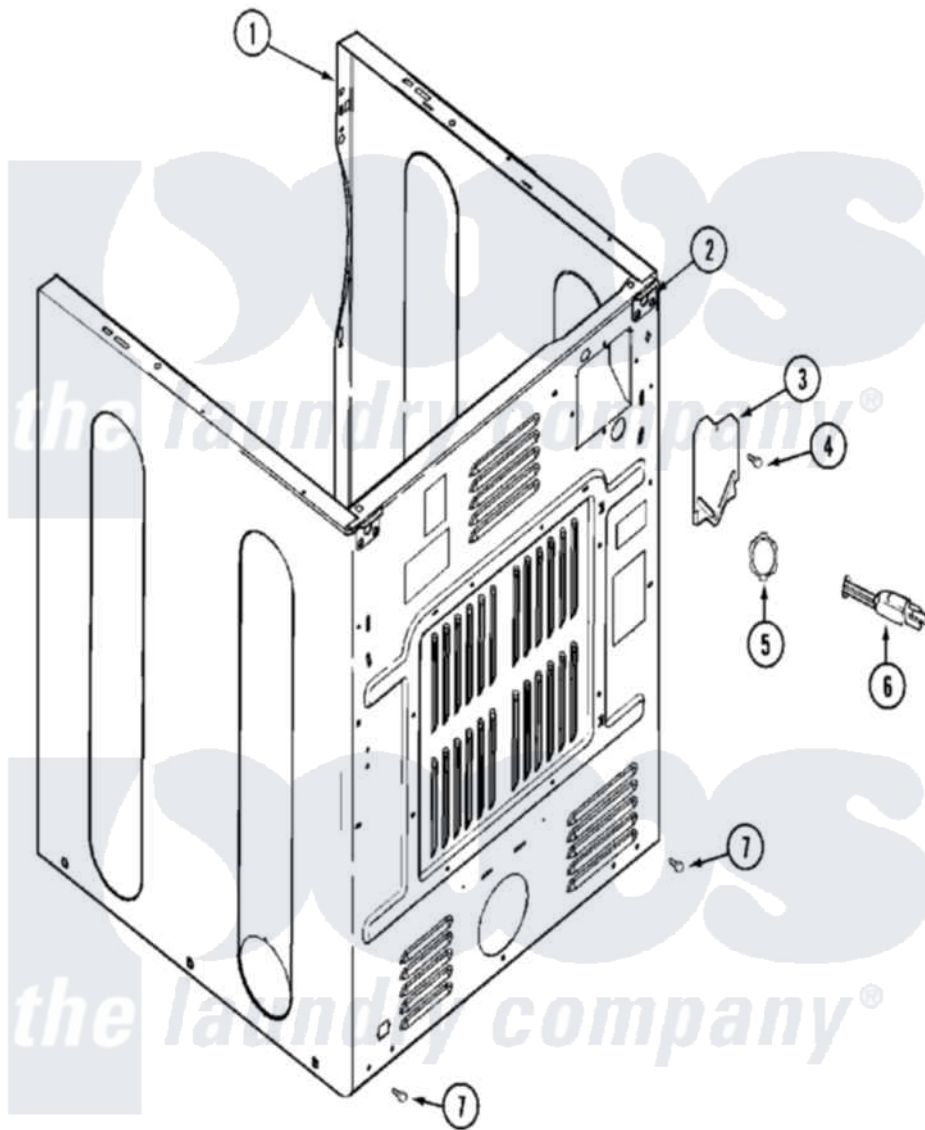

Maytag MDE16PRAZW 04 - CABINET-REAR

Maytag [Commercial Maytag MDE16PRAZW Dryer Parts](#) Parts Diagram 04 - CABINET-REAR
 Click on the part number to view part

Item	Original Part Number	Replaced By	Status	Part Description
001	NLA		Not Available	CABINET (WHT)
002	22001995			Screw Note: Screw, Tumbler Front And Shroud
"	22003367	22004095		Hinge, Plastic
"	NLA		Not Available	BRACKET, CABINET HINGE
003	33001795			Cover, Terminal Block
004	22001995			Screw Note: Screw, Tumbler Front And Shroud
"	Y912873			Screw, Terminal Block Bracket
005	33001425			Locknut, Eared For Canadian
006	208784	22003062		Cord, Power
"	305168	33002916		Power Cord, Canadian 240V
007	22001995			Screw Note: Screw, Tumbler Front And Shroud
008	211881			Grommet, Cord Part Not Used-Gas Models Only