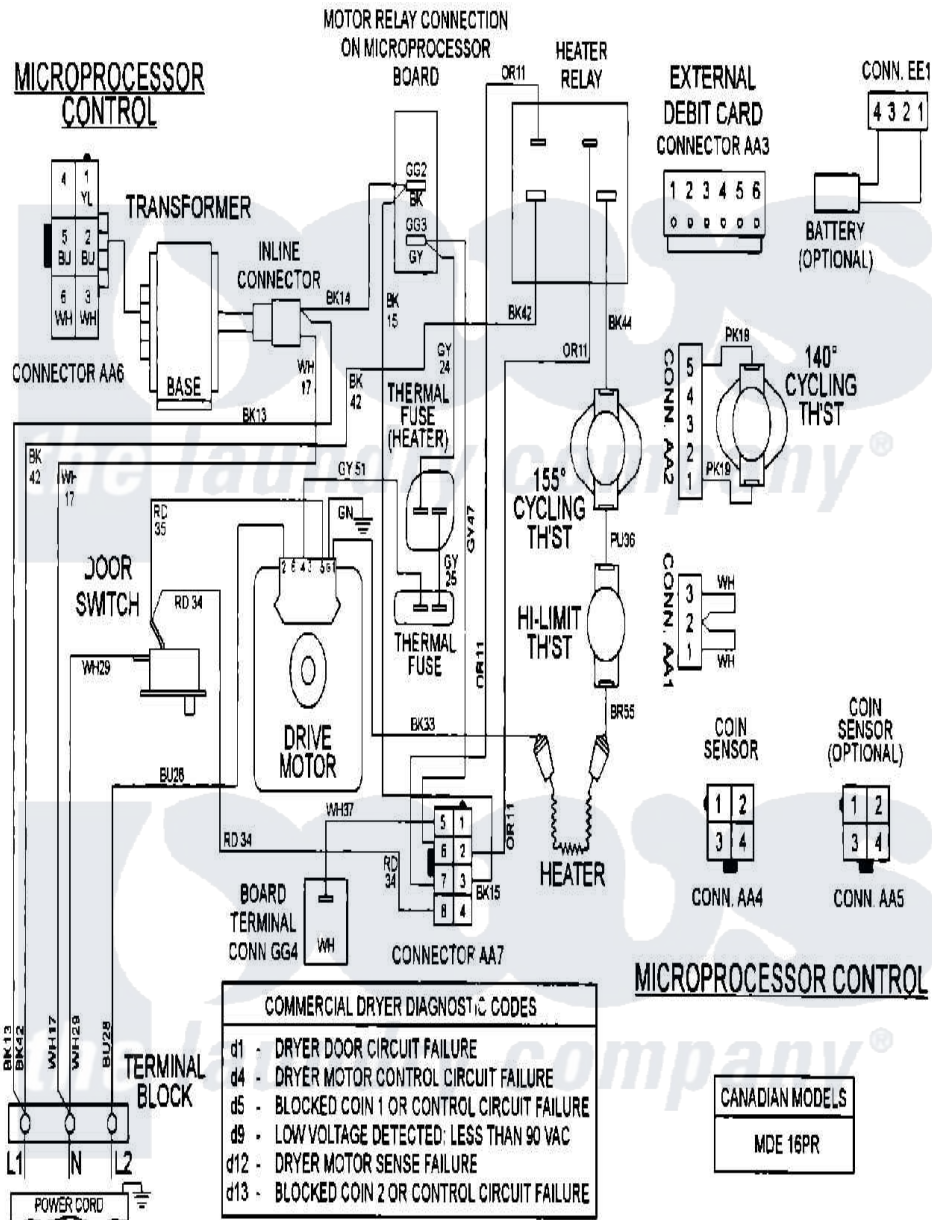

# Maytag MDE16PRAZW 07 - WIRING INFORMATION

Maytag [Commercial Maytag MDE16PRAZW Dryer Parts](#) Parts Diagram 07 - WIRING INFORMATION  
 Click on the part number to view part

Item	Original Part Number	Replaced By	Status	Part Description
001	NLA		Not Available	WIRING INFORMATION